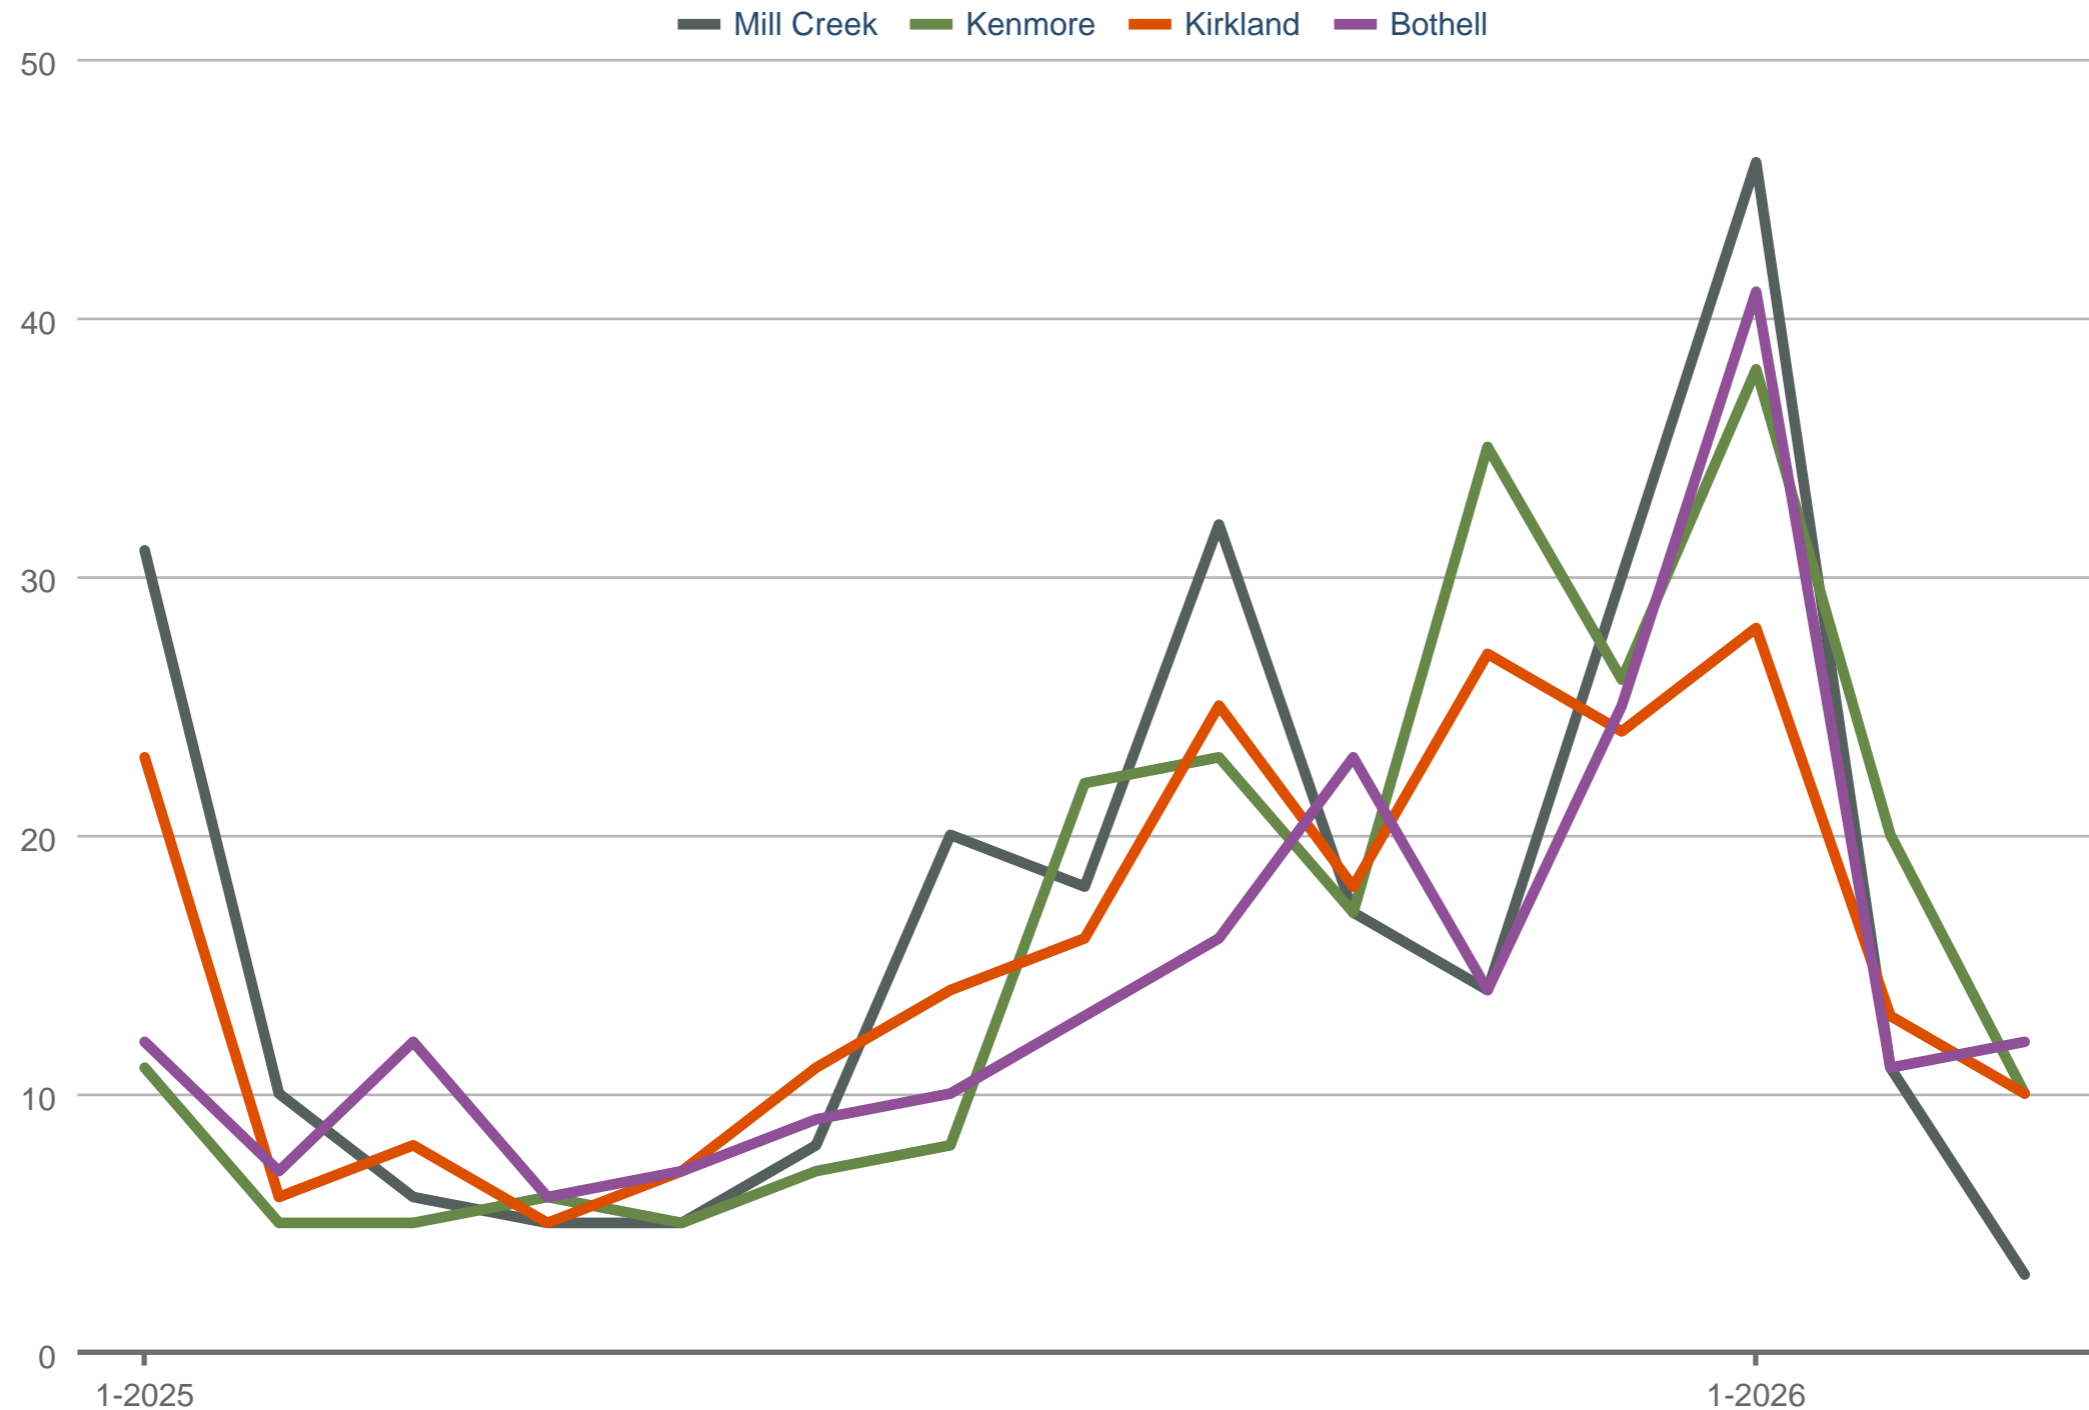

Jennifer Getchell
 Windermere Real Estate/Summit

Cell: (646) 354-3346
jennifer.getchell@windermere.com
jgetchell.withwre.com/

NORTHWEST
 MULTIPLE LISTING SERVICE

Median Days on Market

Mill Creek & Kenmore & Kirkland & Bothell

Each data point is one month of activity. Data is from April 21, 2026.