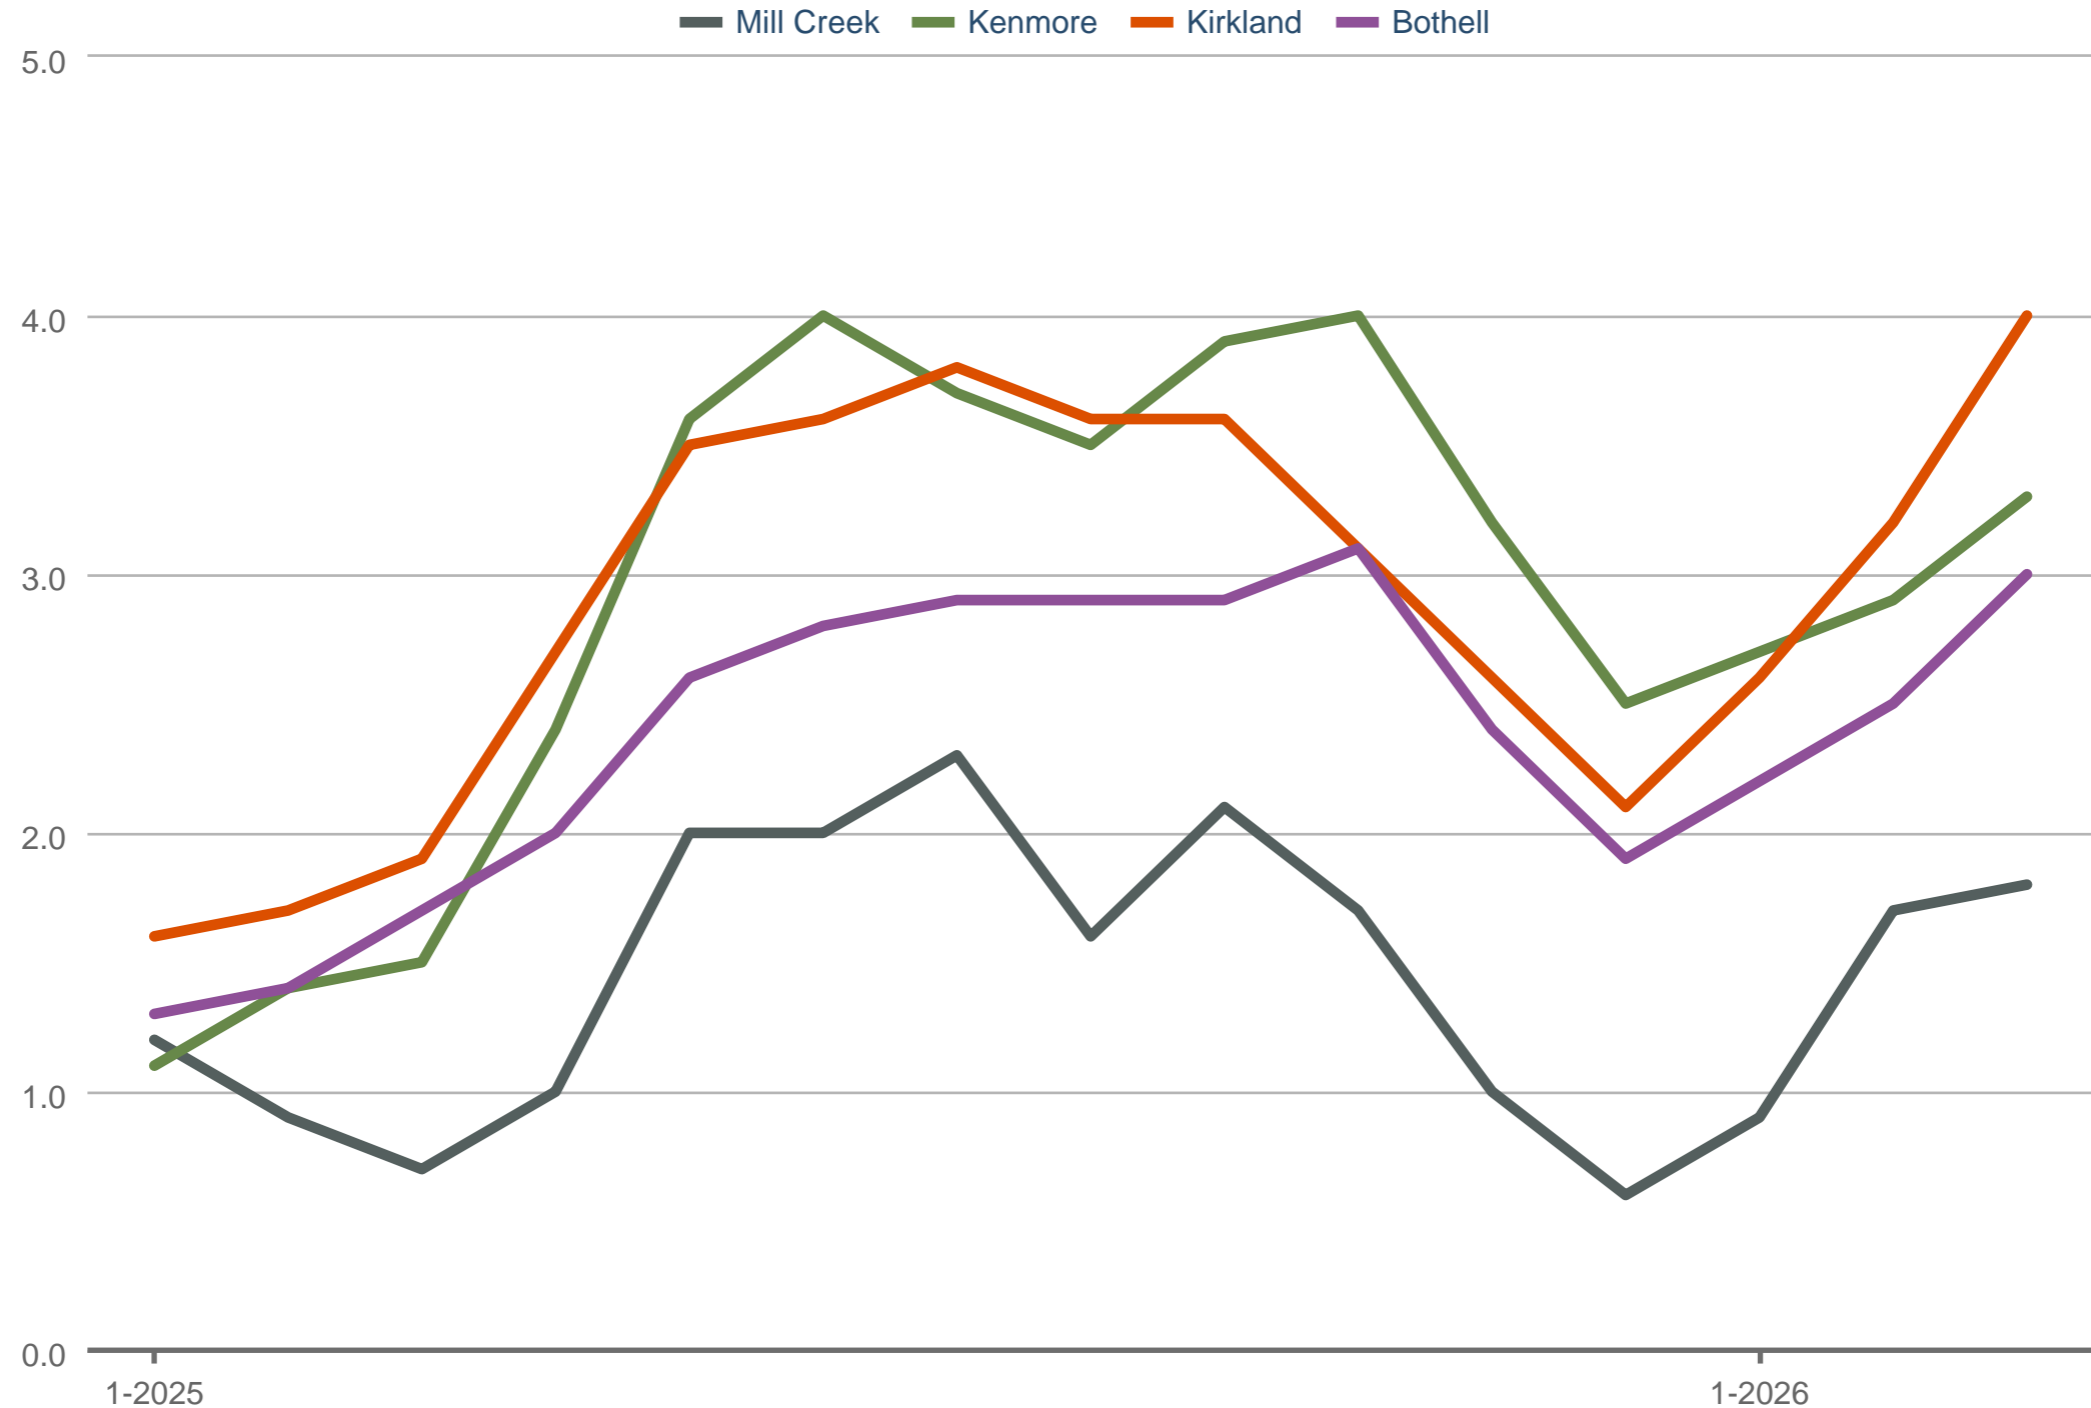

Jennifer Getchell
 Windermere Real Estate/Summit

Cell: (646) 354-3346
jennifer.getchell@windermere.com
jgetchell.withwre.com/

NORTHWEST
 MULTIPLE LISTING SERVICE

Months Supply of Inventory (Closed)

Mill Creek & Kenmore & Kirkland & Bothell

Each data point is one month of activity. Data is from April 21, 2026.