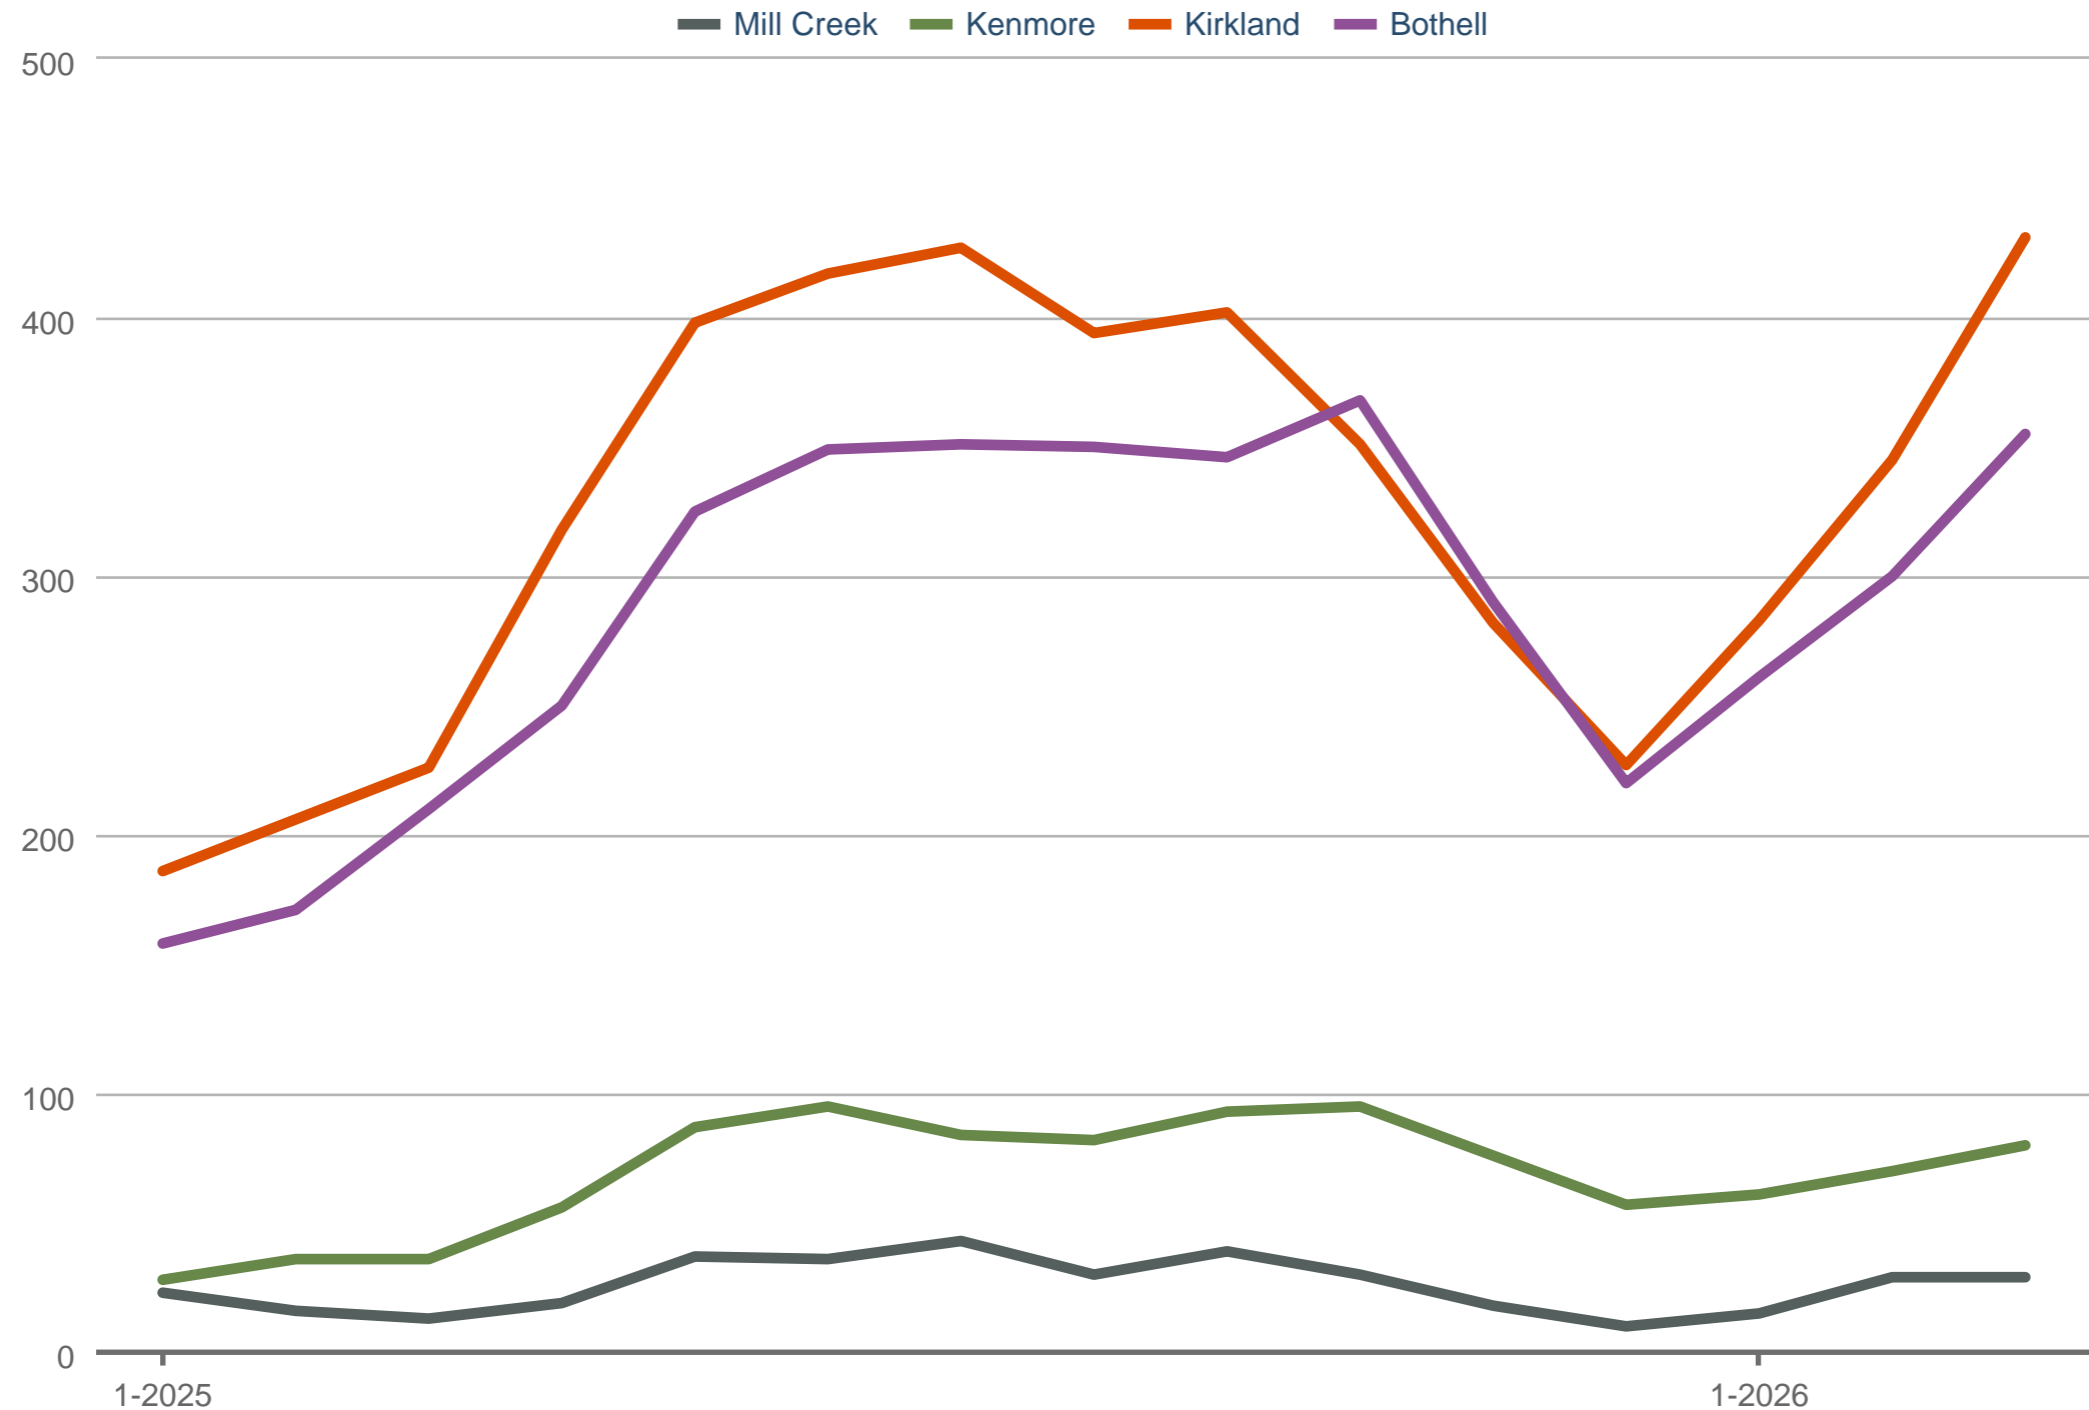

Jennifer Getchell
 Windermere Real Estate/Summit

Cell: (646) 354-3346
jennifer.getchell@windermere.com
jgetchell.withwre.com/

NORTHWEST
 MULTIPLE LISTING SERVICE

Homes for Sale

Mill Creek & Kenmore & Kirkland & Bothell

Each data point is one month of activity. Data is from April 21, 2026.