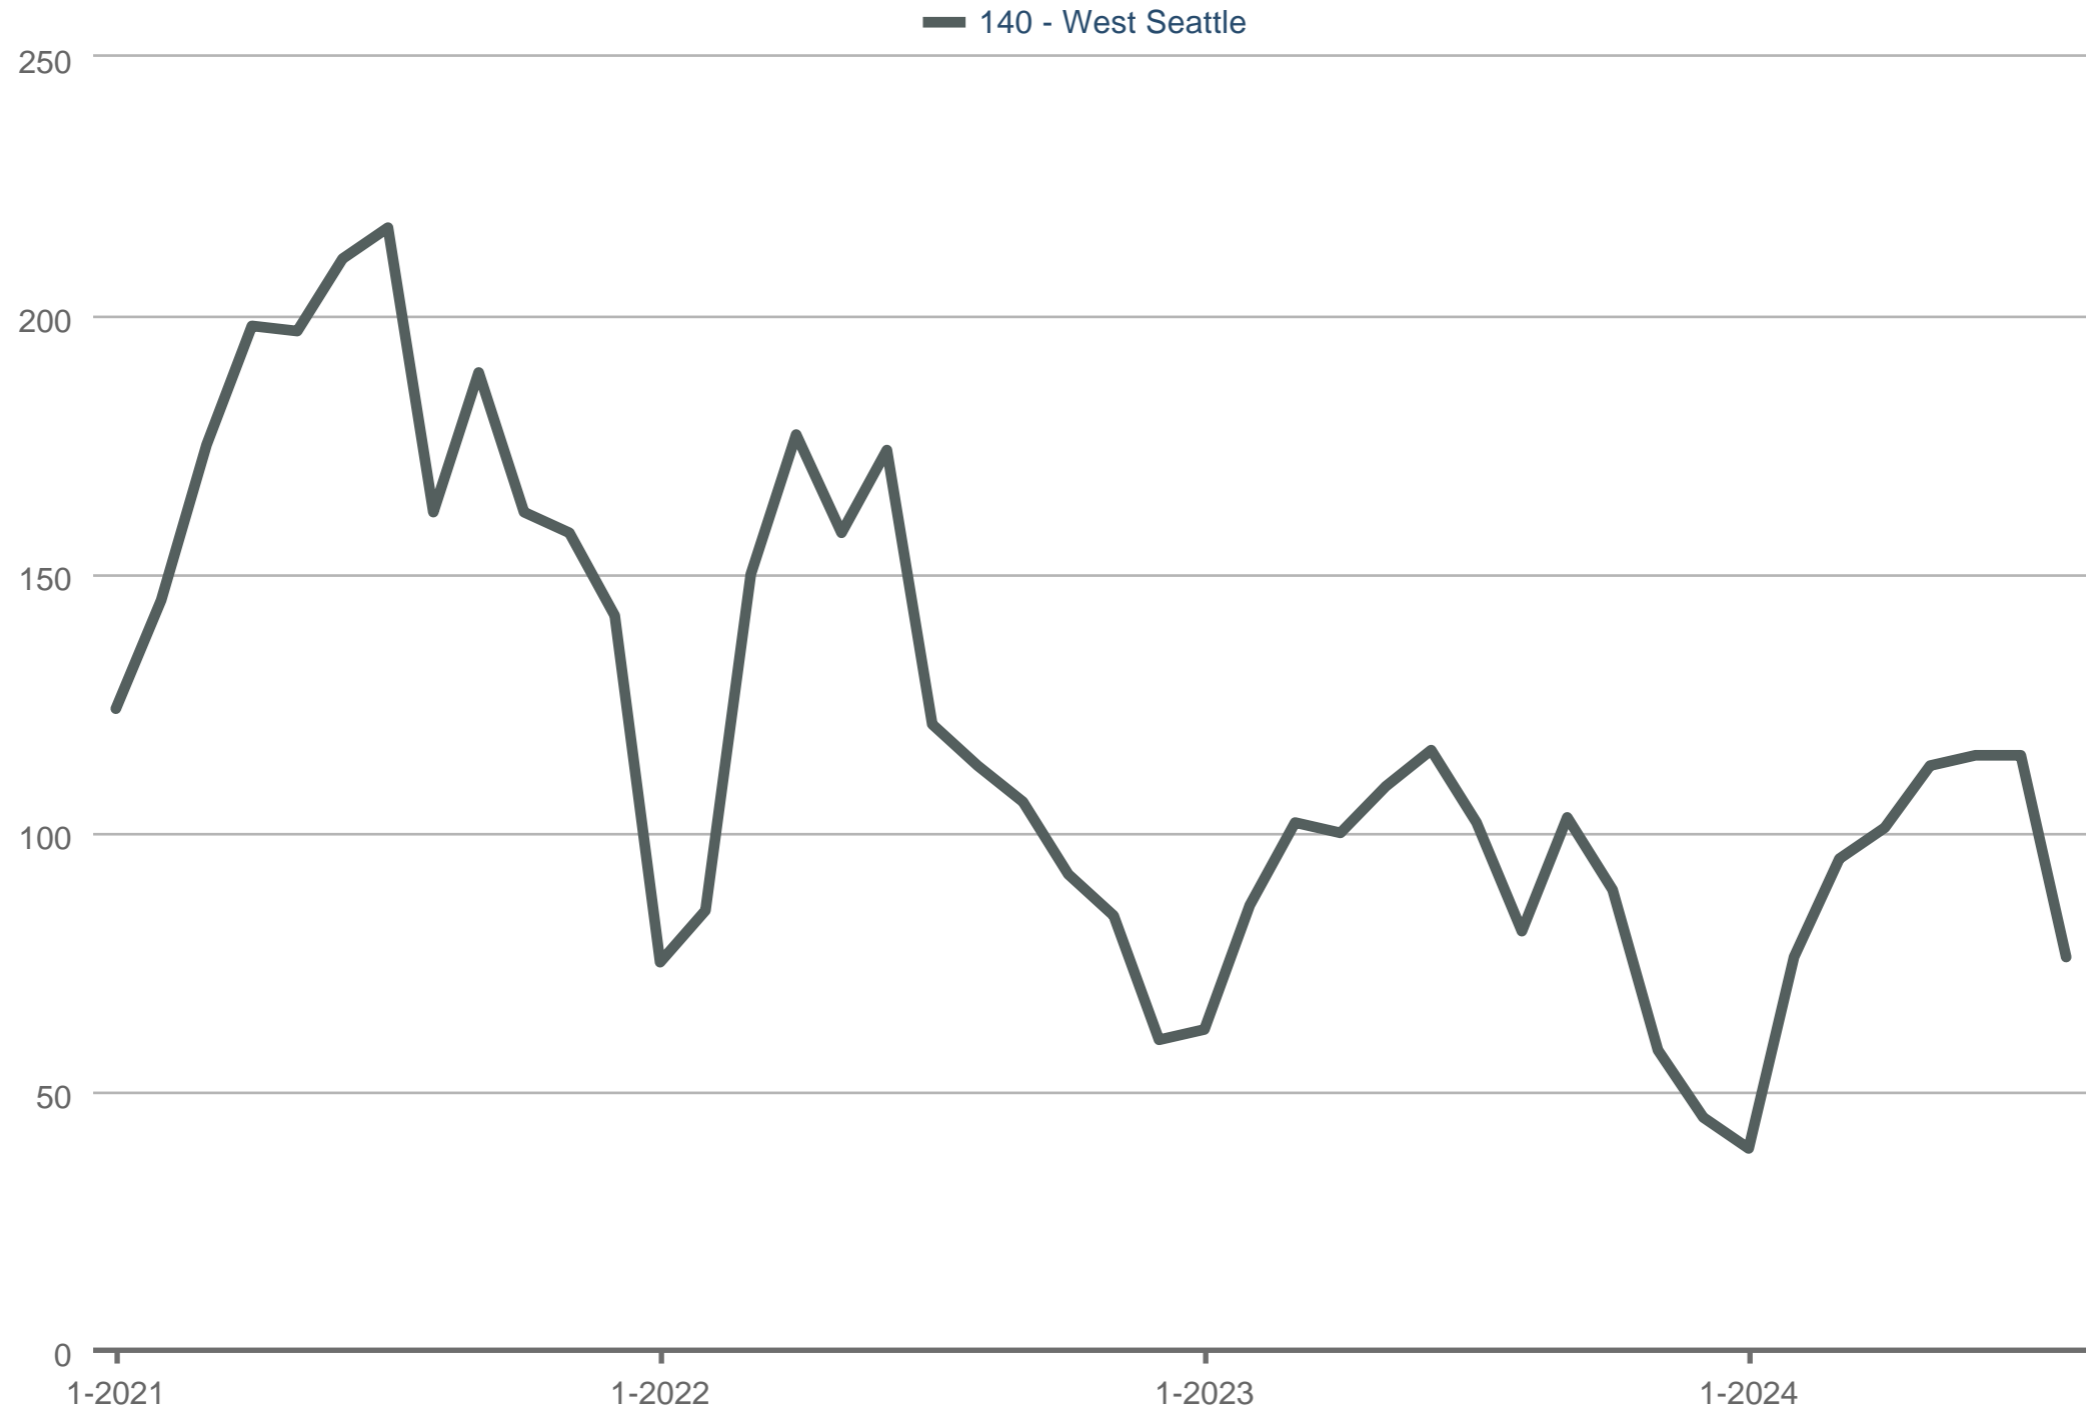

### Closed Sales

140 - West Seattle: Residential

Each data point is one month of activity. Data is from September 27, 2024.