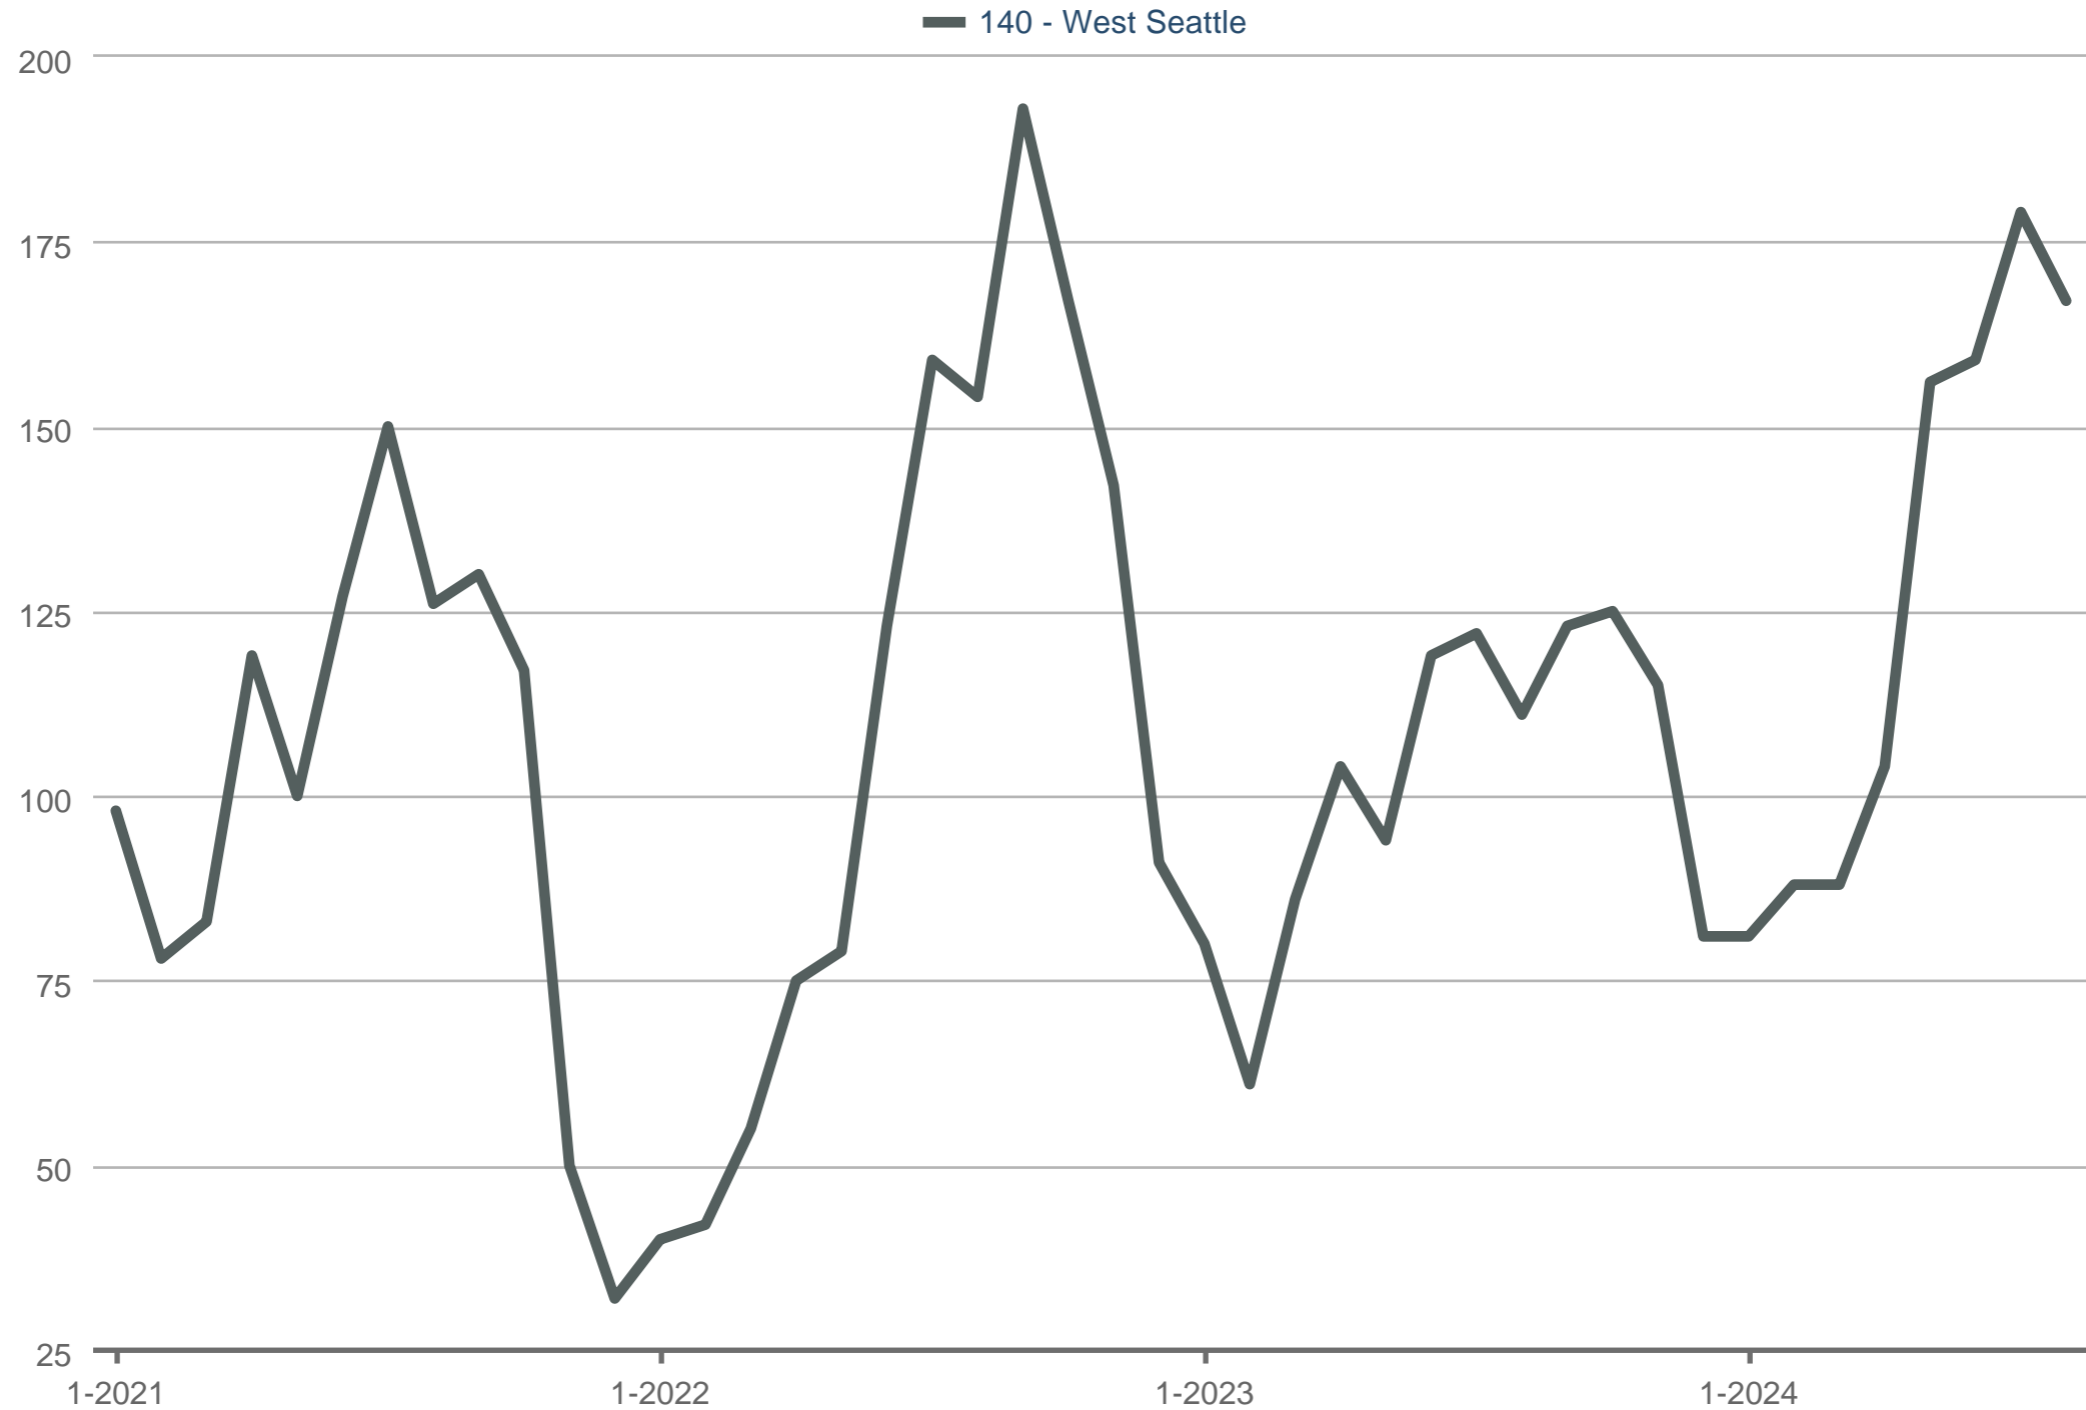

Homes for Sale

140 - West Seattle: Residential

Each data point is one month of activity. Data is from September 27, 2024.