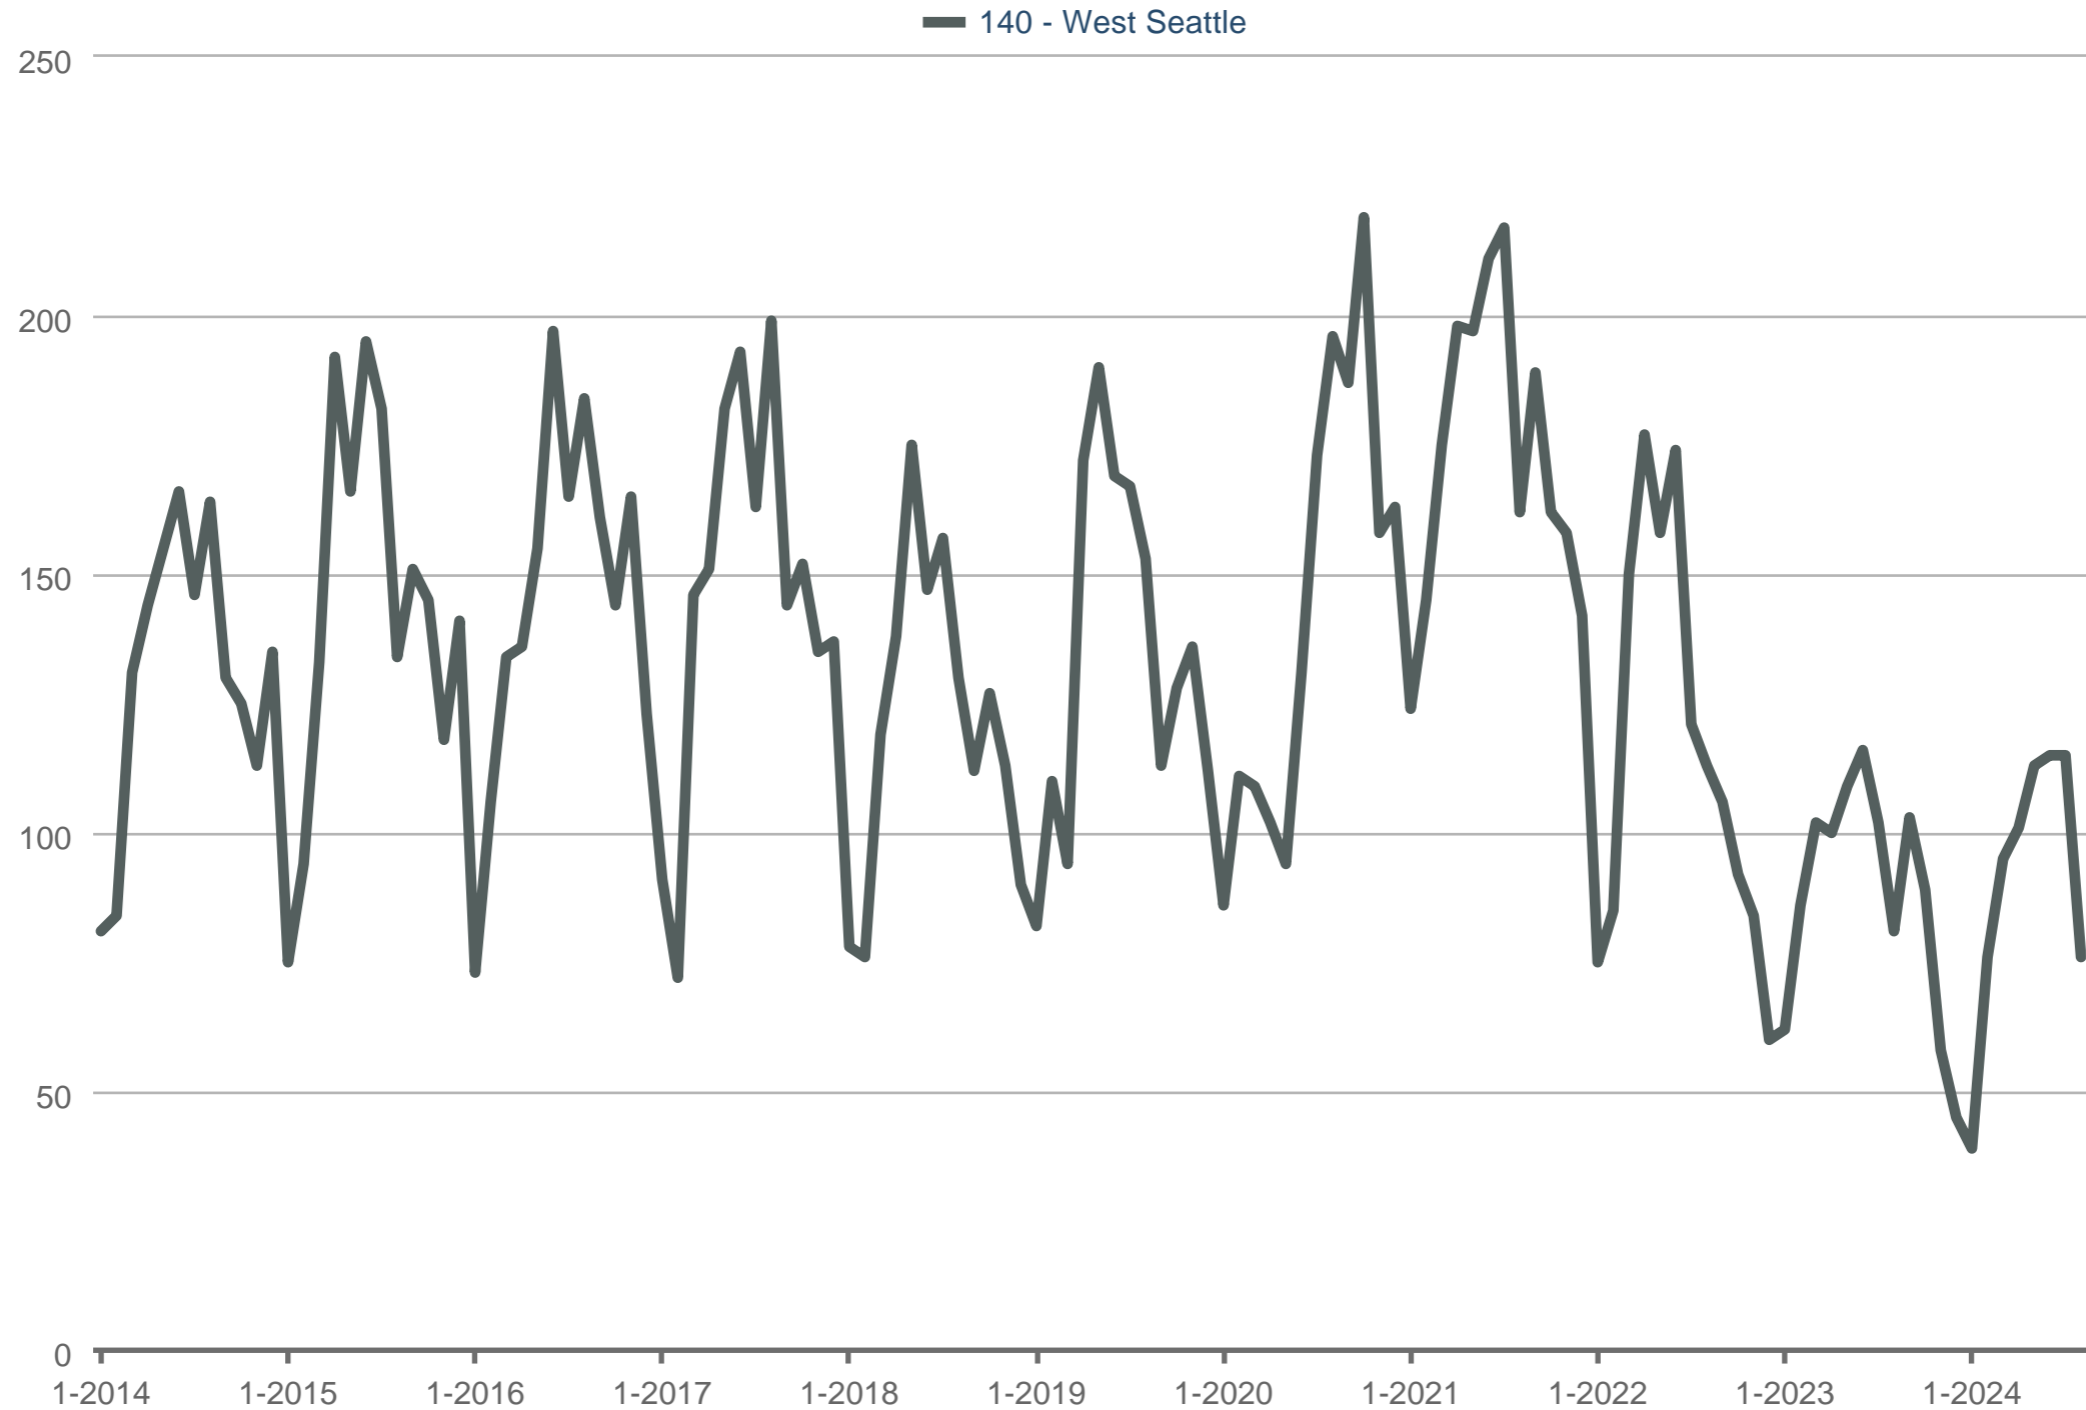

Closed Sales

140 - West Seattle: Residential

Each data point is one month of activity. Data is from September 27, 2024.