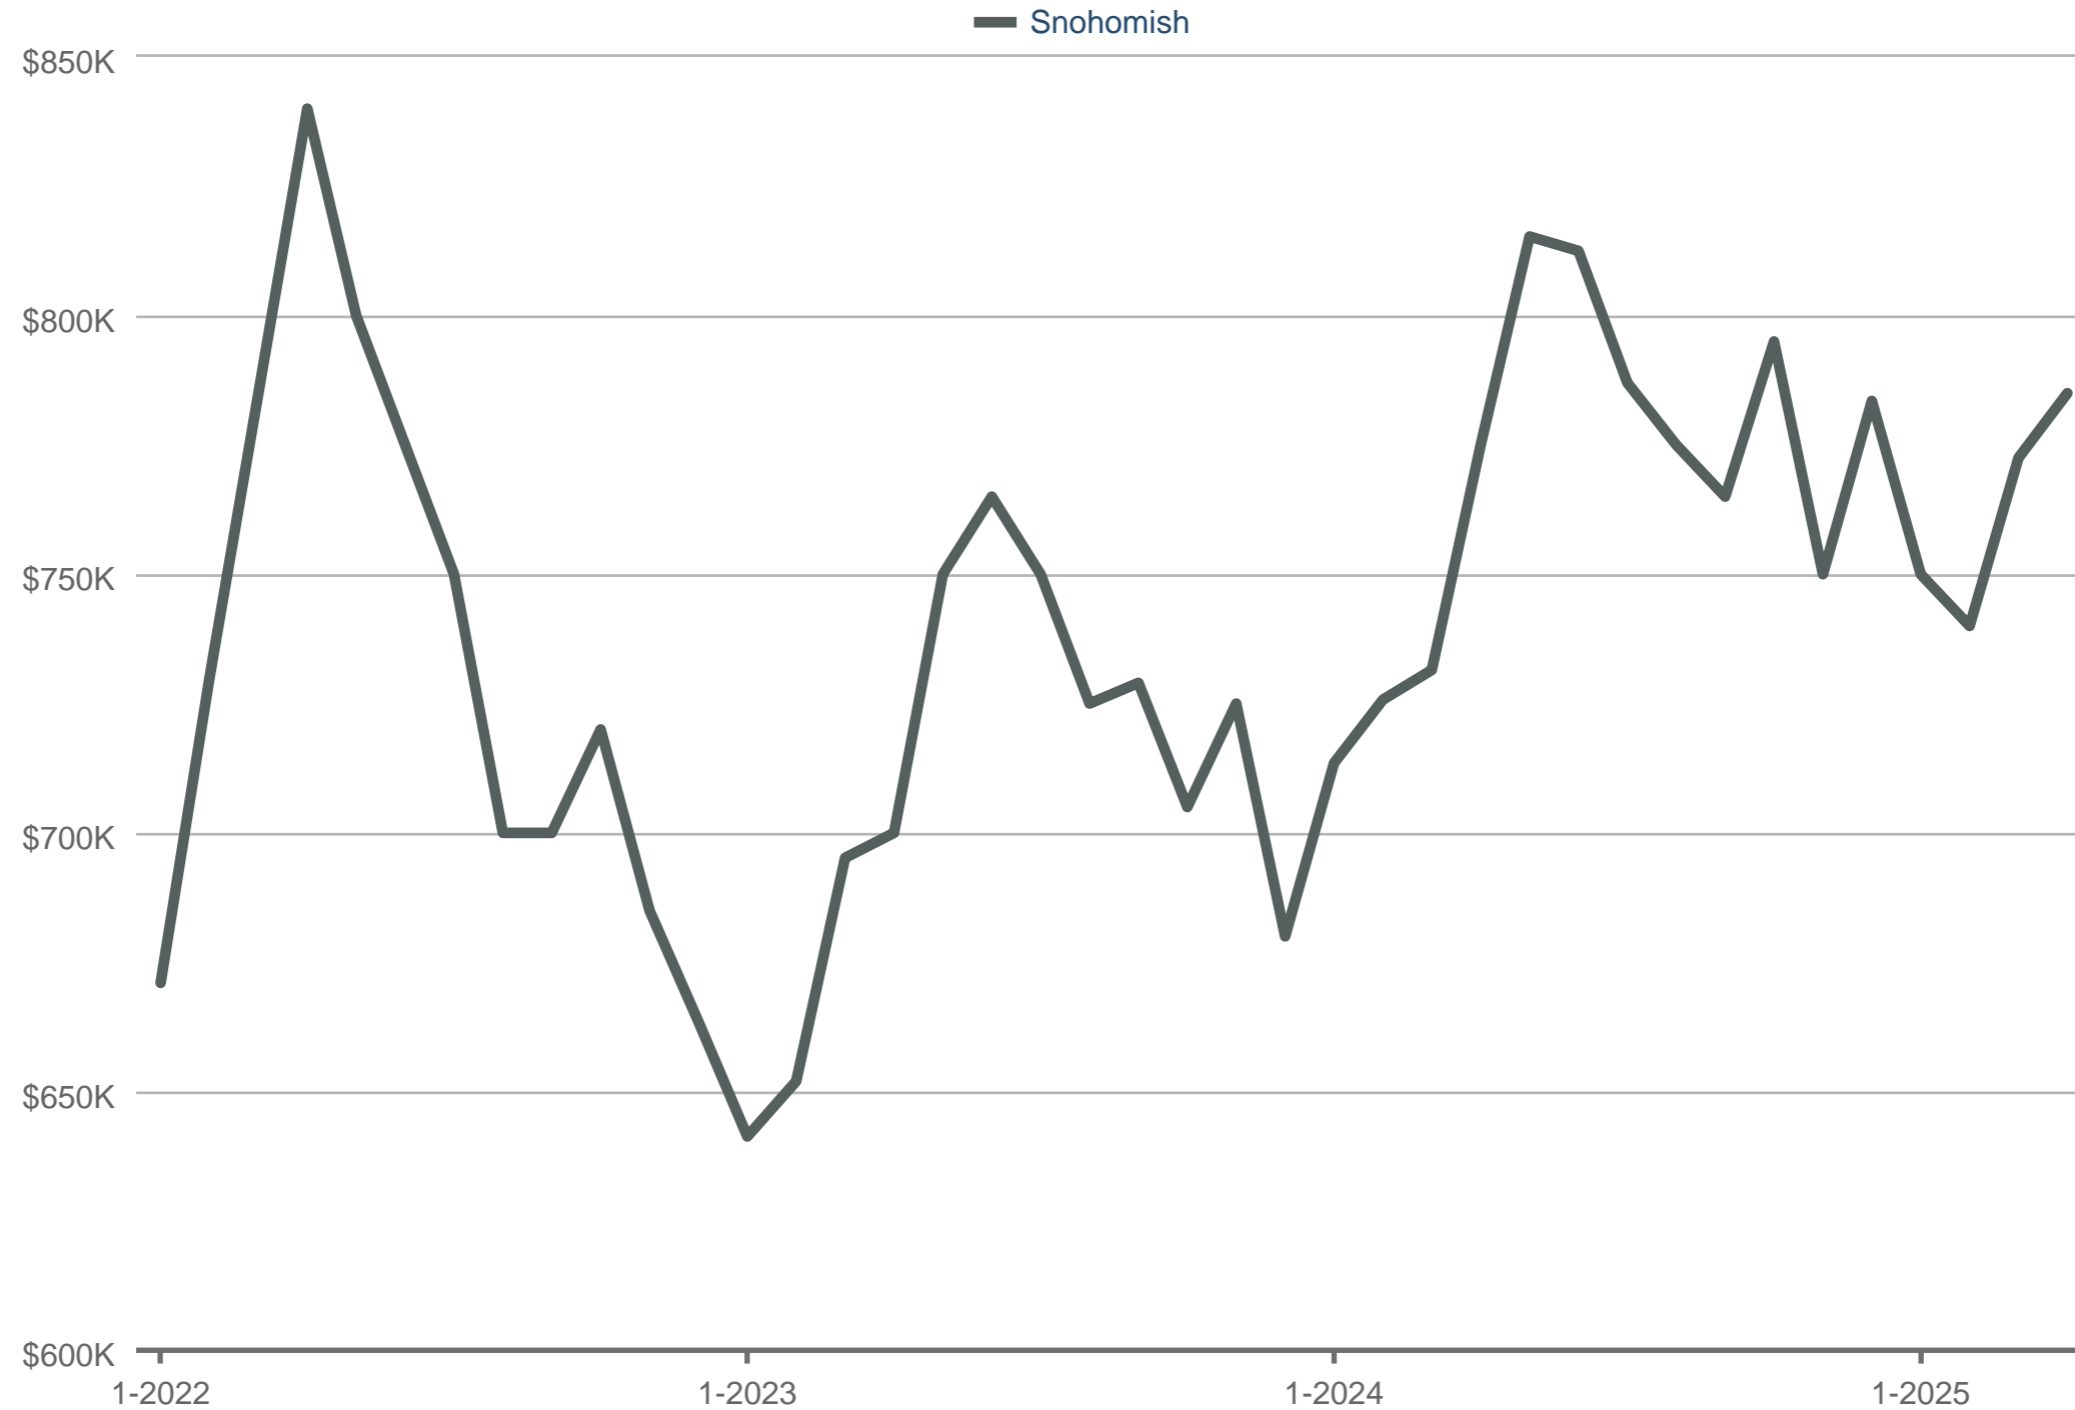

### Median Sales Price

Snohomish: Previously Owned, Residential

Each data point is one month of activity. Data is from May 18, 2025.