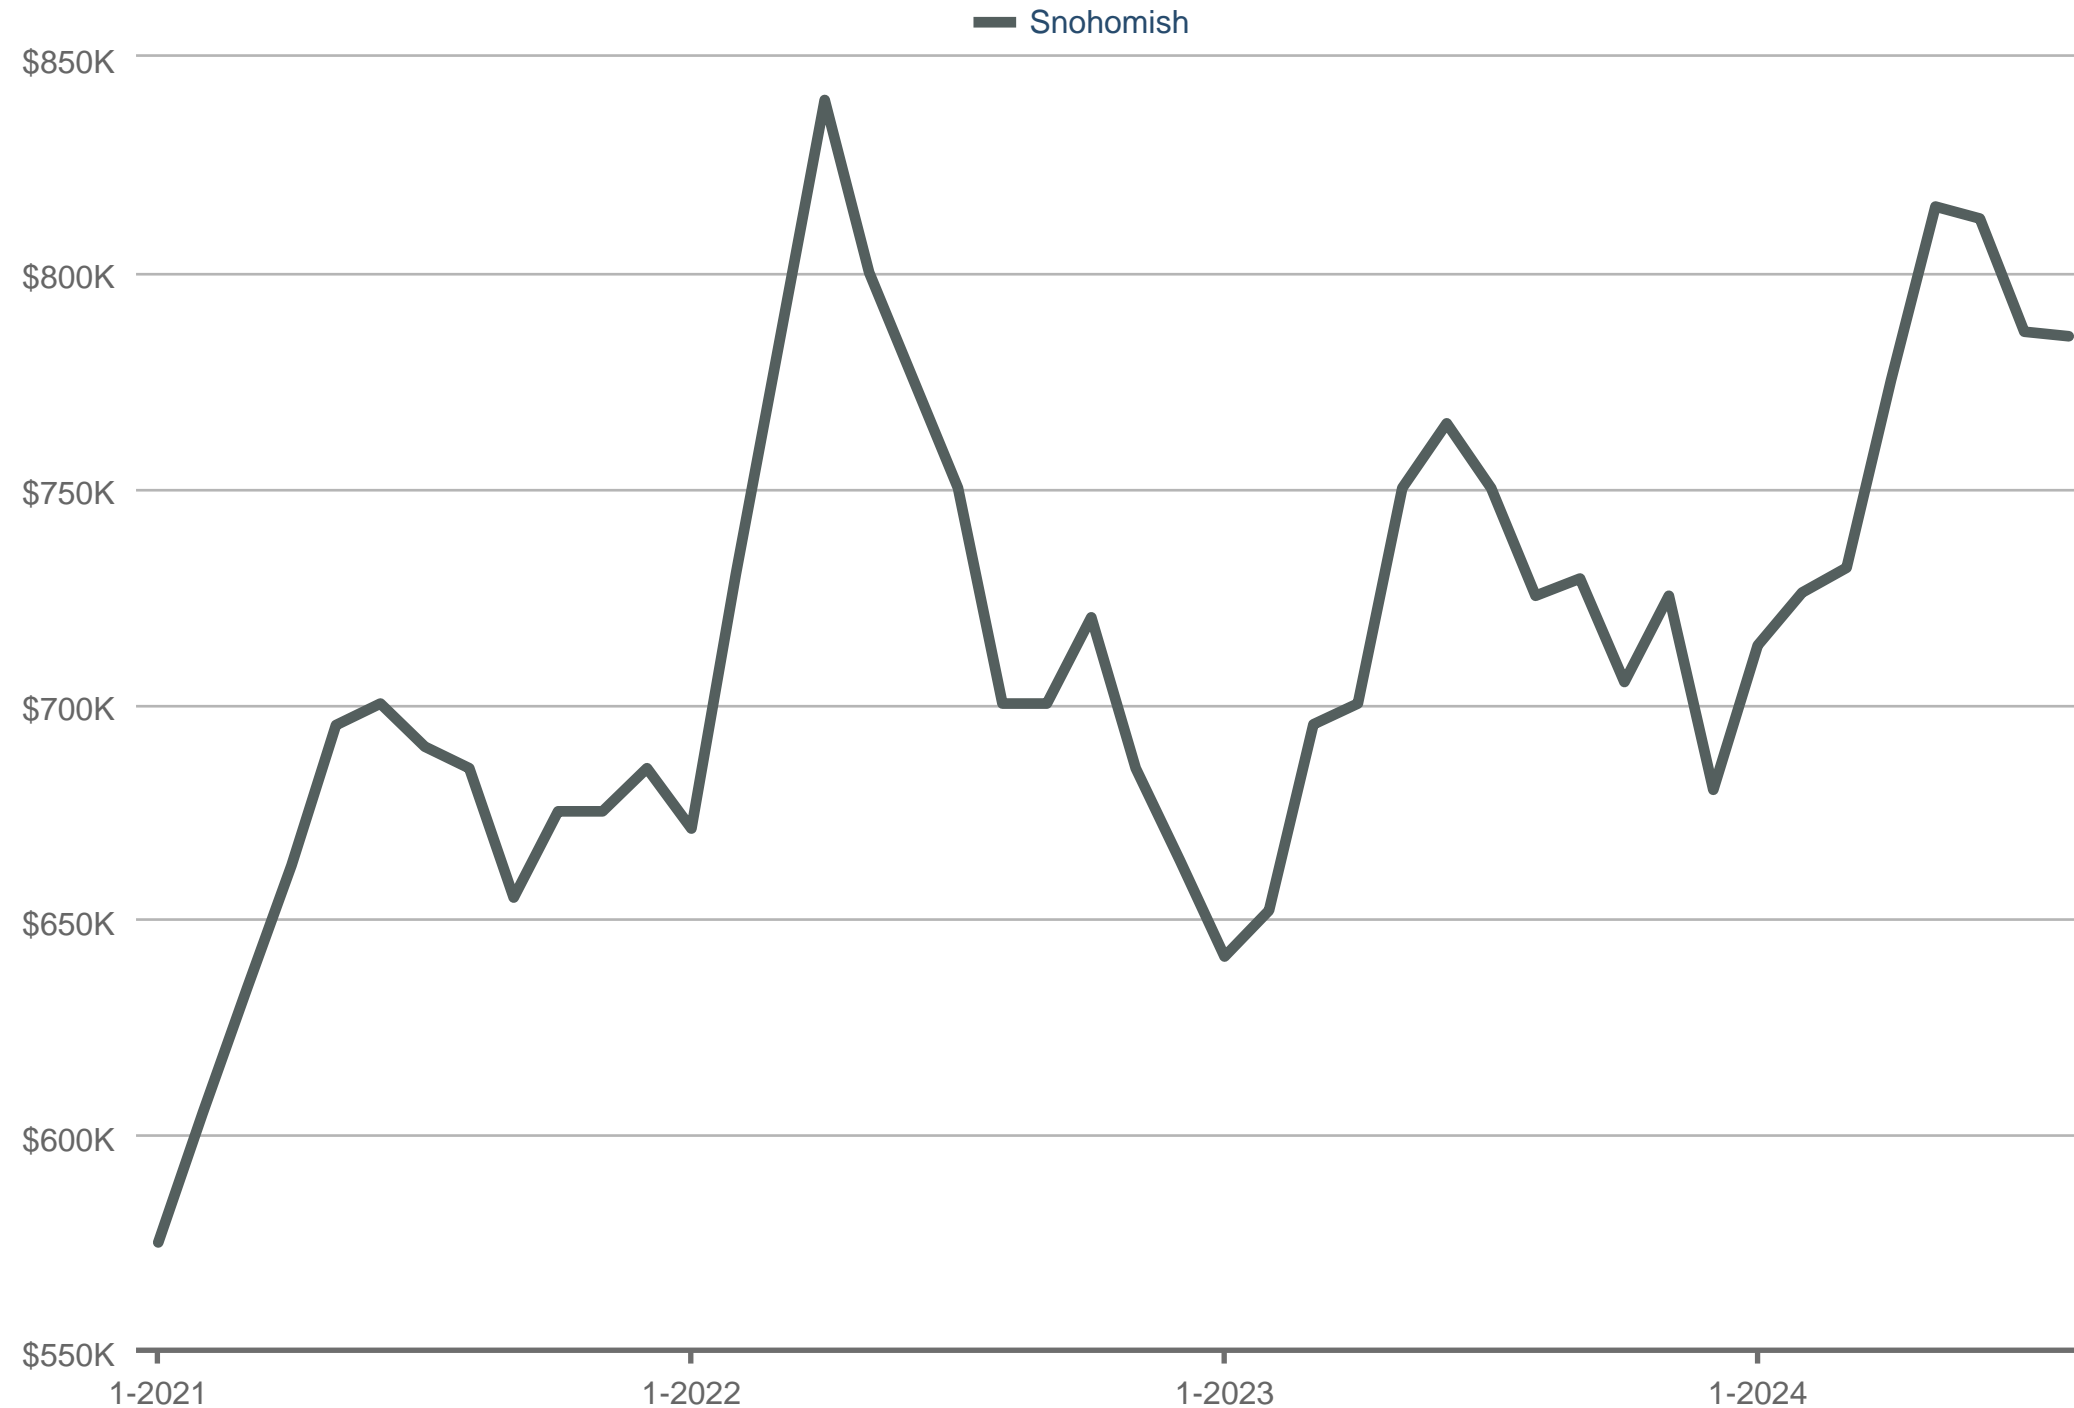

Snohomish: Previously Owned, Residential

Each data point is one month of activity. Data is from September 3, 2024.