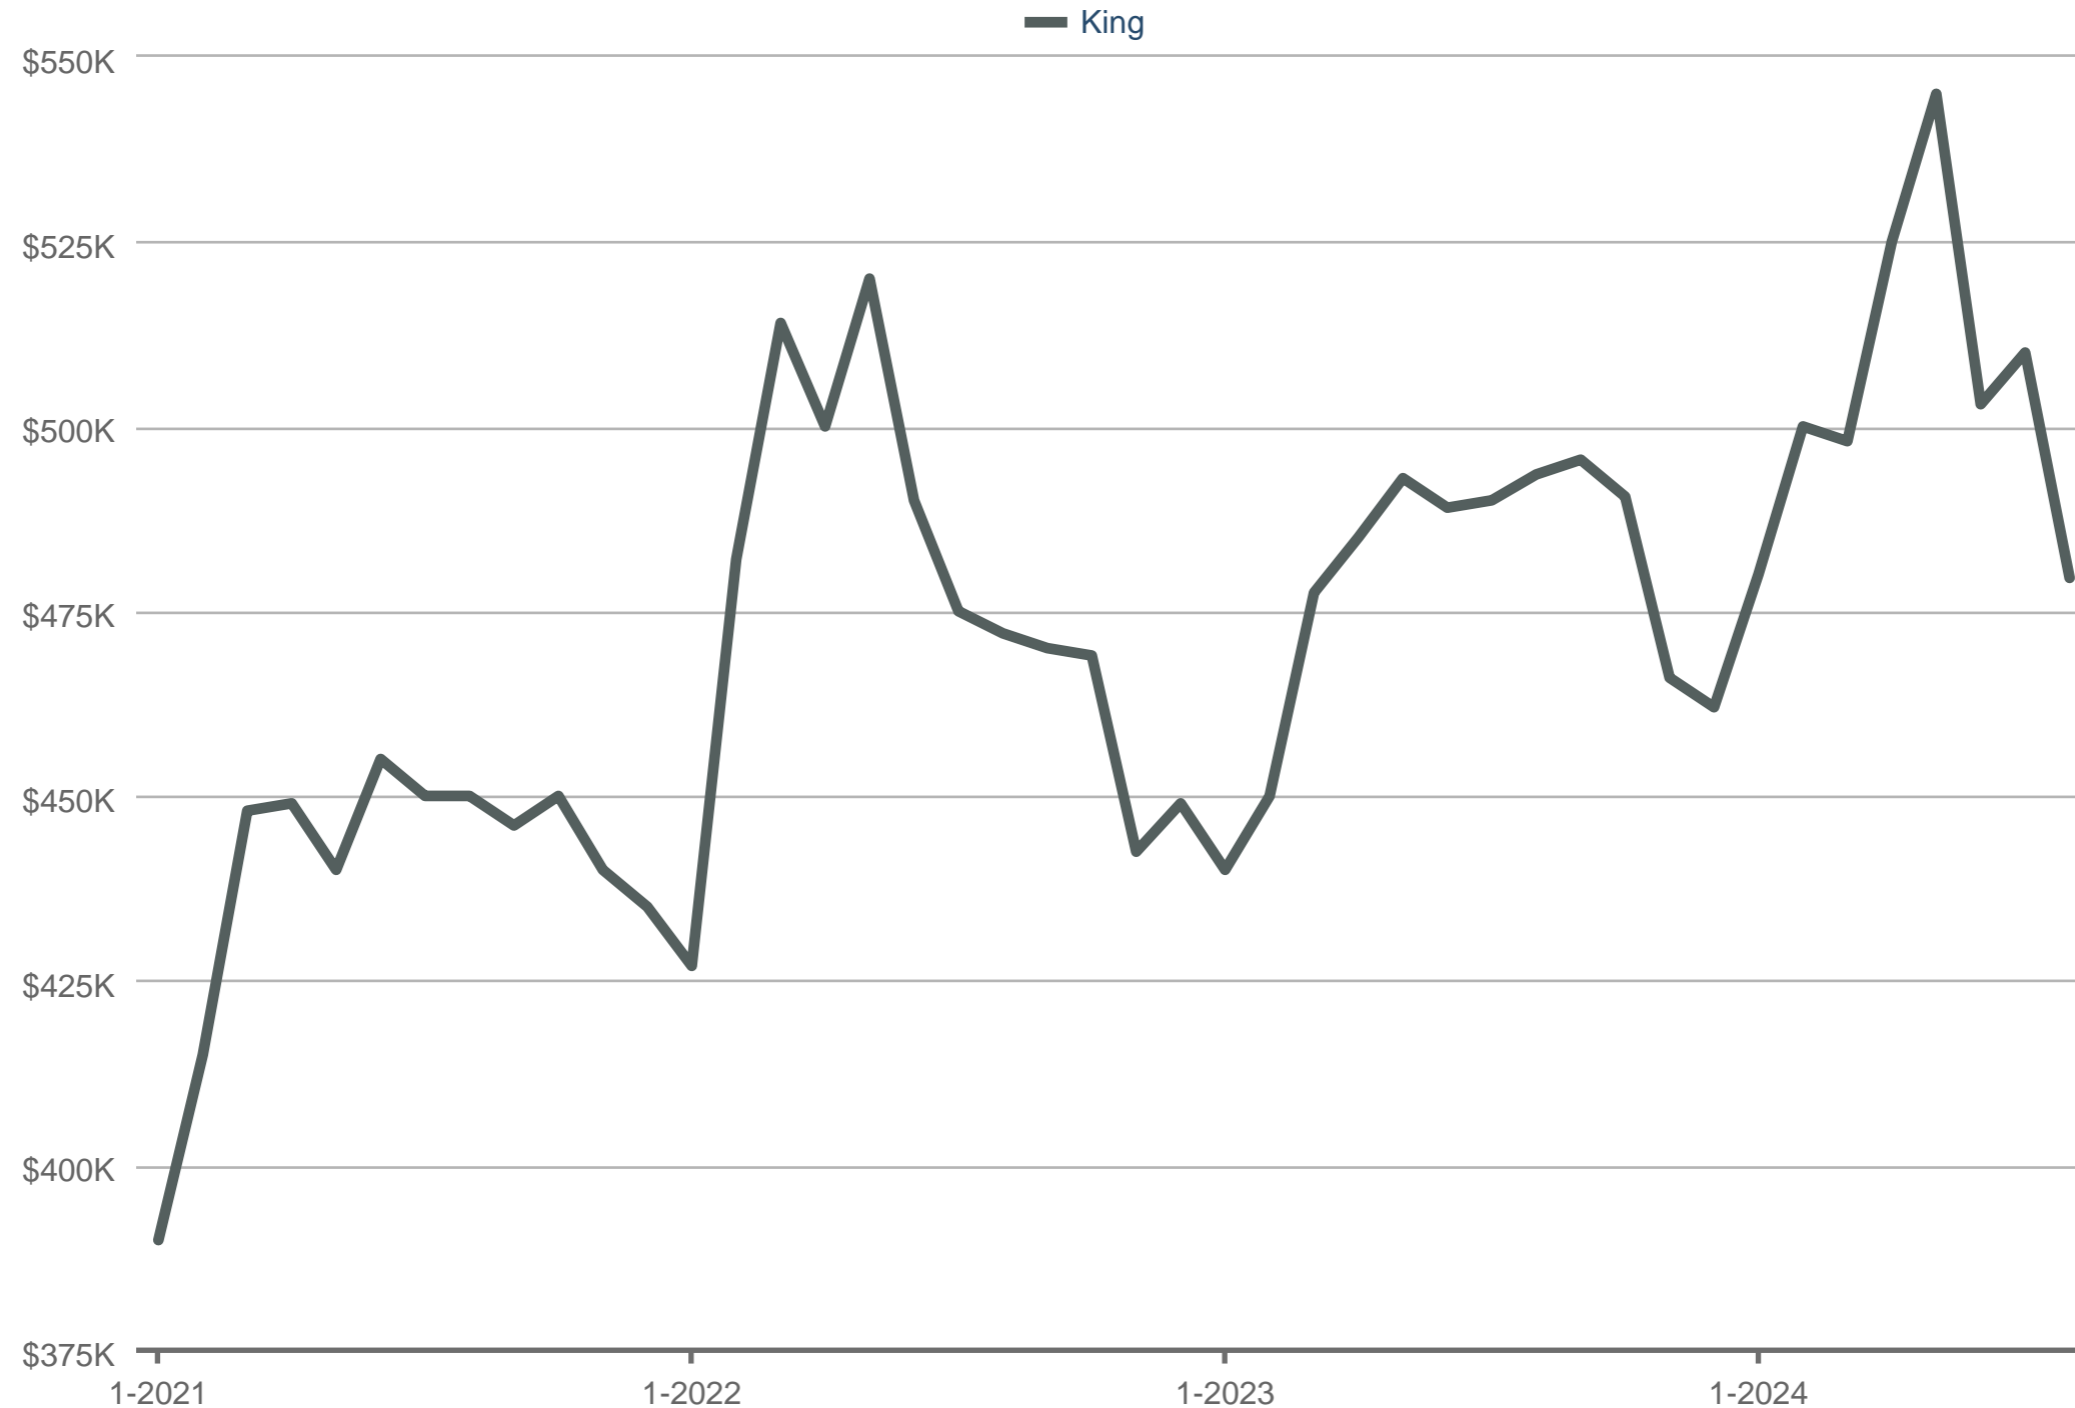

King: Previously Owned, Condominium

Each data point is one month of activity. Data is from September 3, 2024.