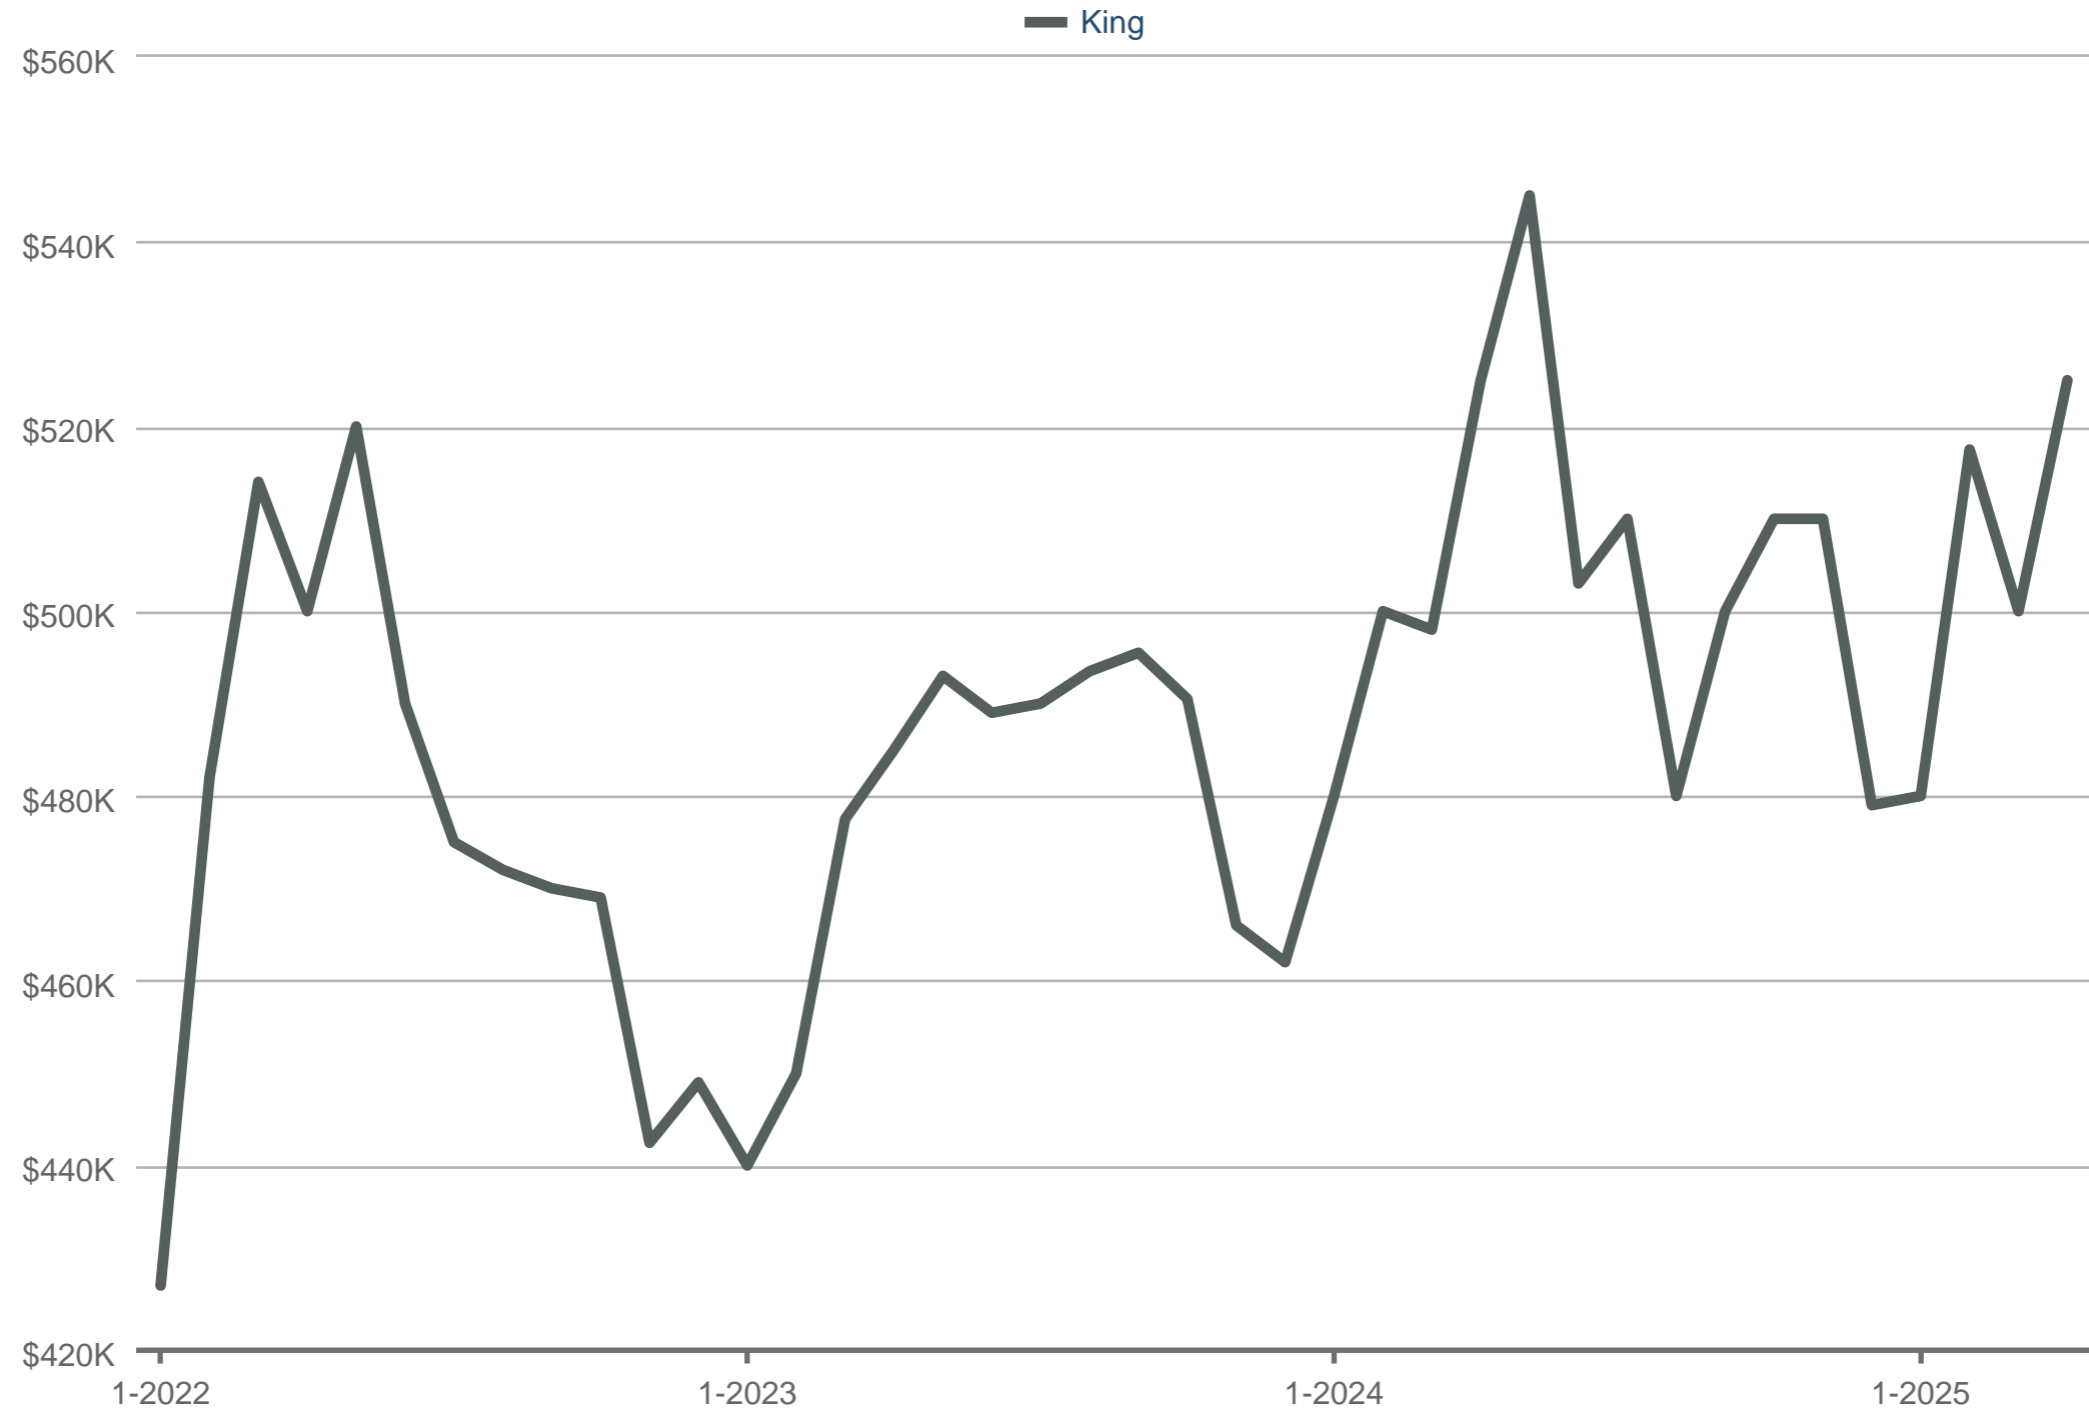

King: Previously Owned, Condominium

Each data point is one month of activity. Data is from May 18, 2025.