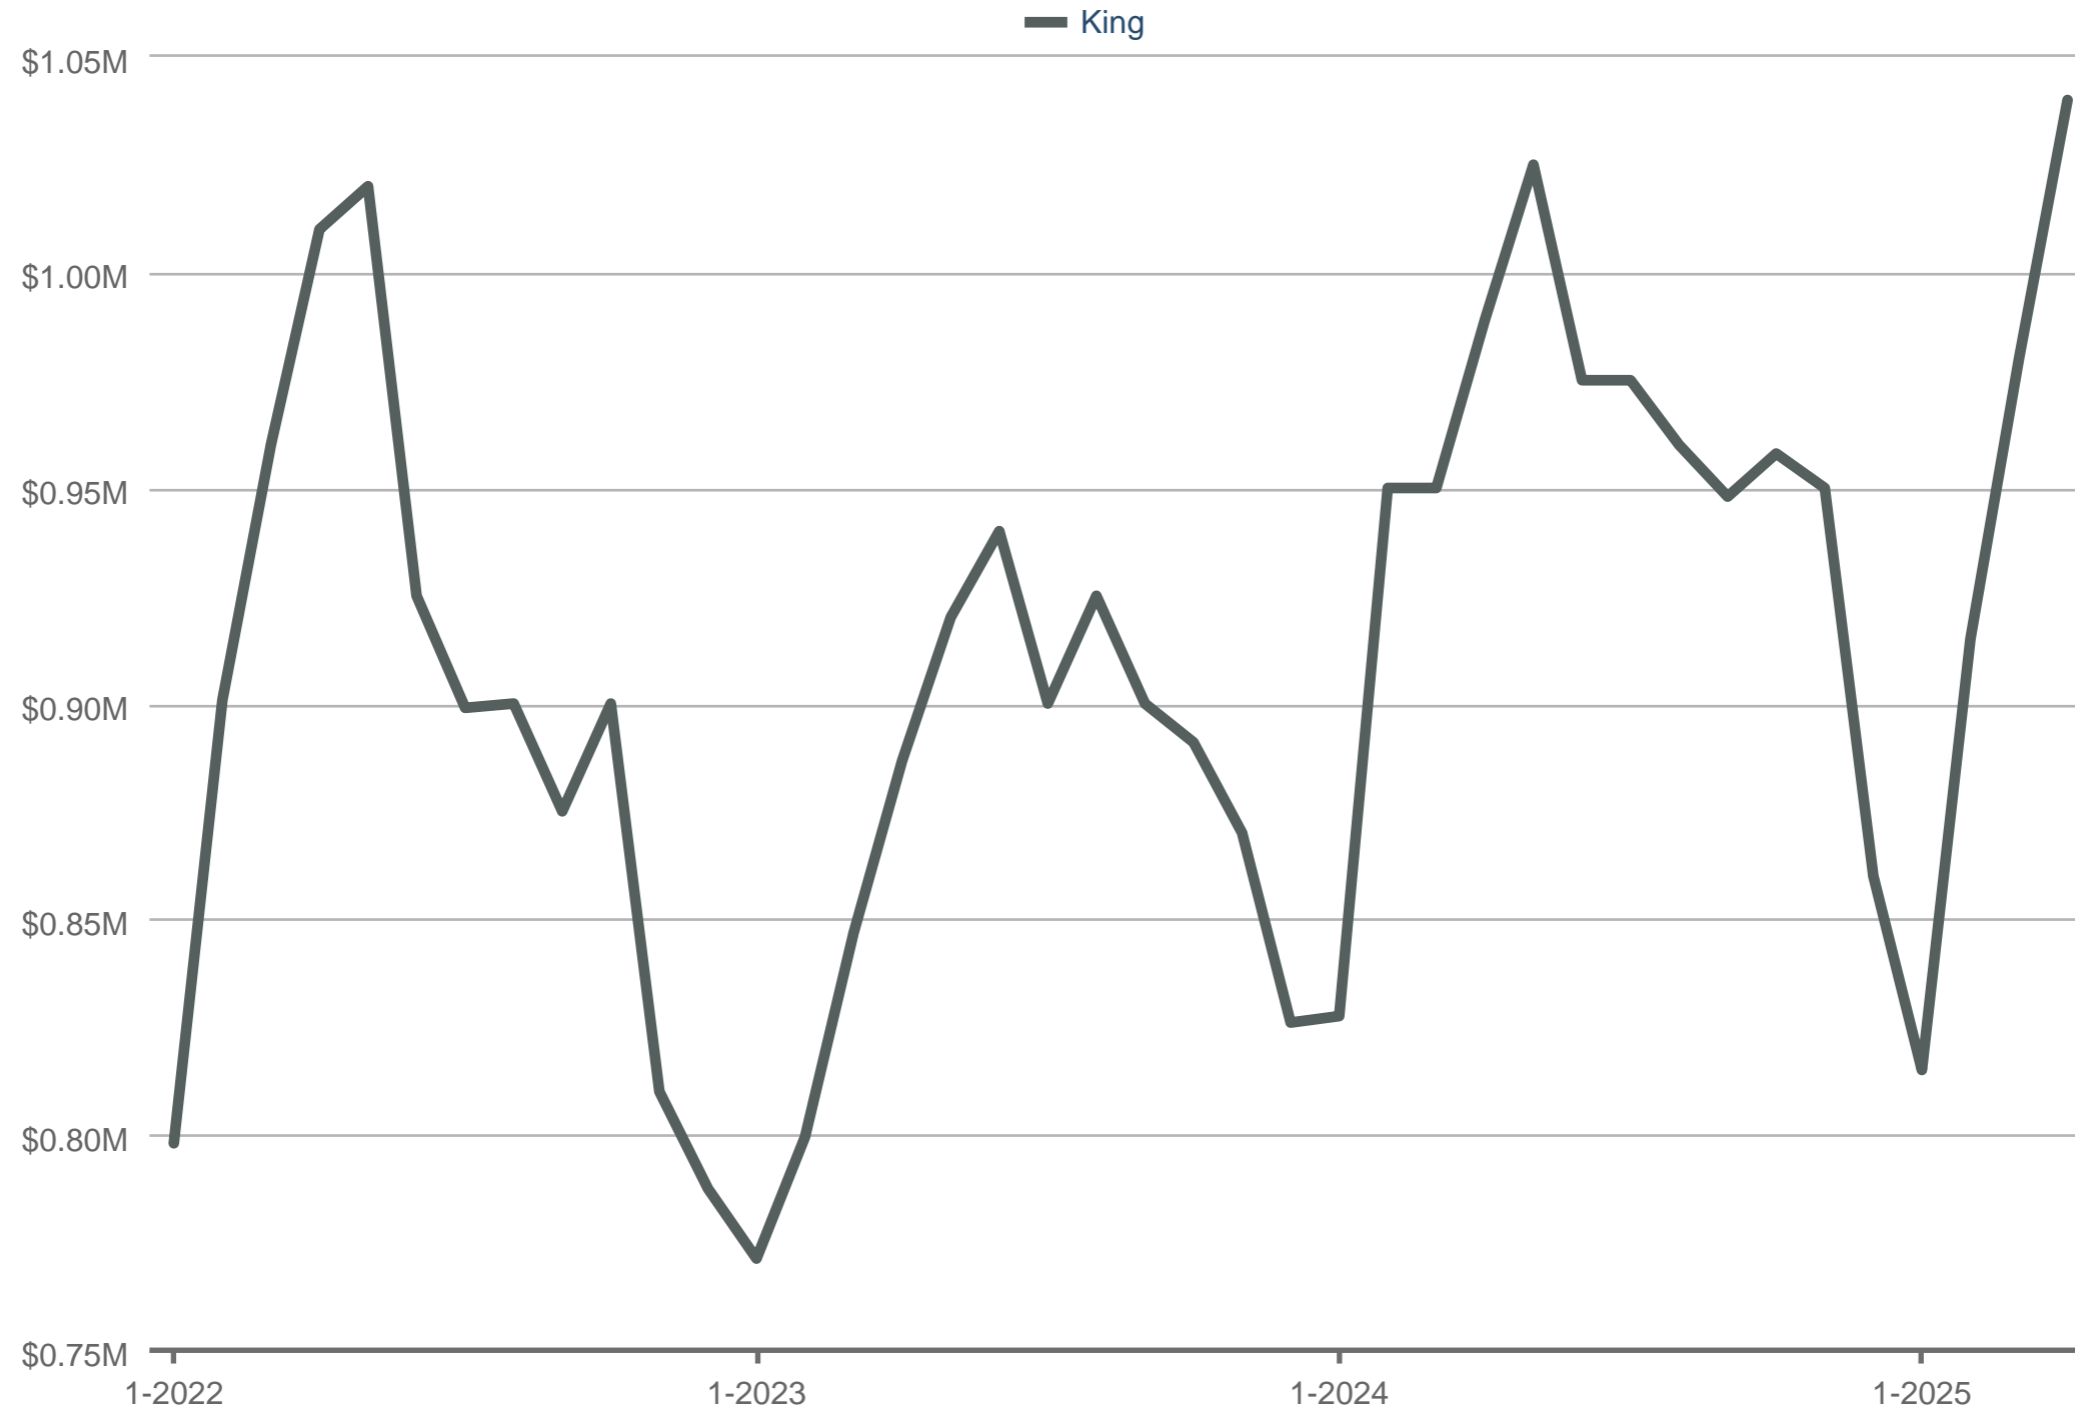

King: Previously Owned, Residential

Each data point is one month of activity. Data is from May 18, 2025.