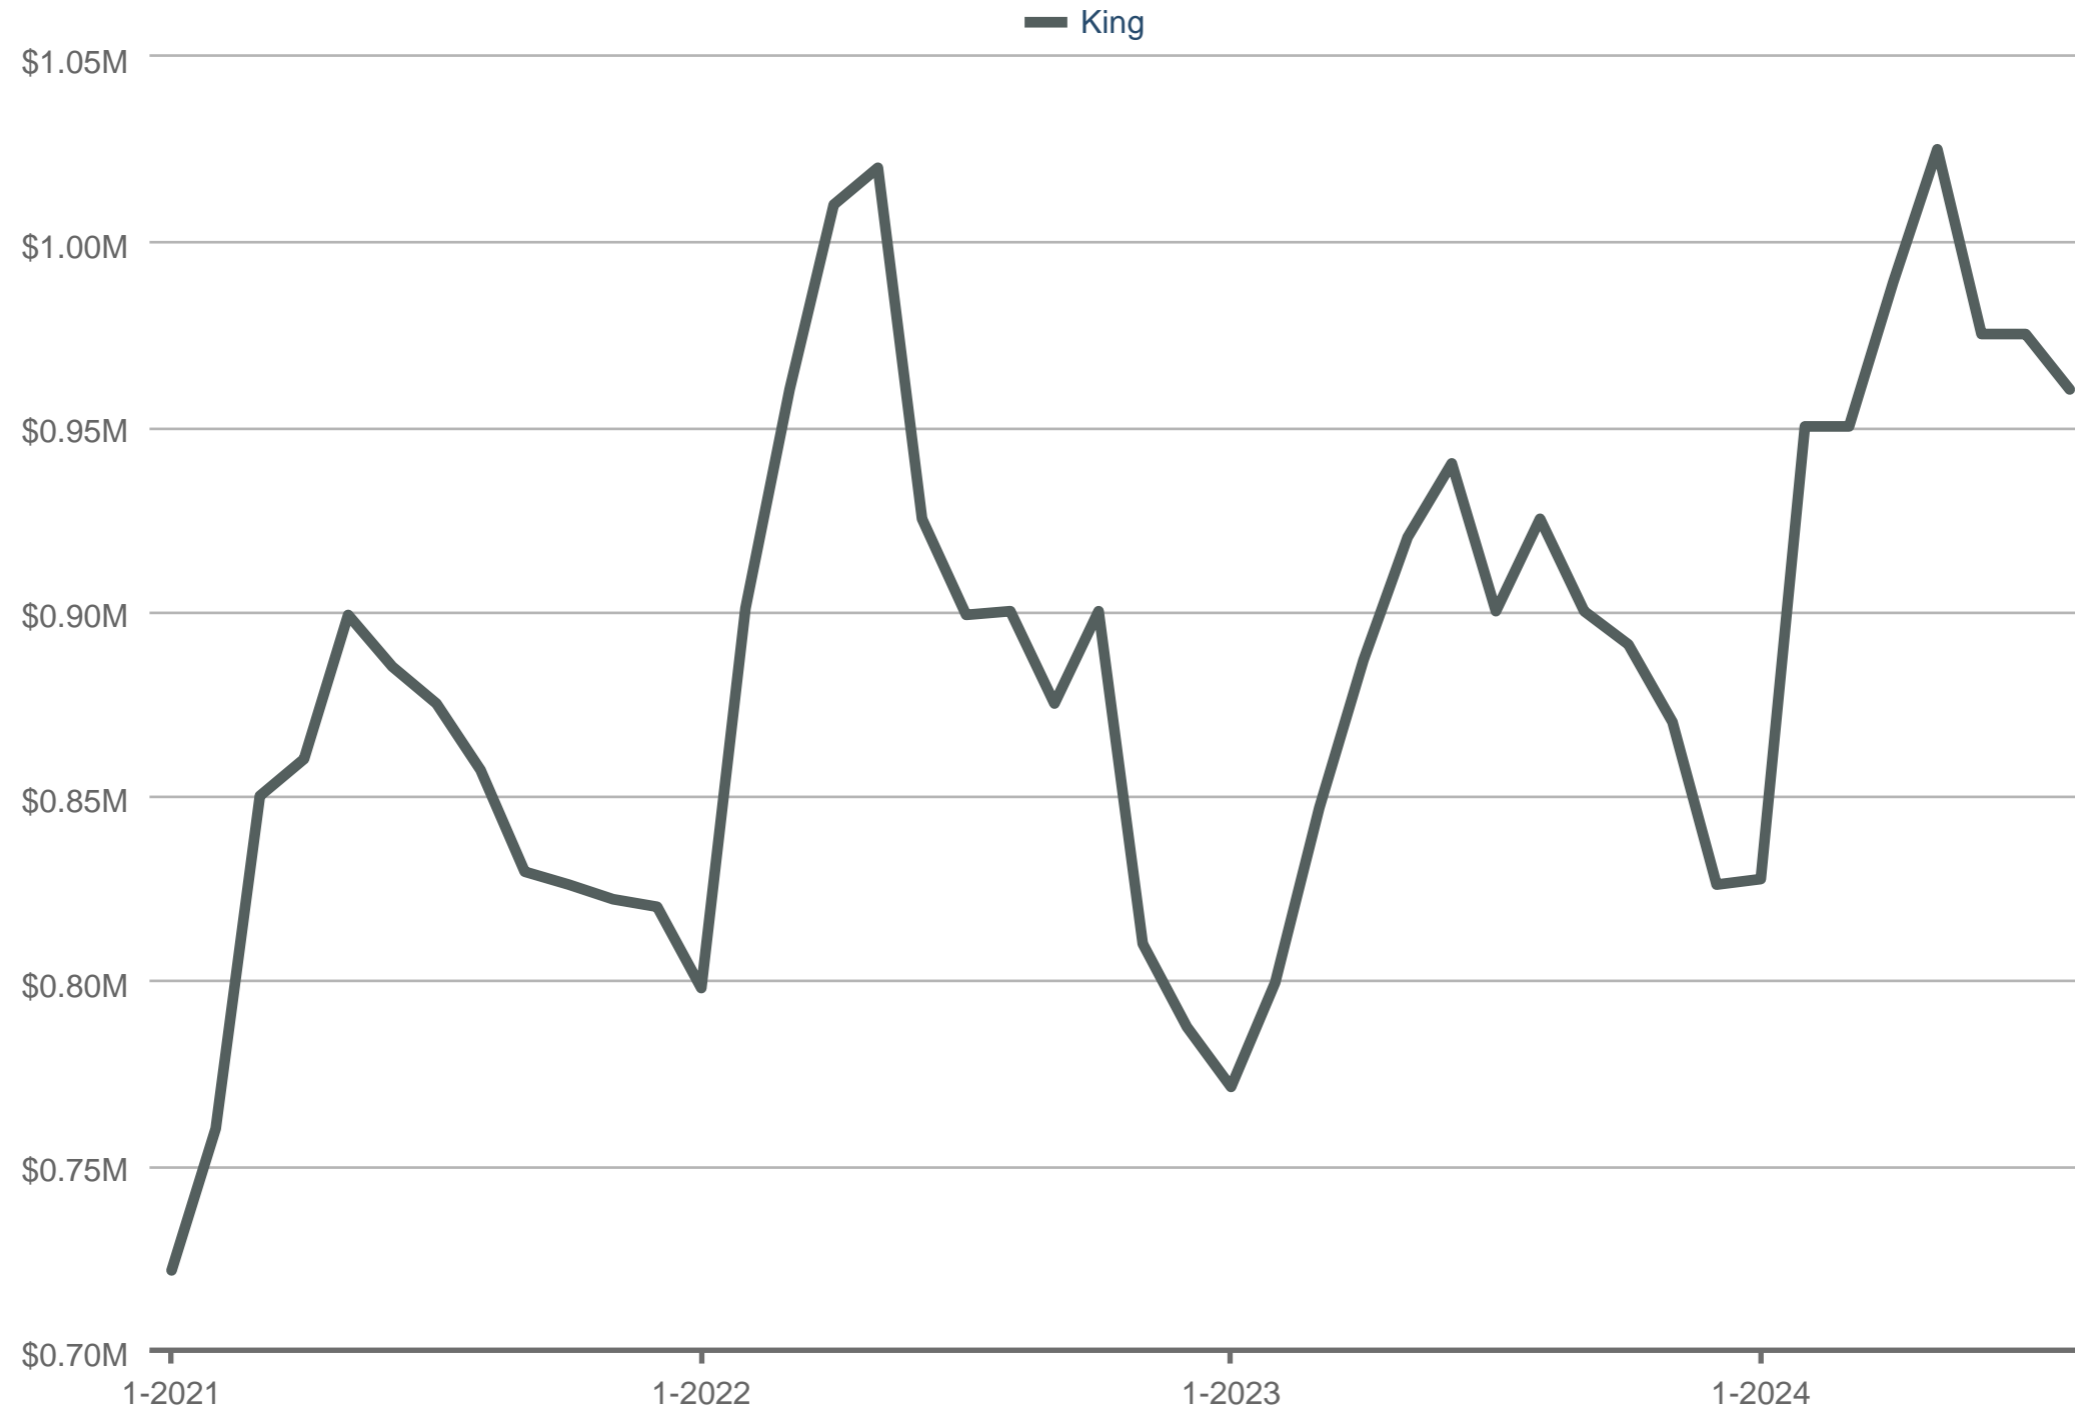

### Median Sales Price

King: Previously Owned, Residential

Each data point is one month of activity. Data is from September 3, 2024.