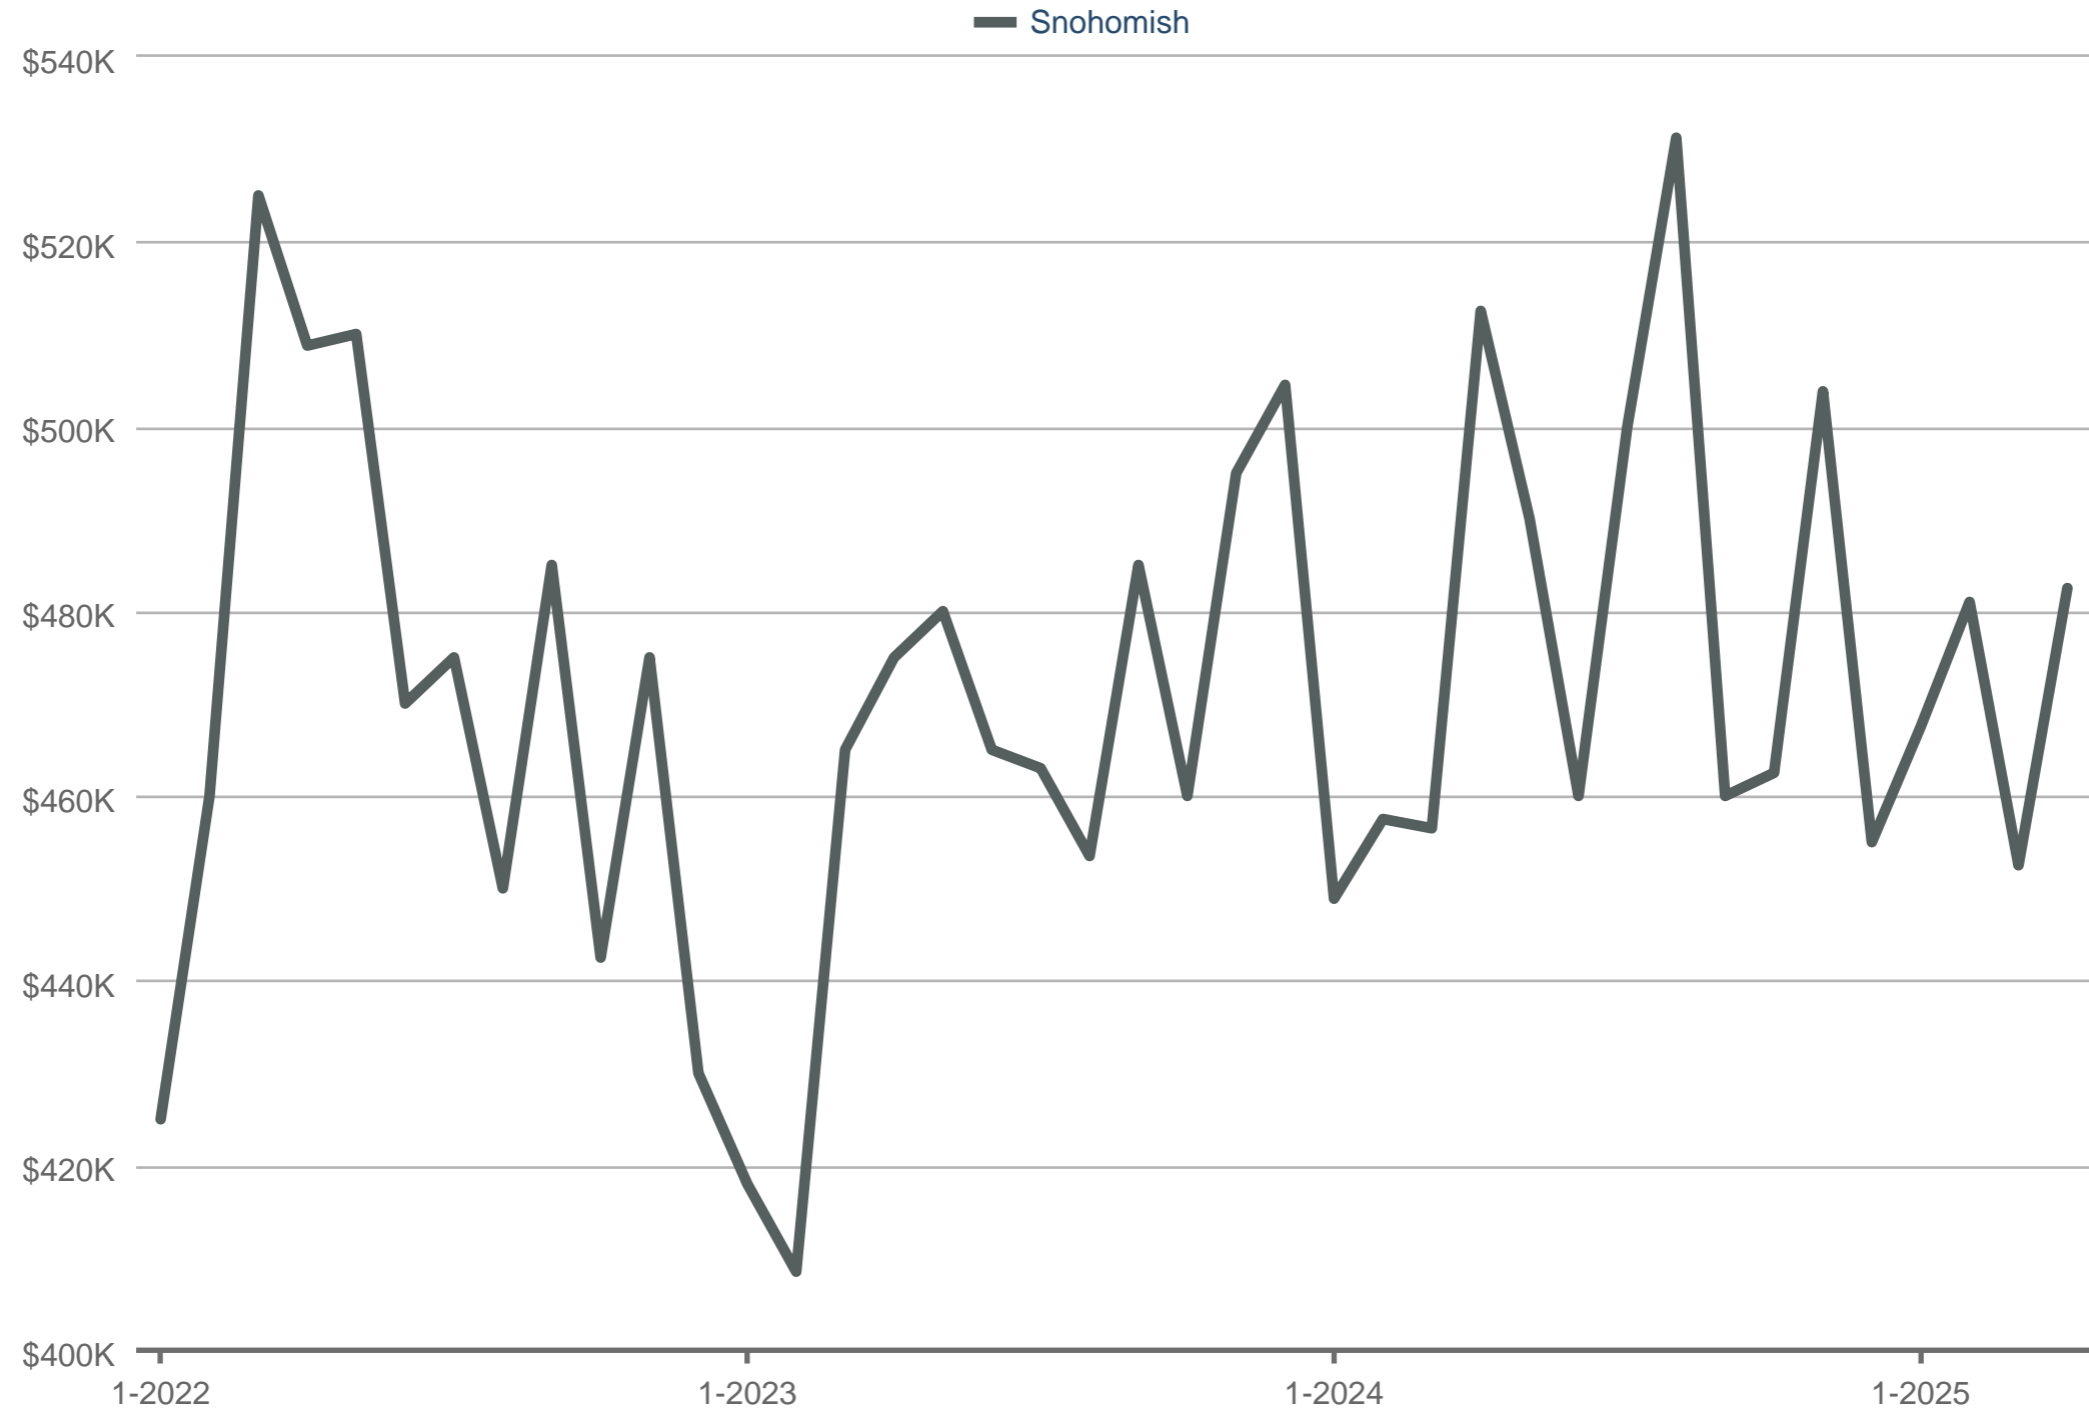

Snohomish: Previously Owned, Condominium

Each data point is one month of activity. Data is from May 18, 2025.