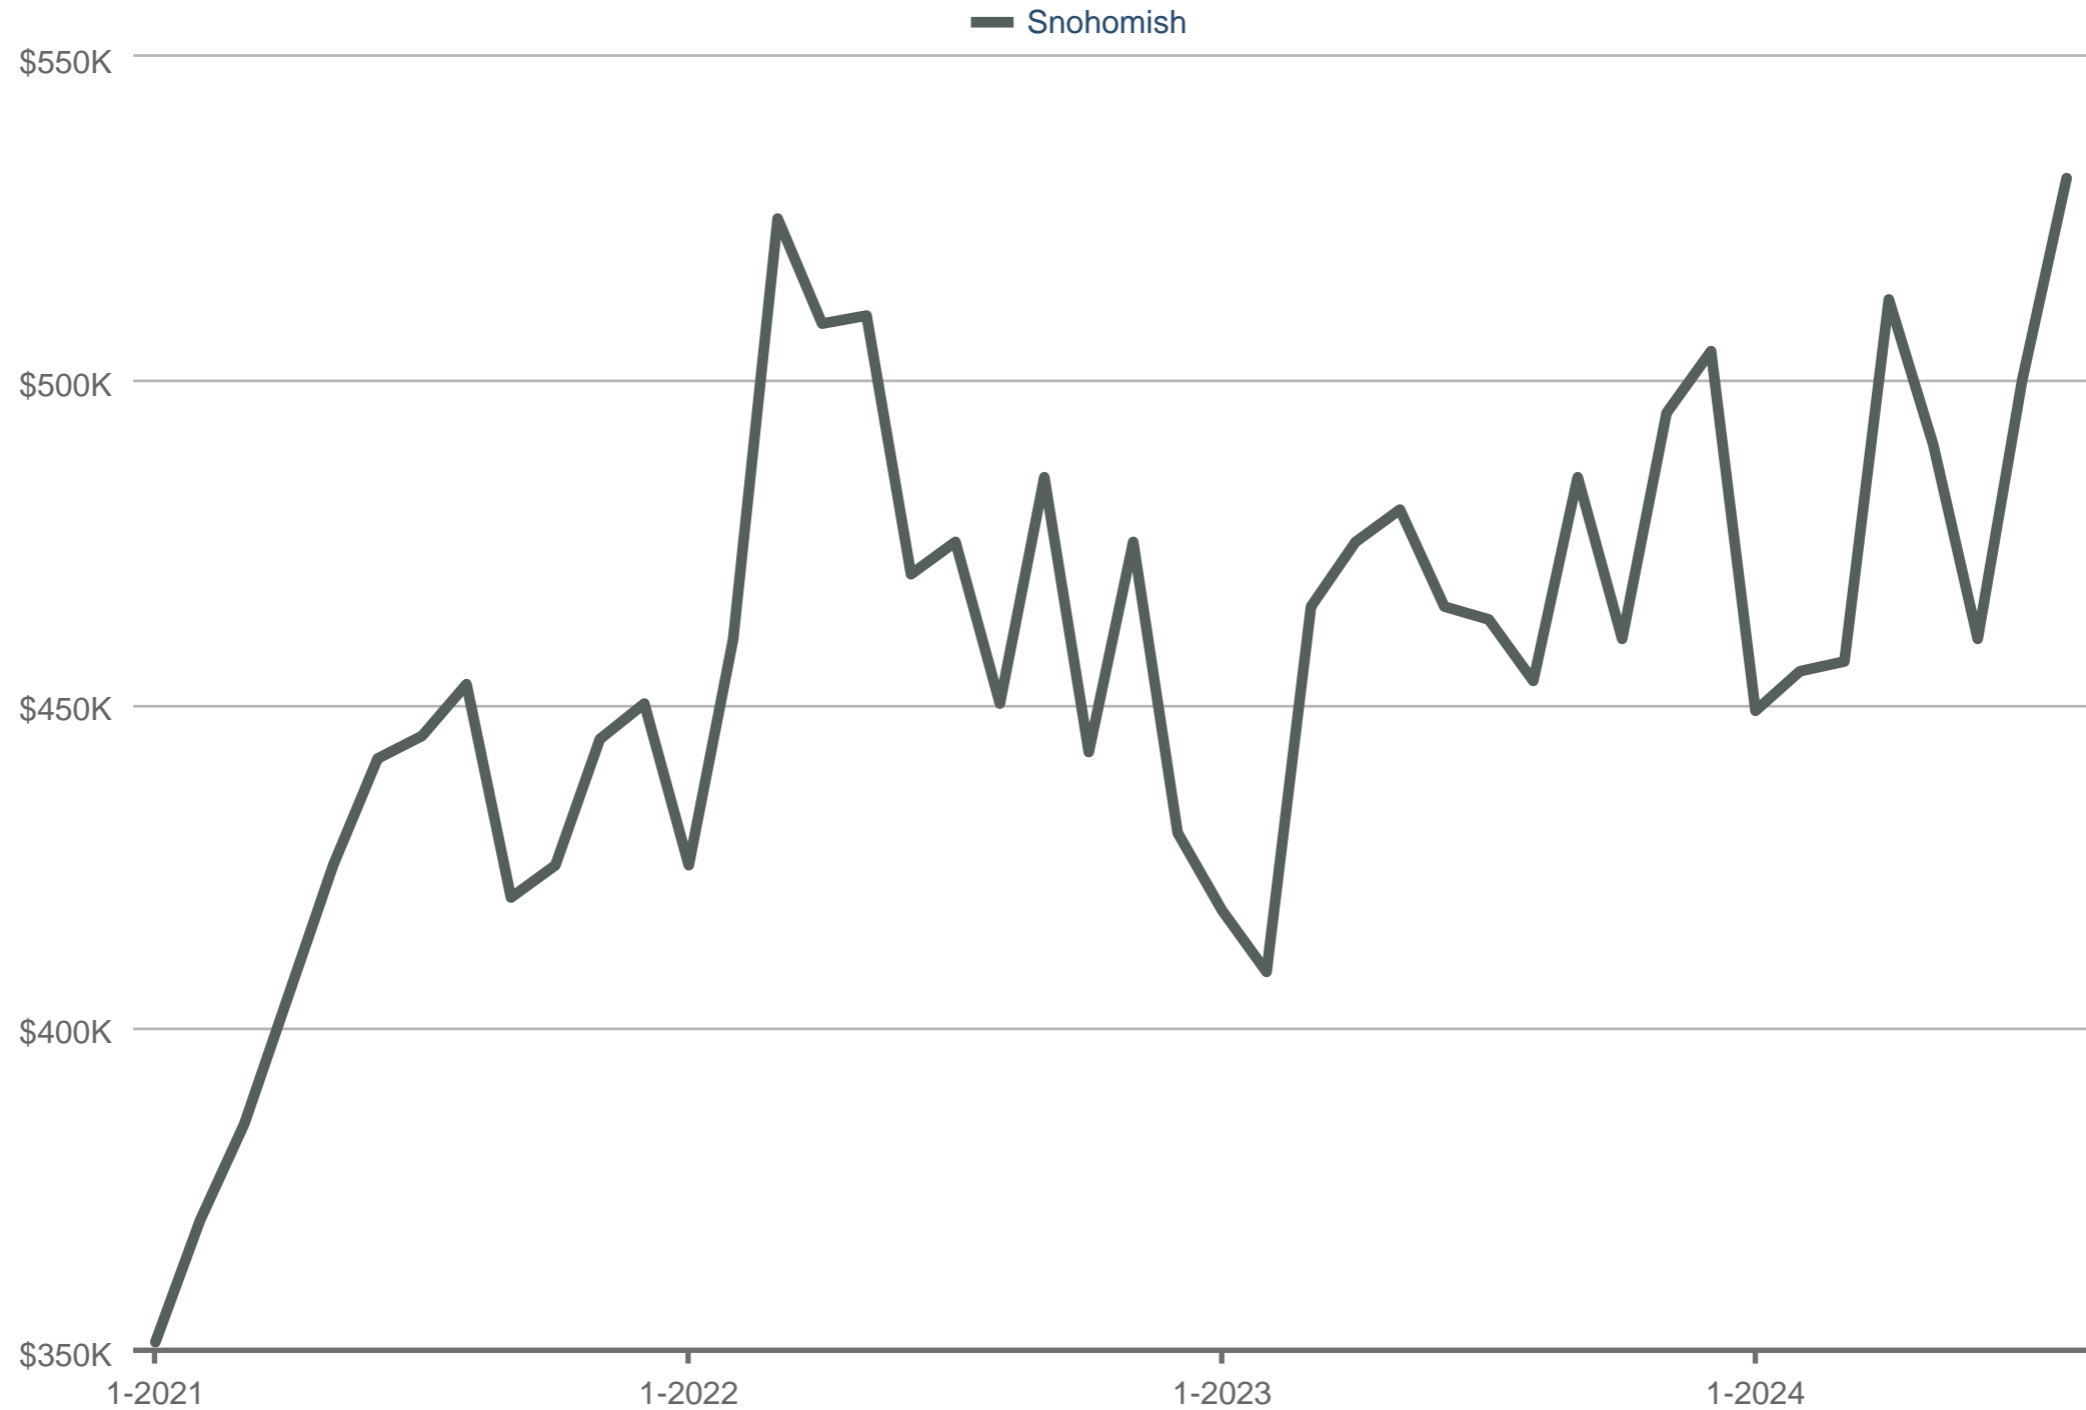

Snohomish: Previously Owned, Condominium

Each data point is one month of activity. Data is from September 3, 2024.