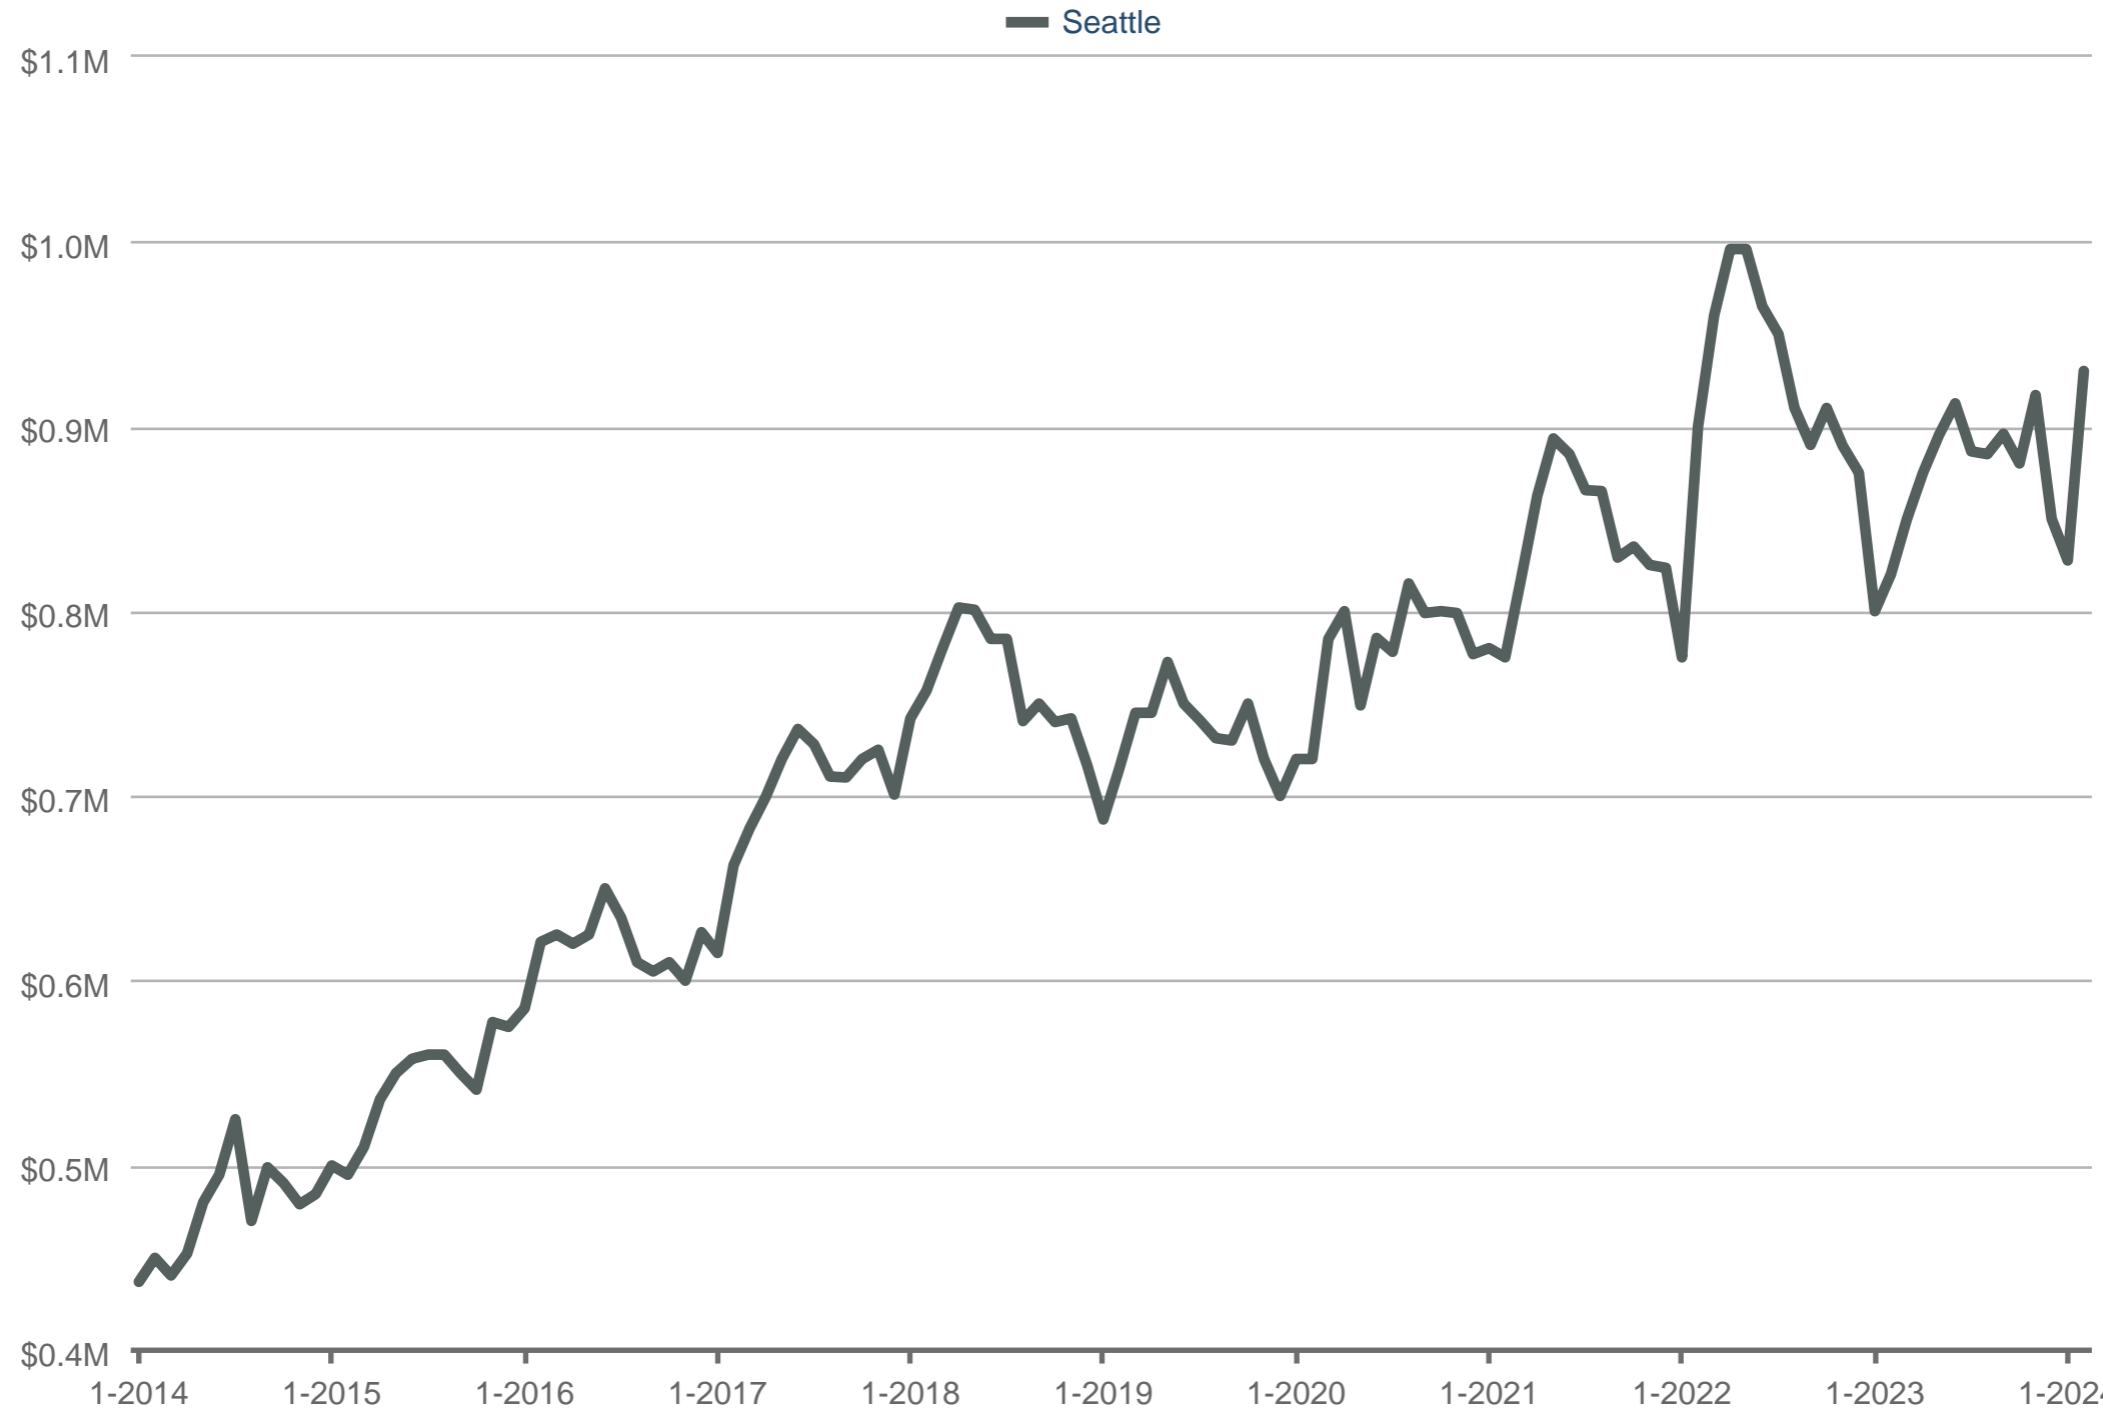

### Median Sales Price

Seattle: Residential

Each data point is one month of activity. Data is from March 12, 2024.