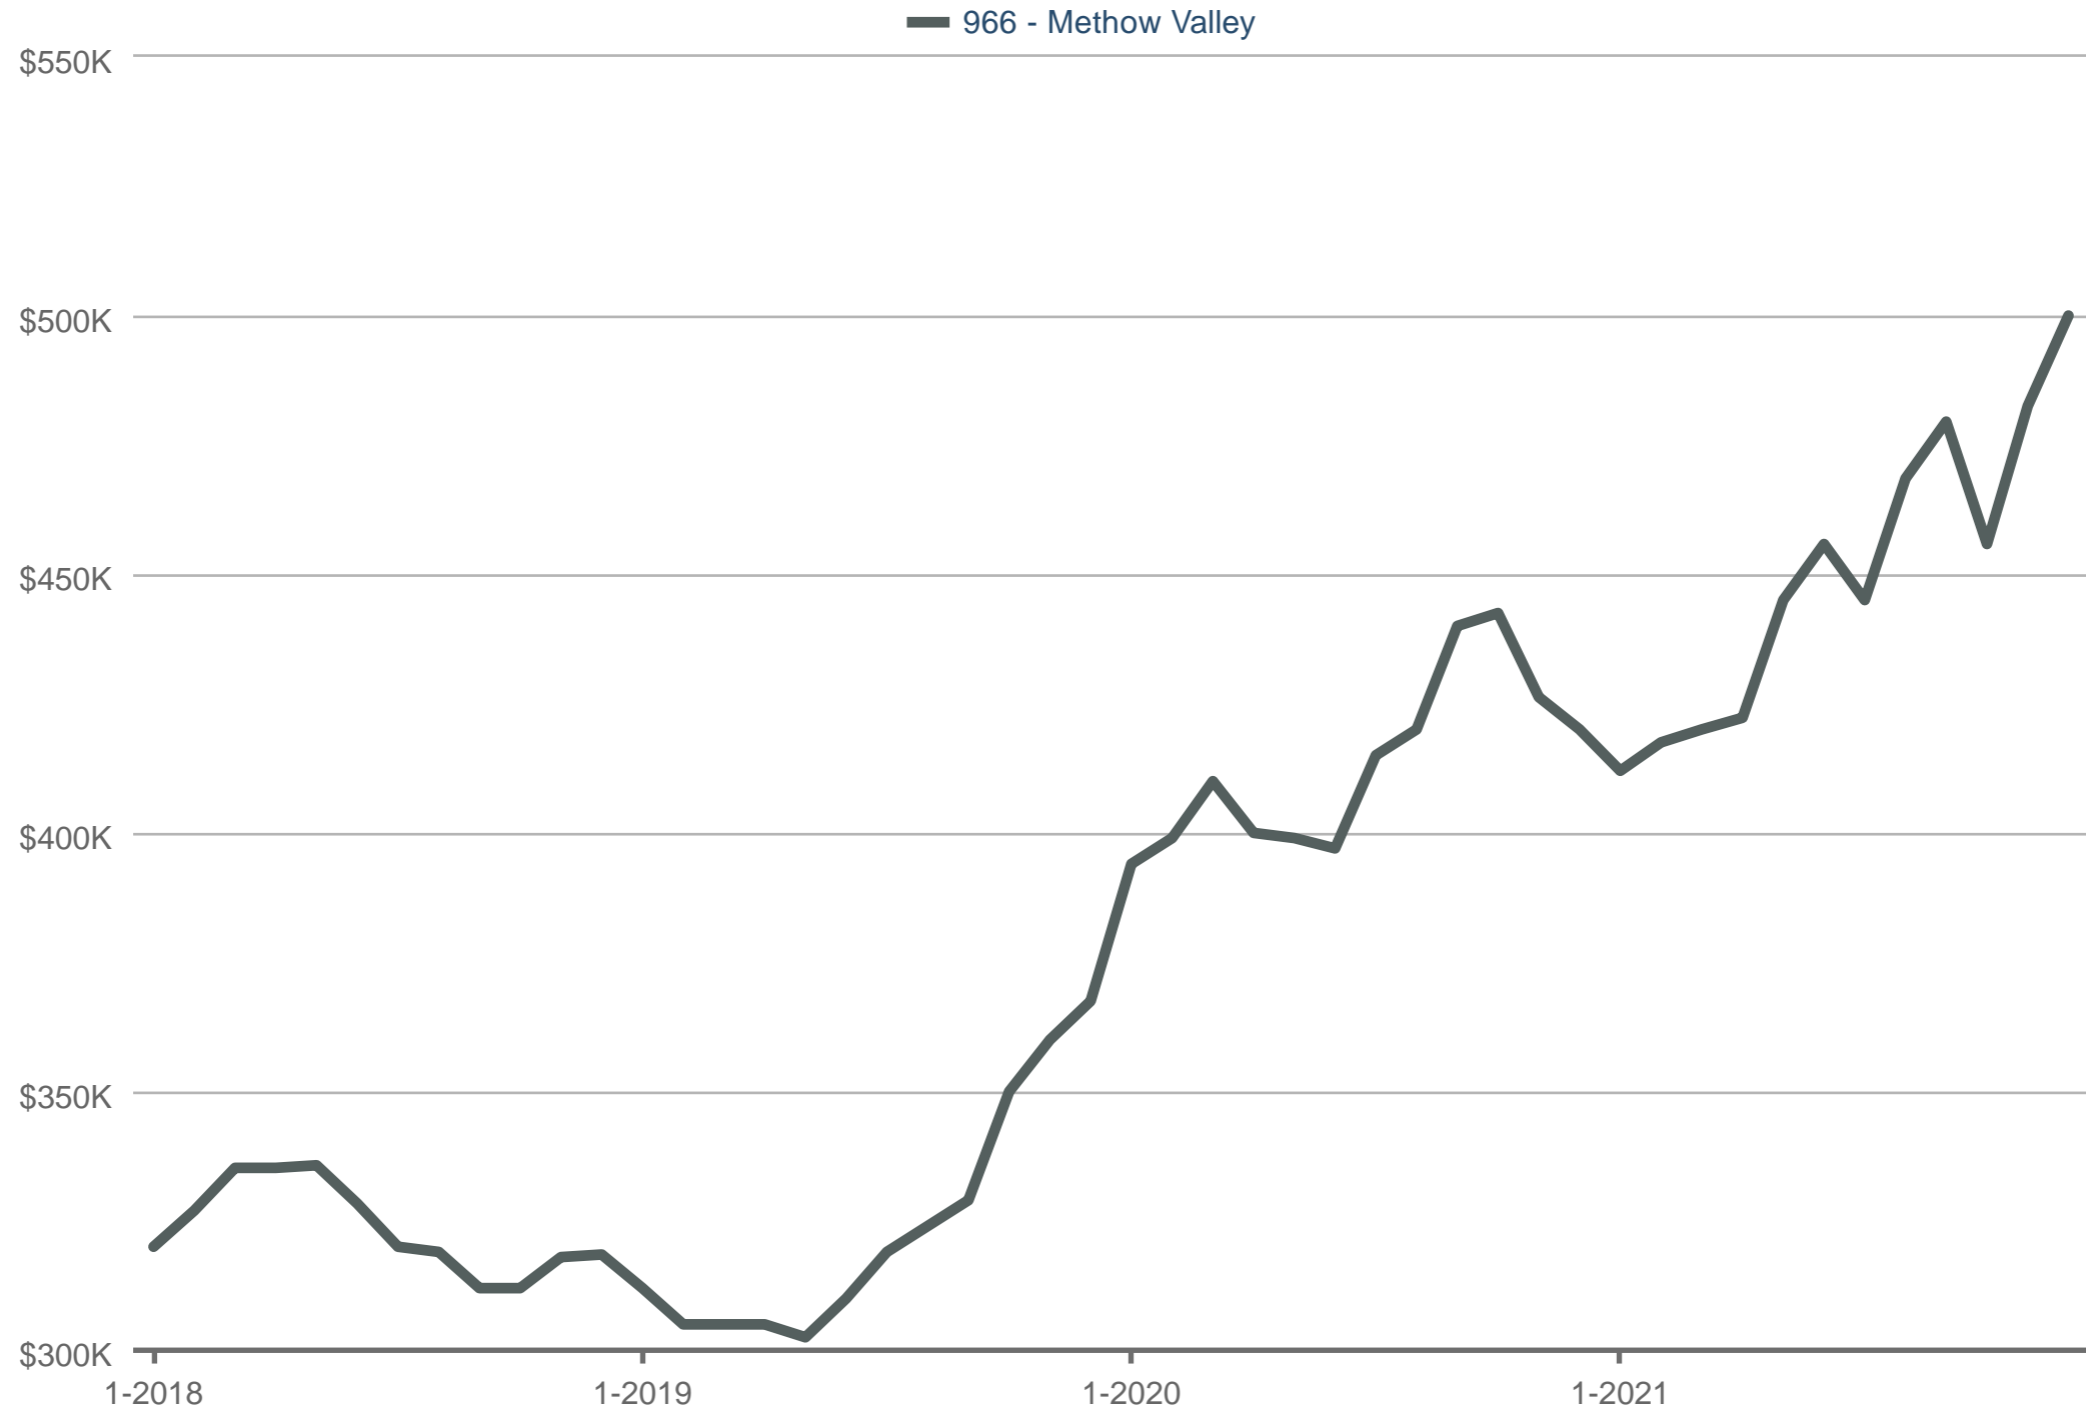

Median Sales Price

966 - Methow Valley: Residential

Each data point is 12 months of activity. Data is from January 27, 2022.