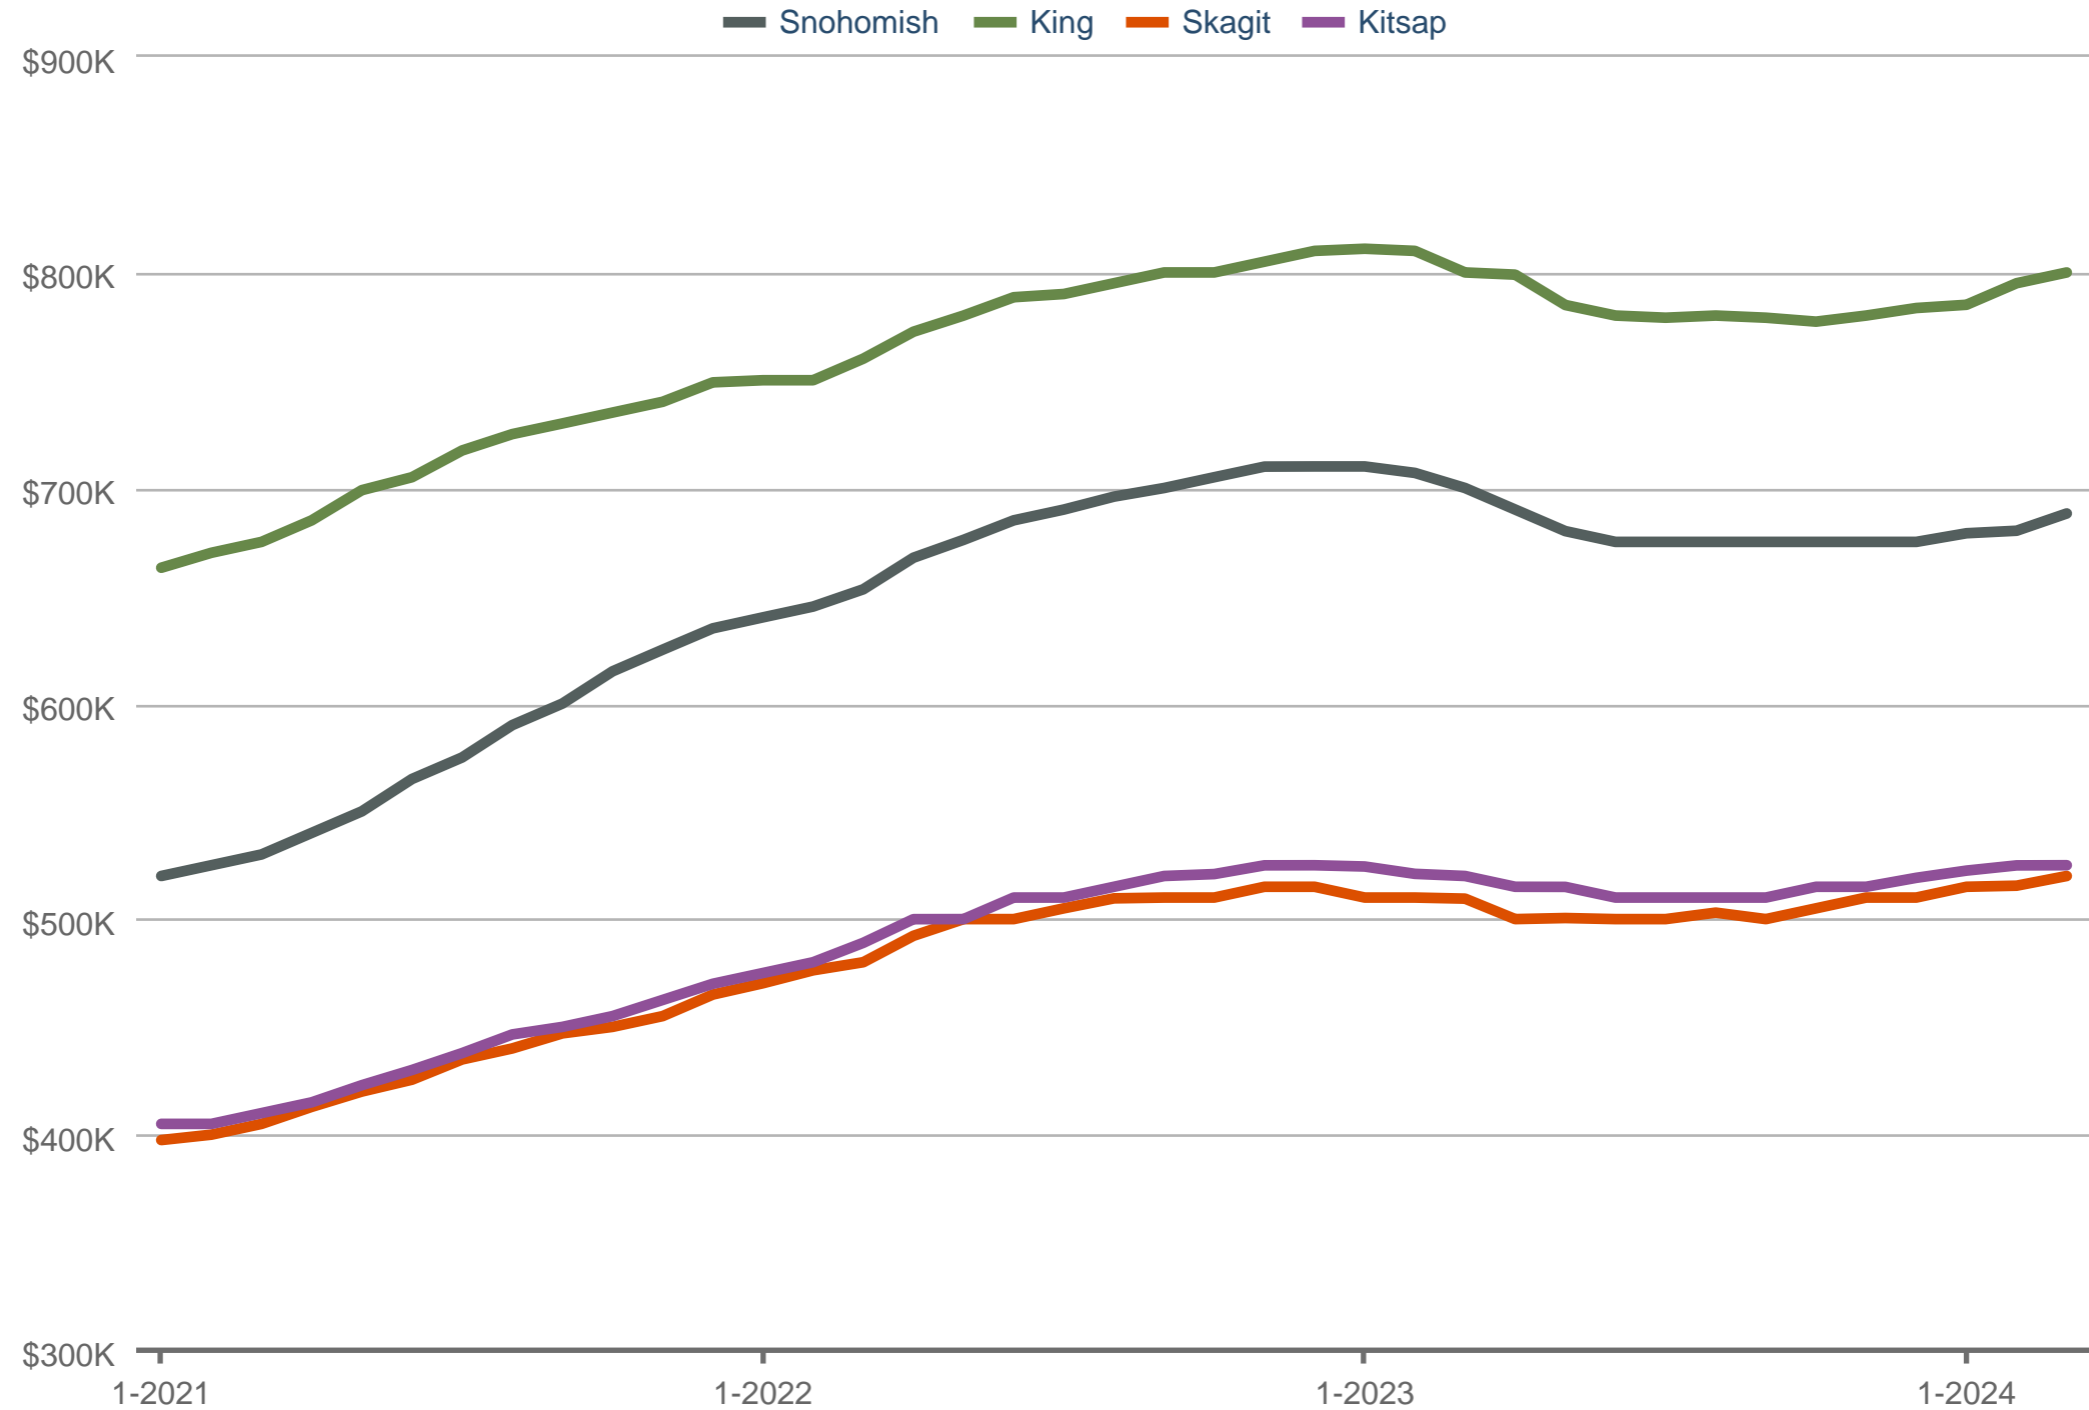

**NORTHWEST**  
MULTIPLE LISTING SERVICE

### Median Sales Price

Snohomish & King & Skagit & Kitsap

Each data point is 12 months of activity. Data is from April 23, 2024.