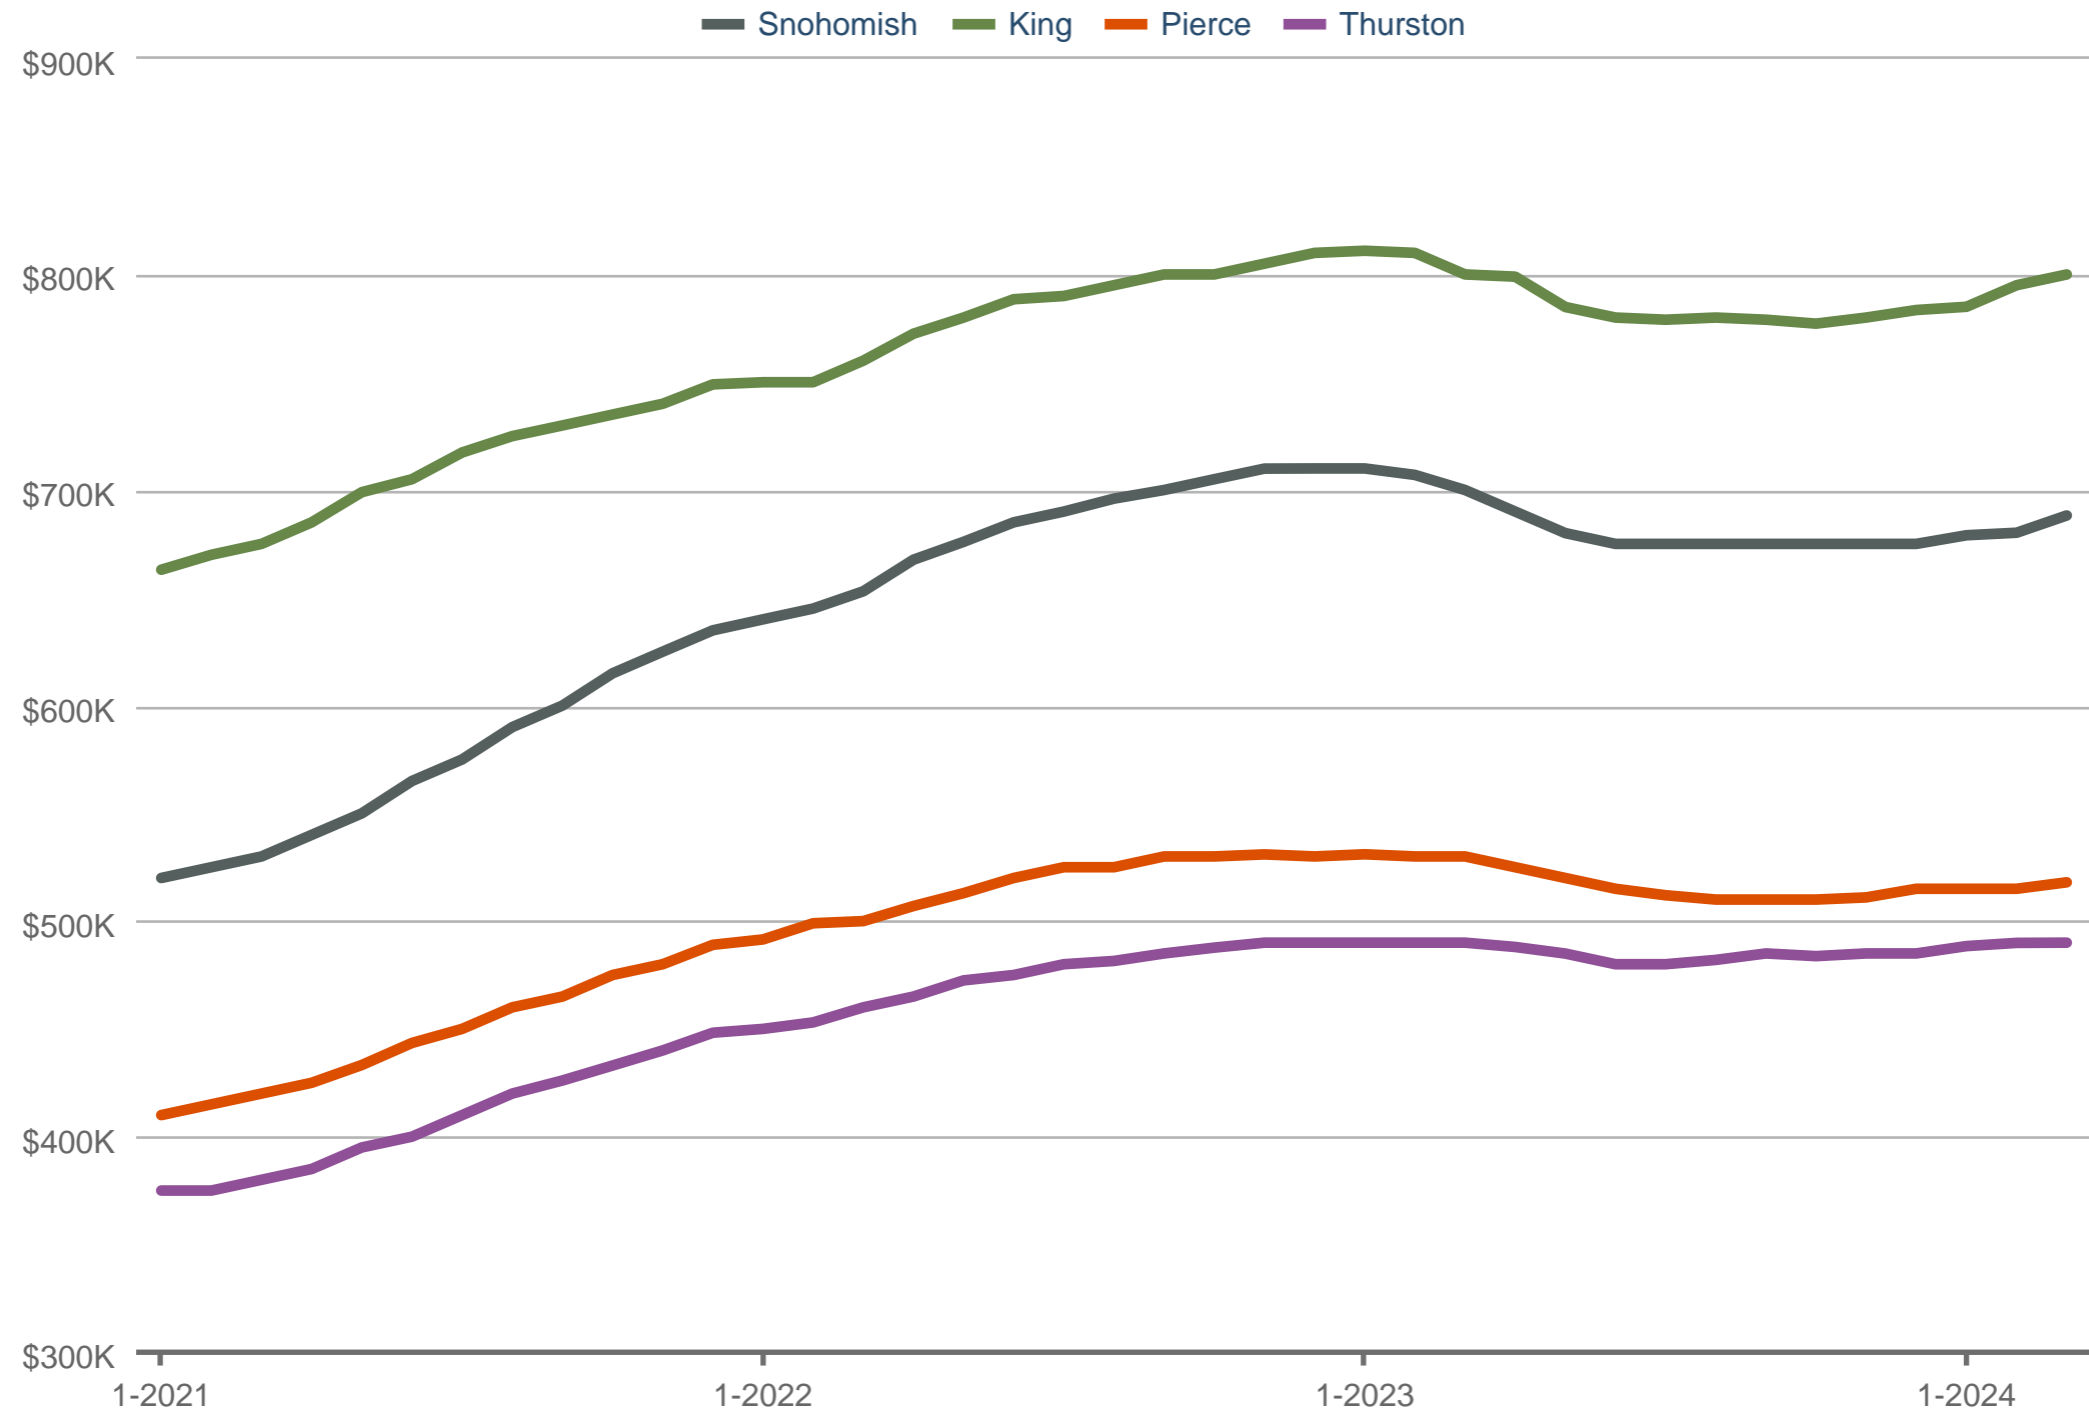

**NORTHWEST**  
MULTIPLE LISTING SERVICE

### Median Sales Price

Snohomish & King & Pierce & Thurston

Each data point is 12 months of activity. Data is from April 19, 2024.