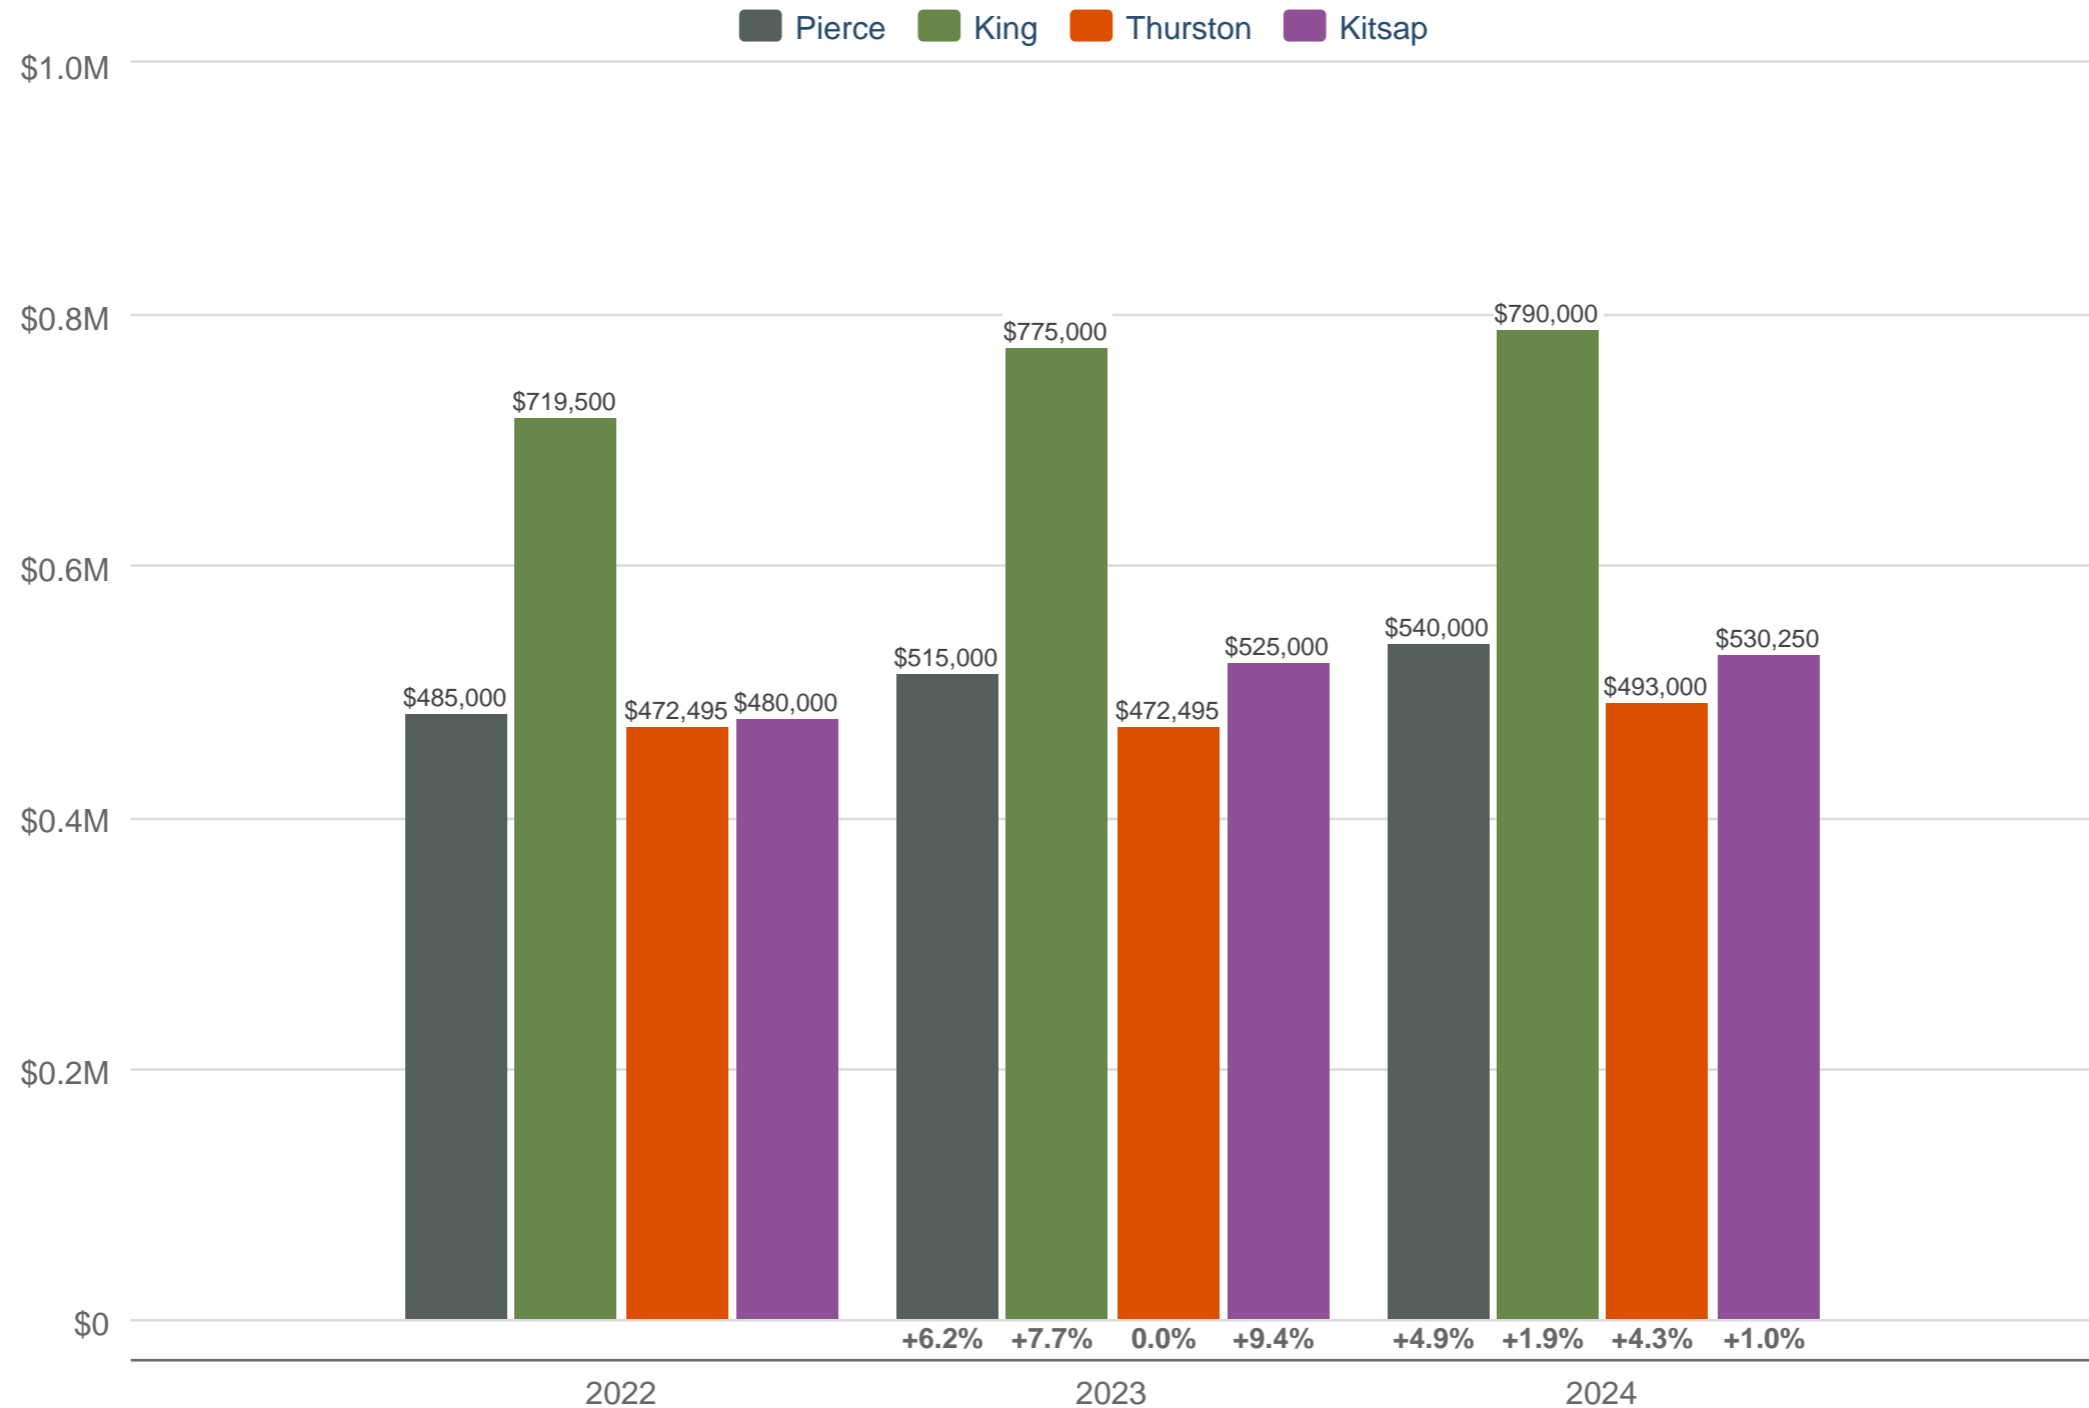

Marketer & Home Enthusiast

December Median Sales Price

Pierce & King & Thurston & Kitsap

Each data point is one month of activity. Data is from January 14, 2025.