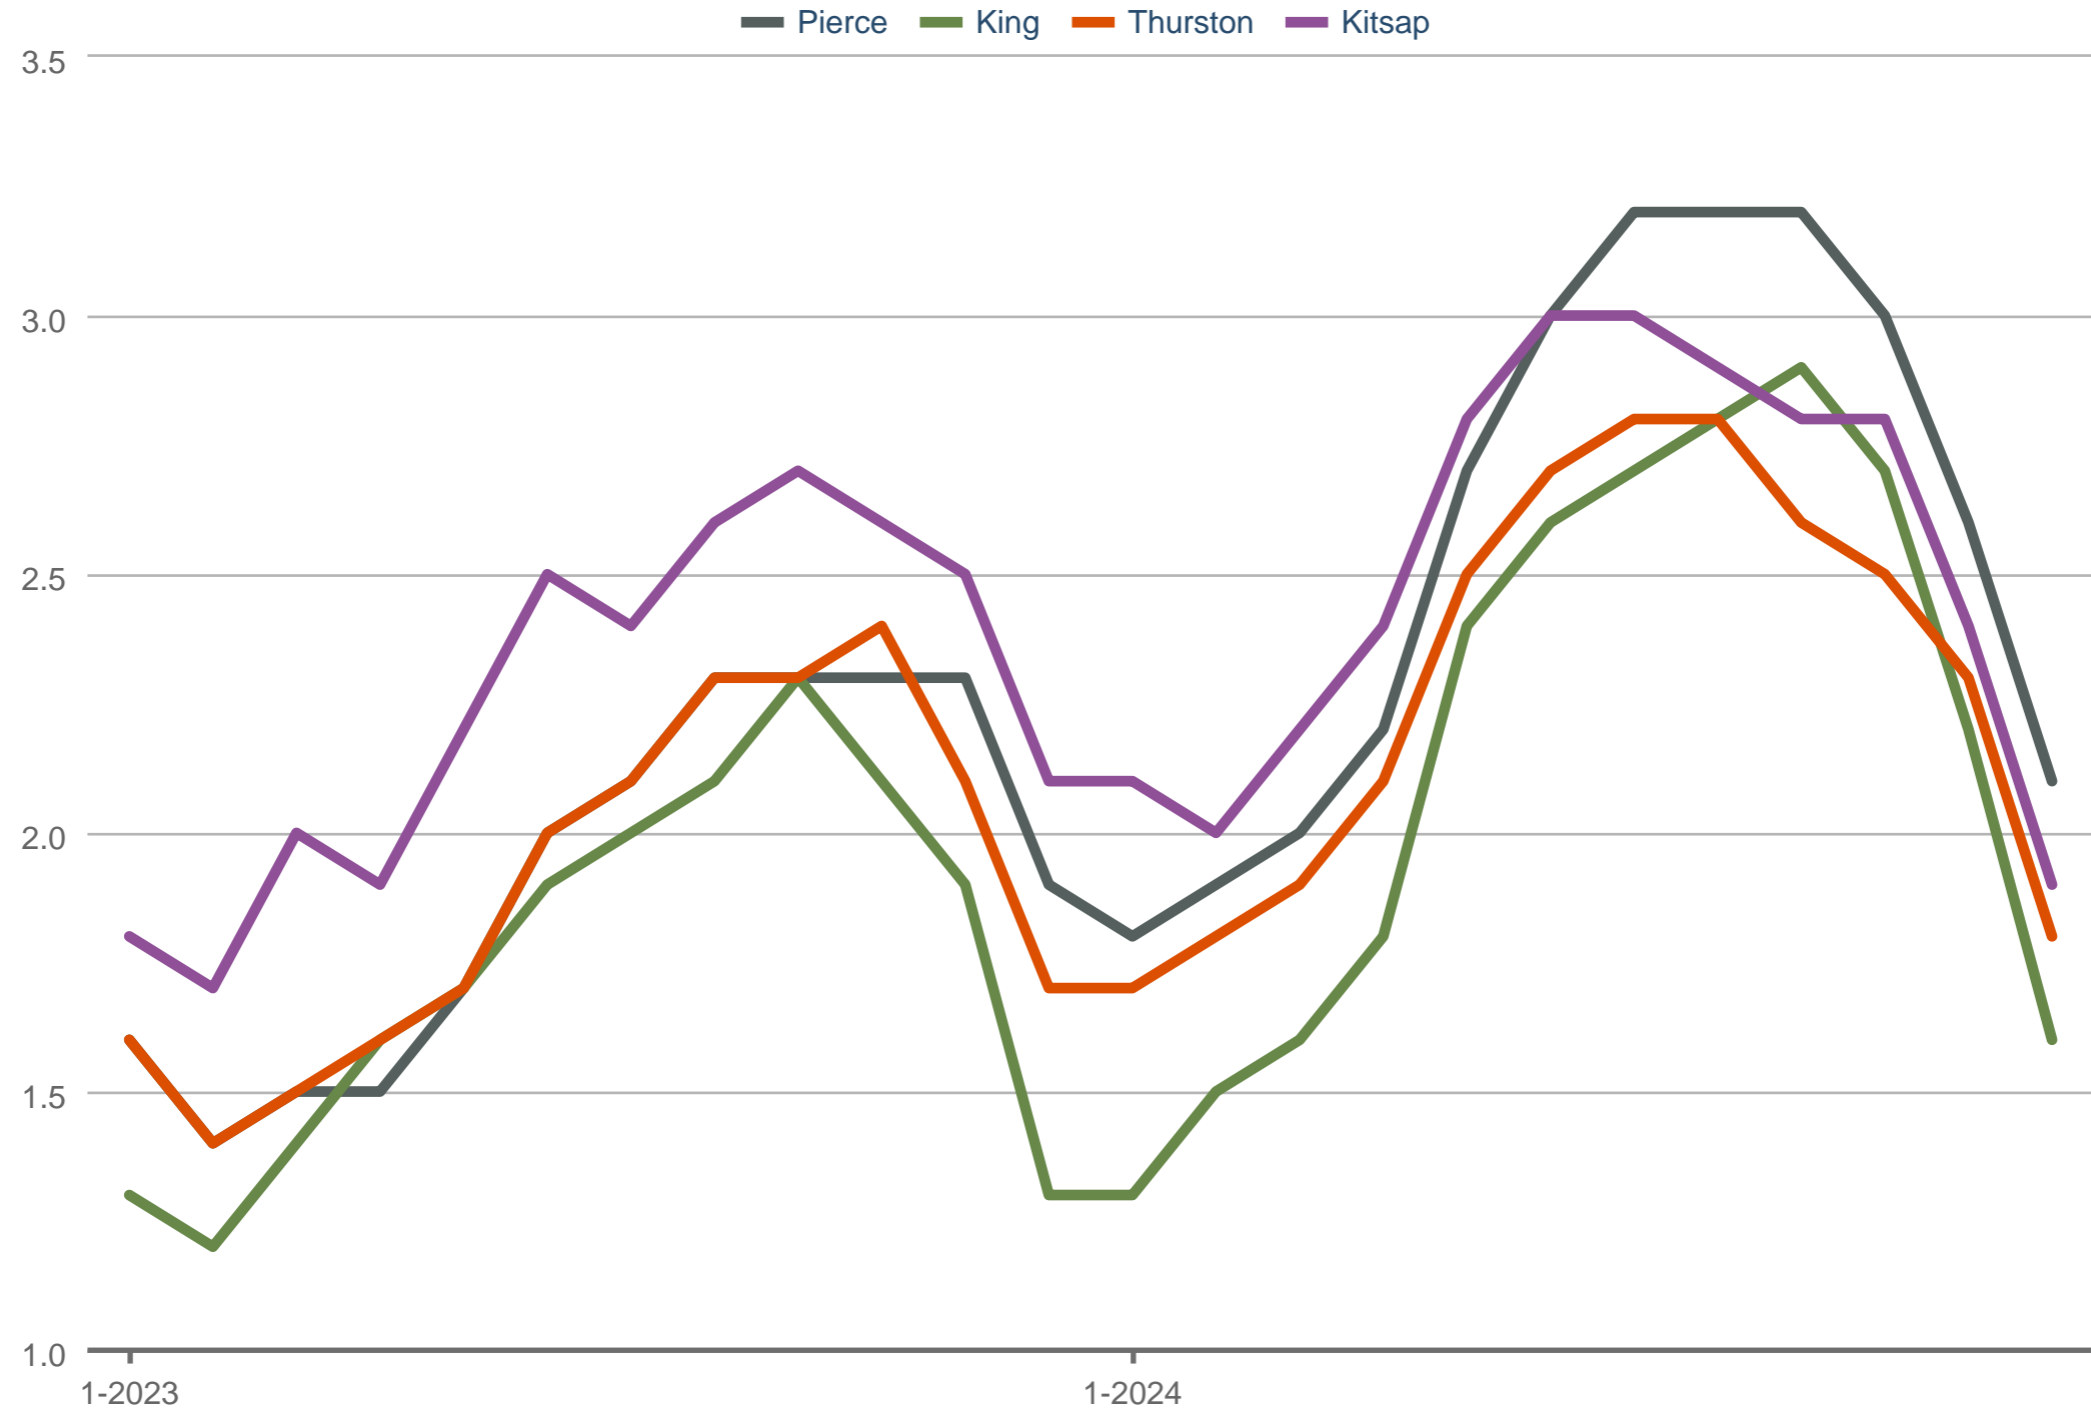

Months Supply of Inventory (Pending)

Pierce & King & Thurston & Kitsap

Each data point is one month of activity. Data is from January 14, 2025.