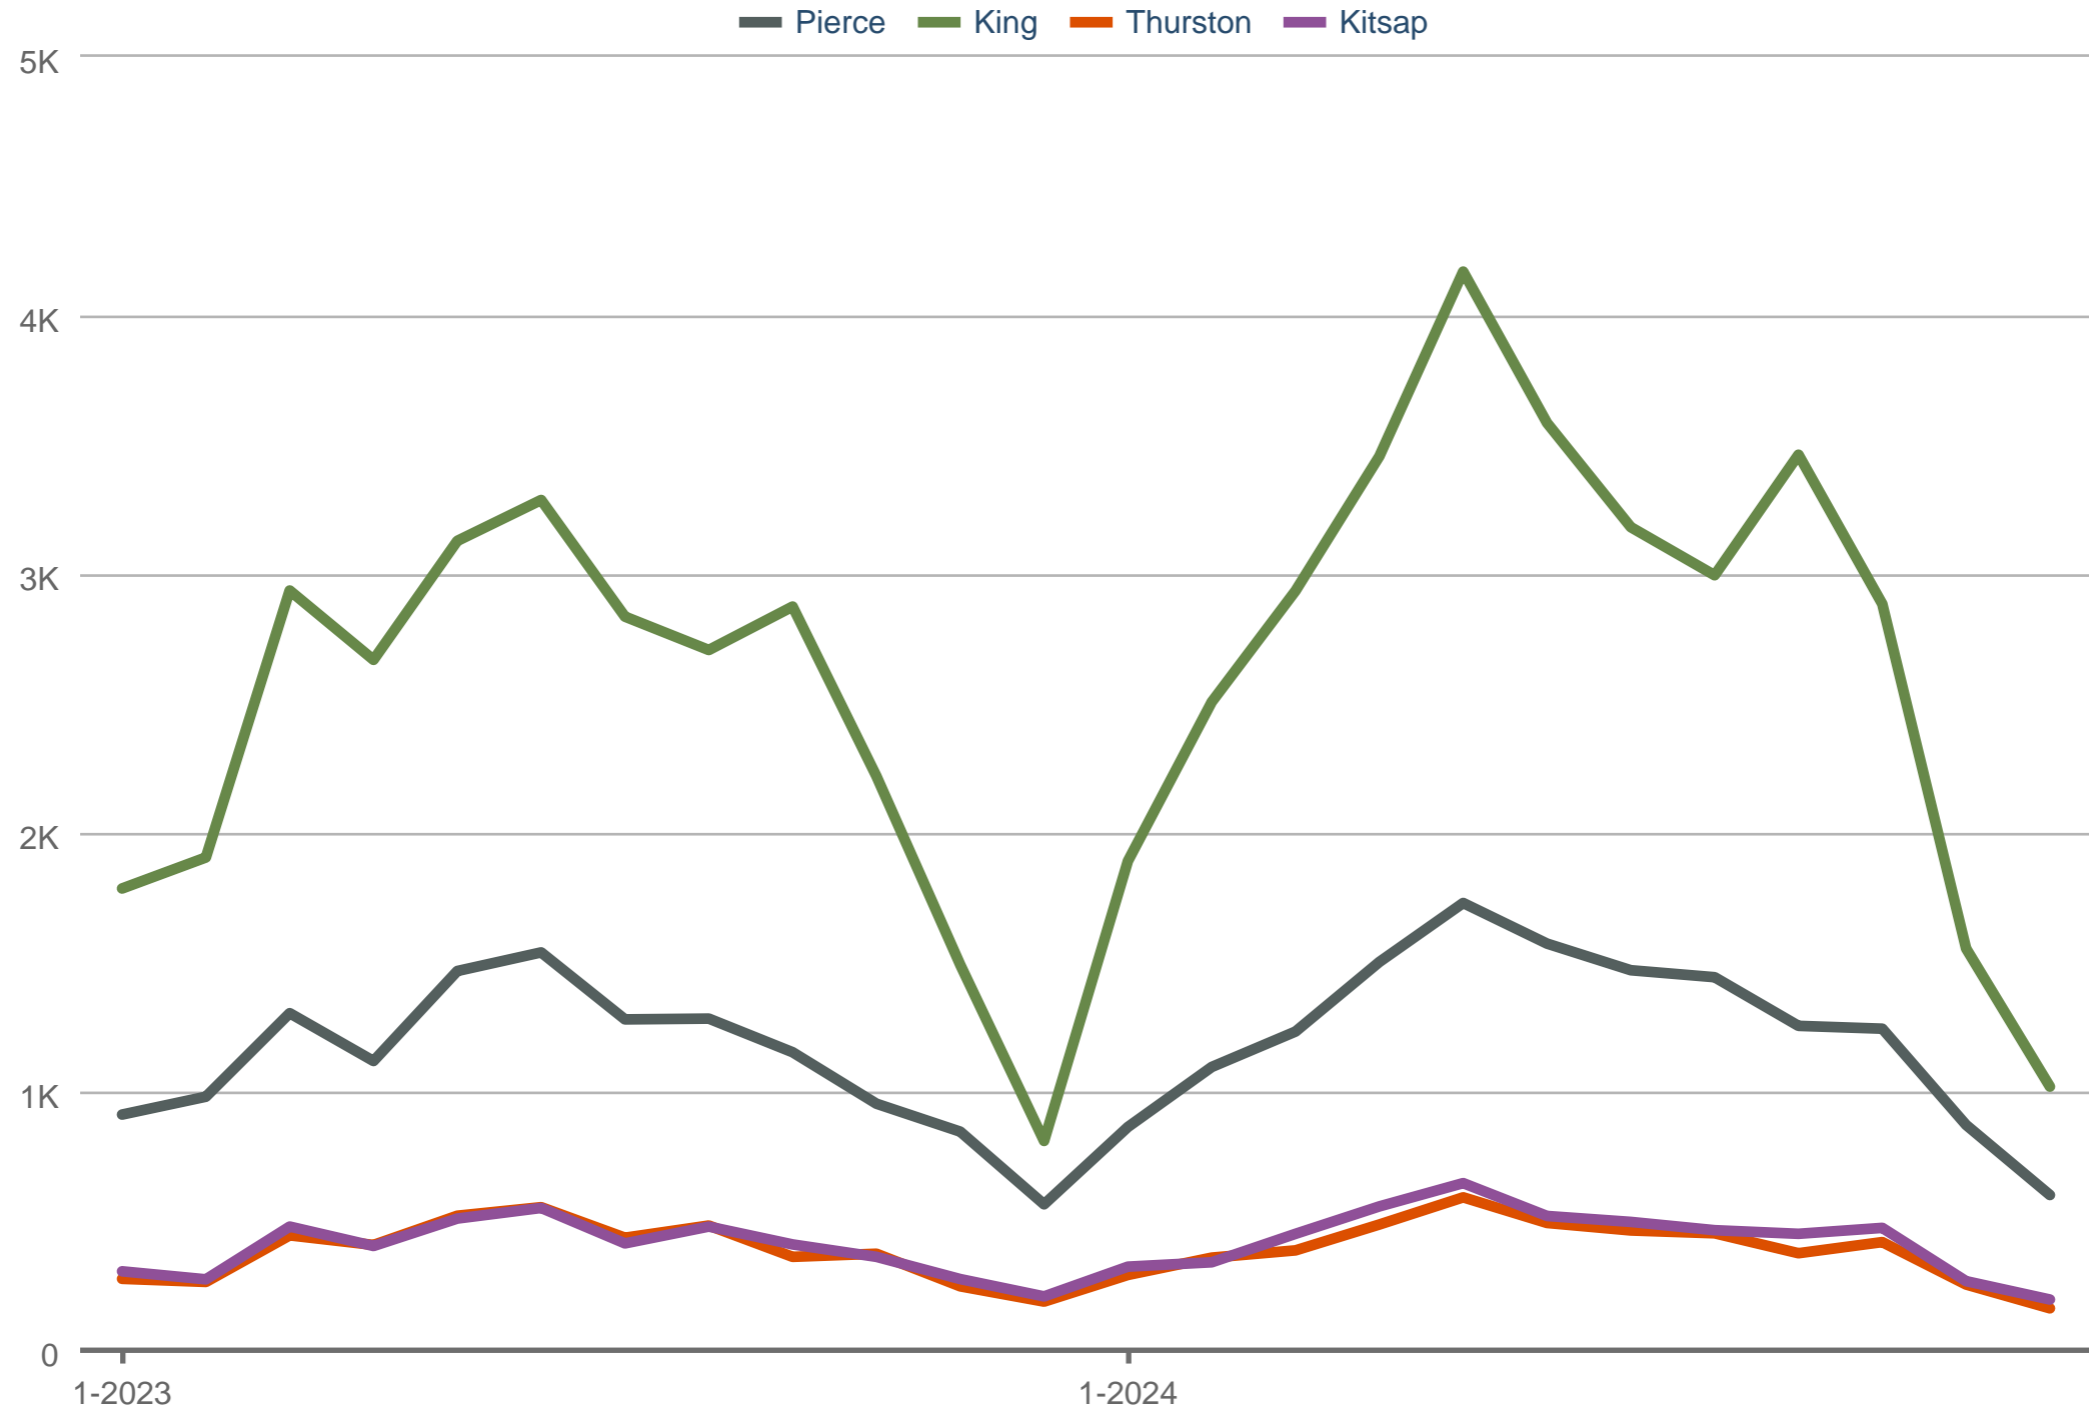

Marketer & Home Enthusiast

New Listings

Pierce & King & Thurston & Kitsap

Each data point is one month of activity. Data is from January 14, 2025.