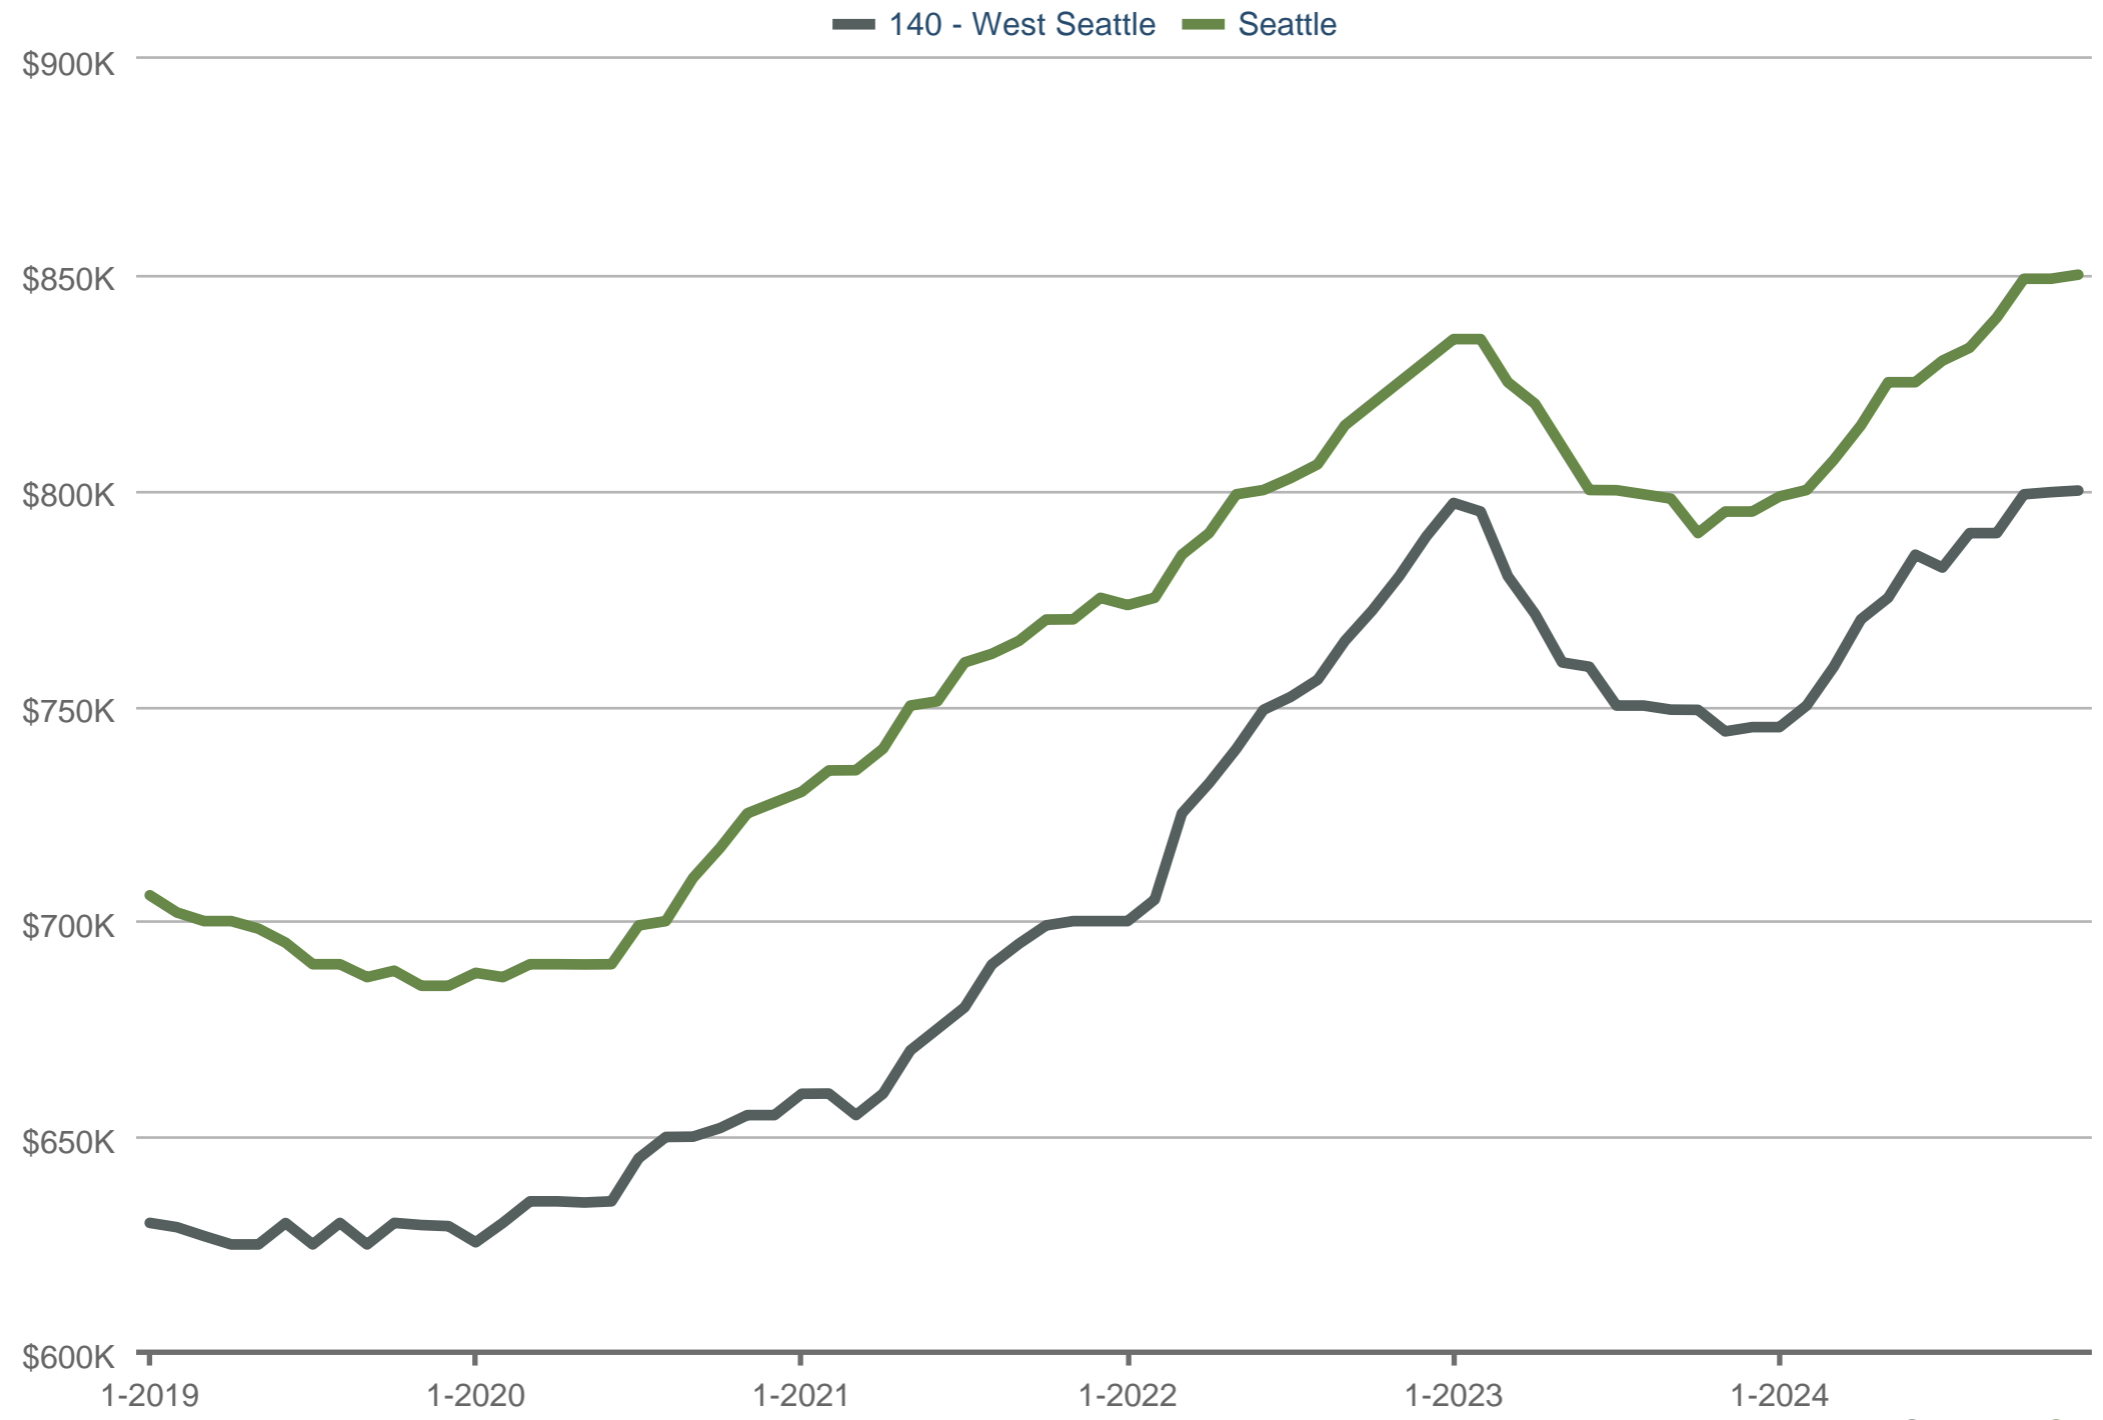

Median Sales Price

140 - West Seattle & Seattle

Each data point is 12 months of activity. Data is from January 15, 2025.