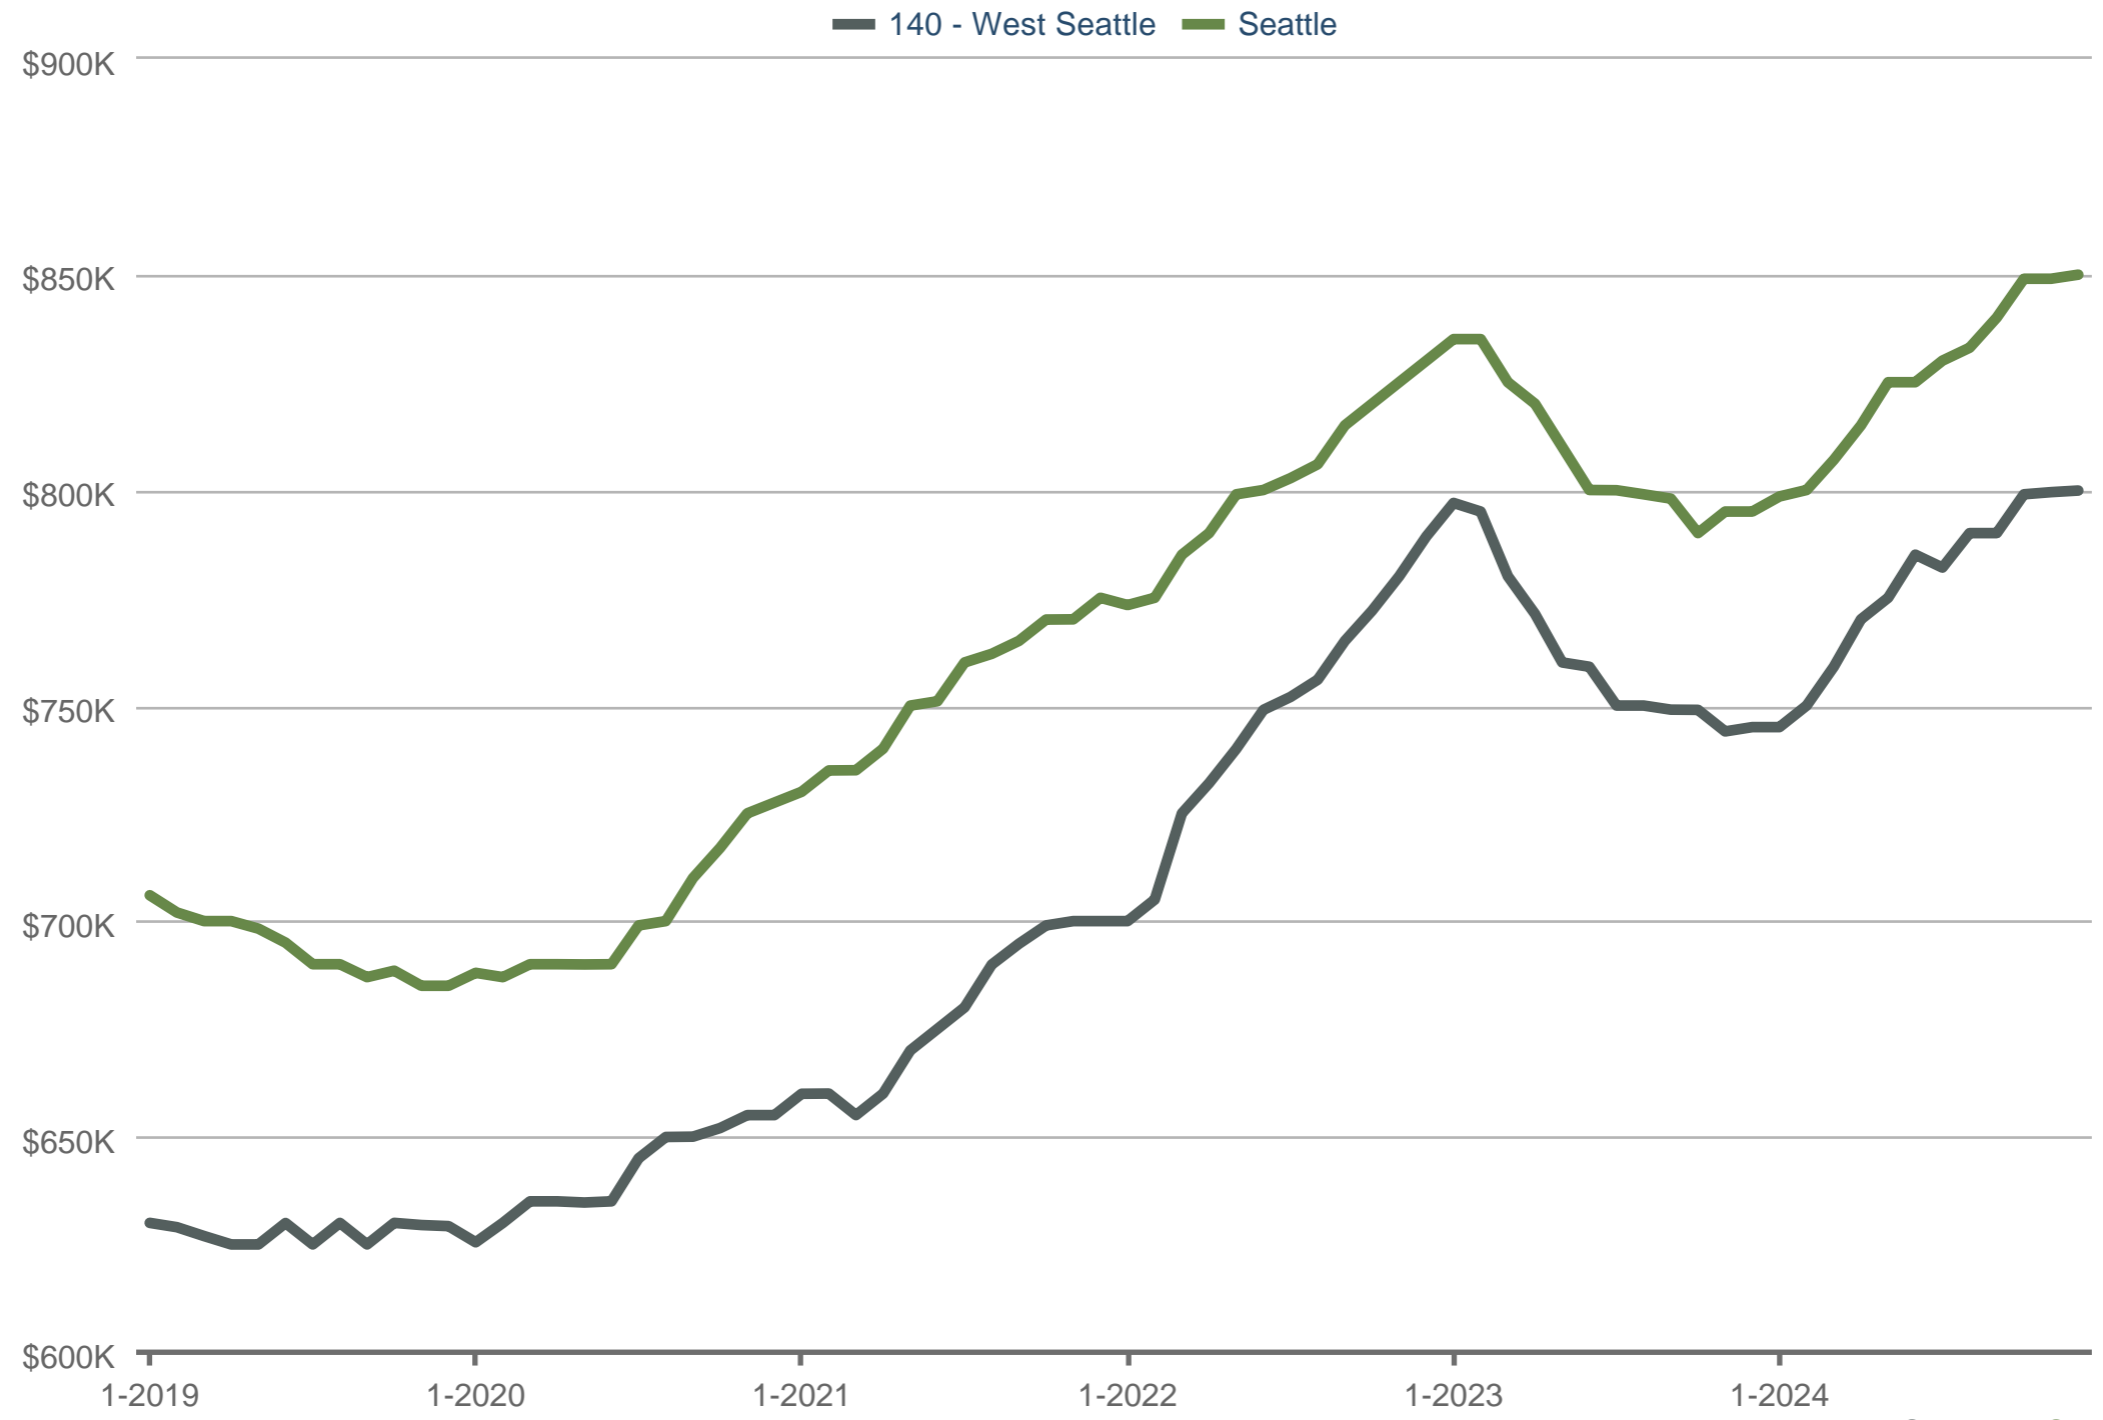

### Median Sales Price

140 - West Seattle & Seattle

Each data point is 12 months of activity. Data is from January 15, 2025.