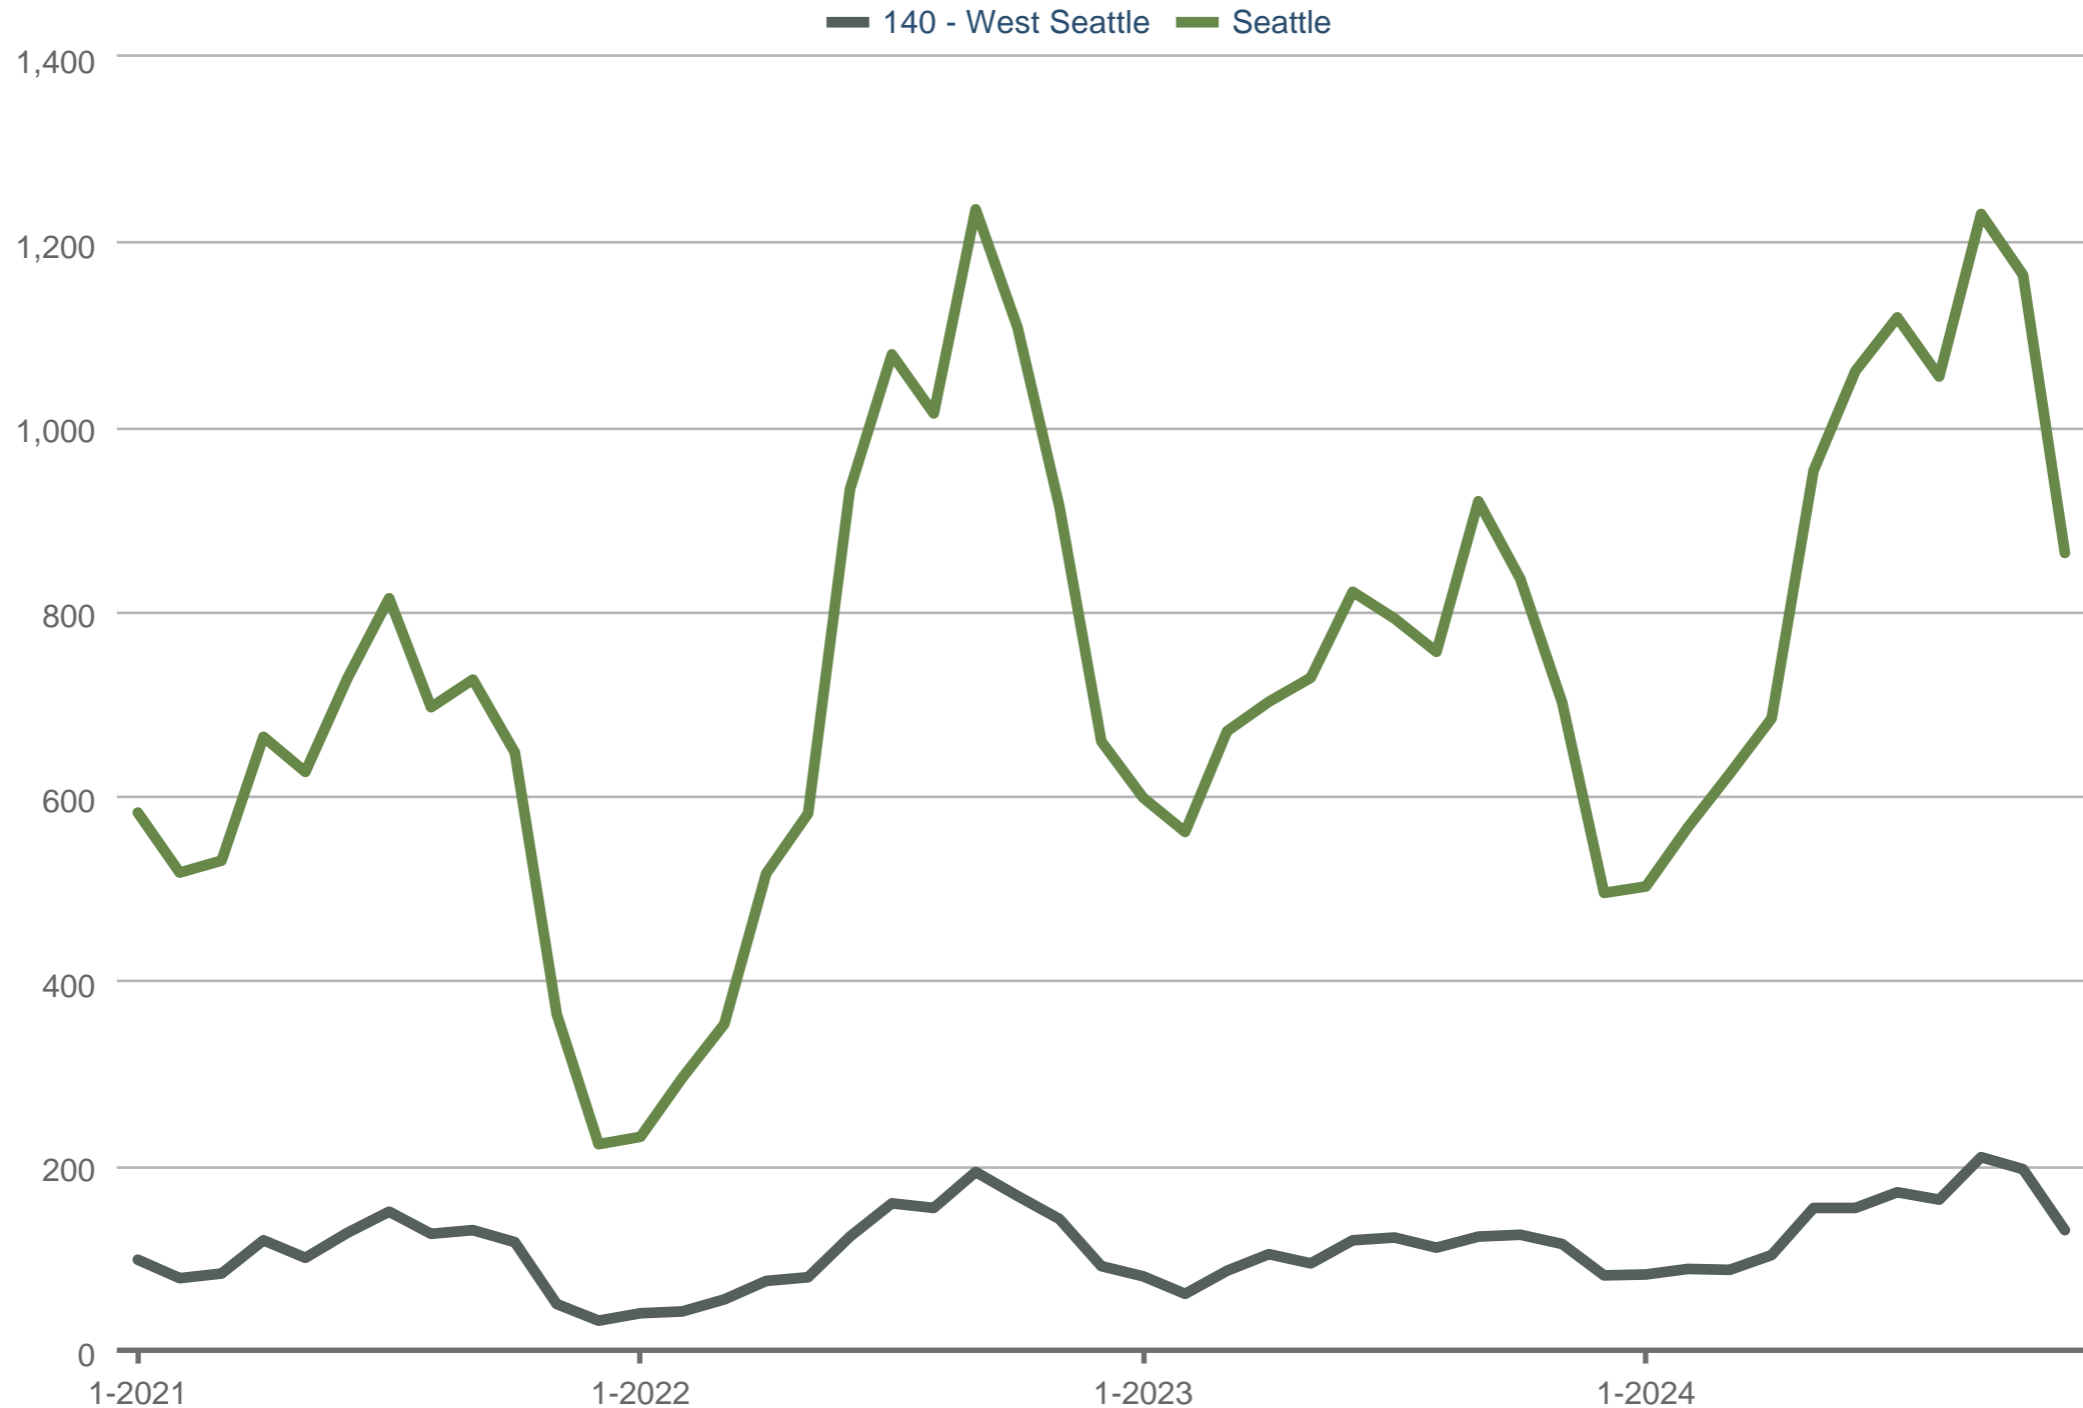

Homes for Sale

140 - West Seattle & Seattle: Residential

Each data point is one month of activity. Data is from December 5, 2024.