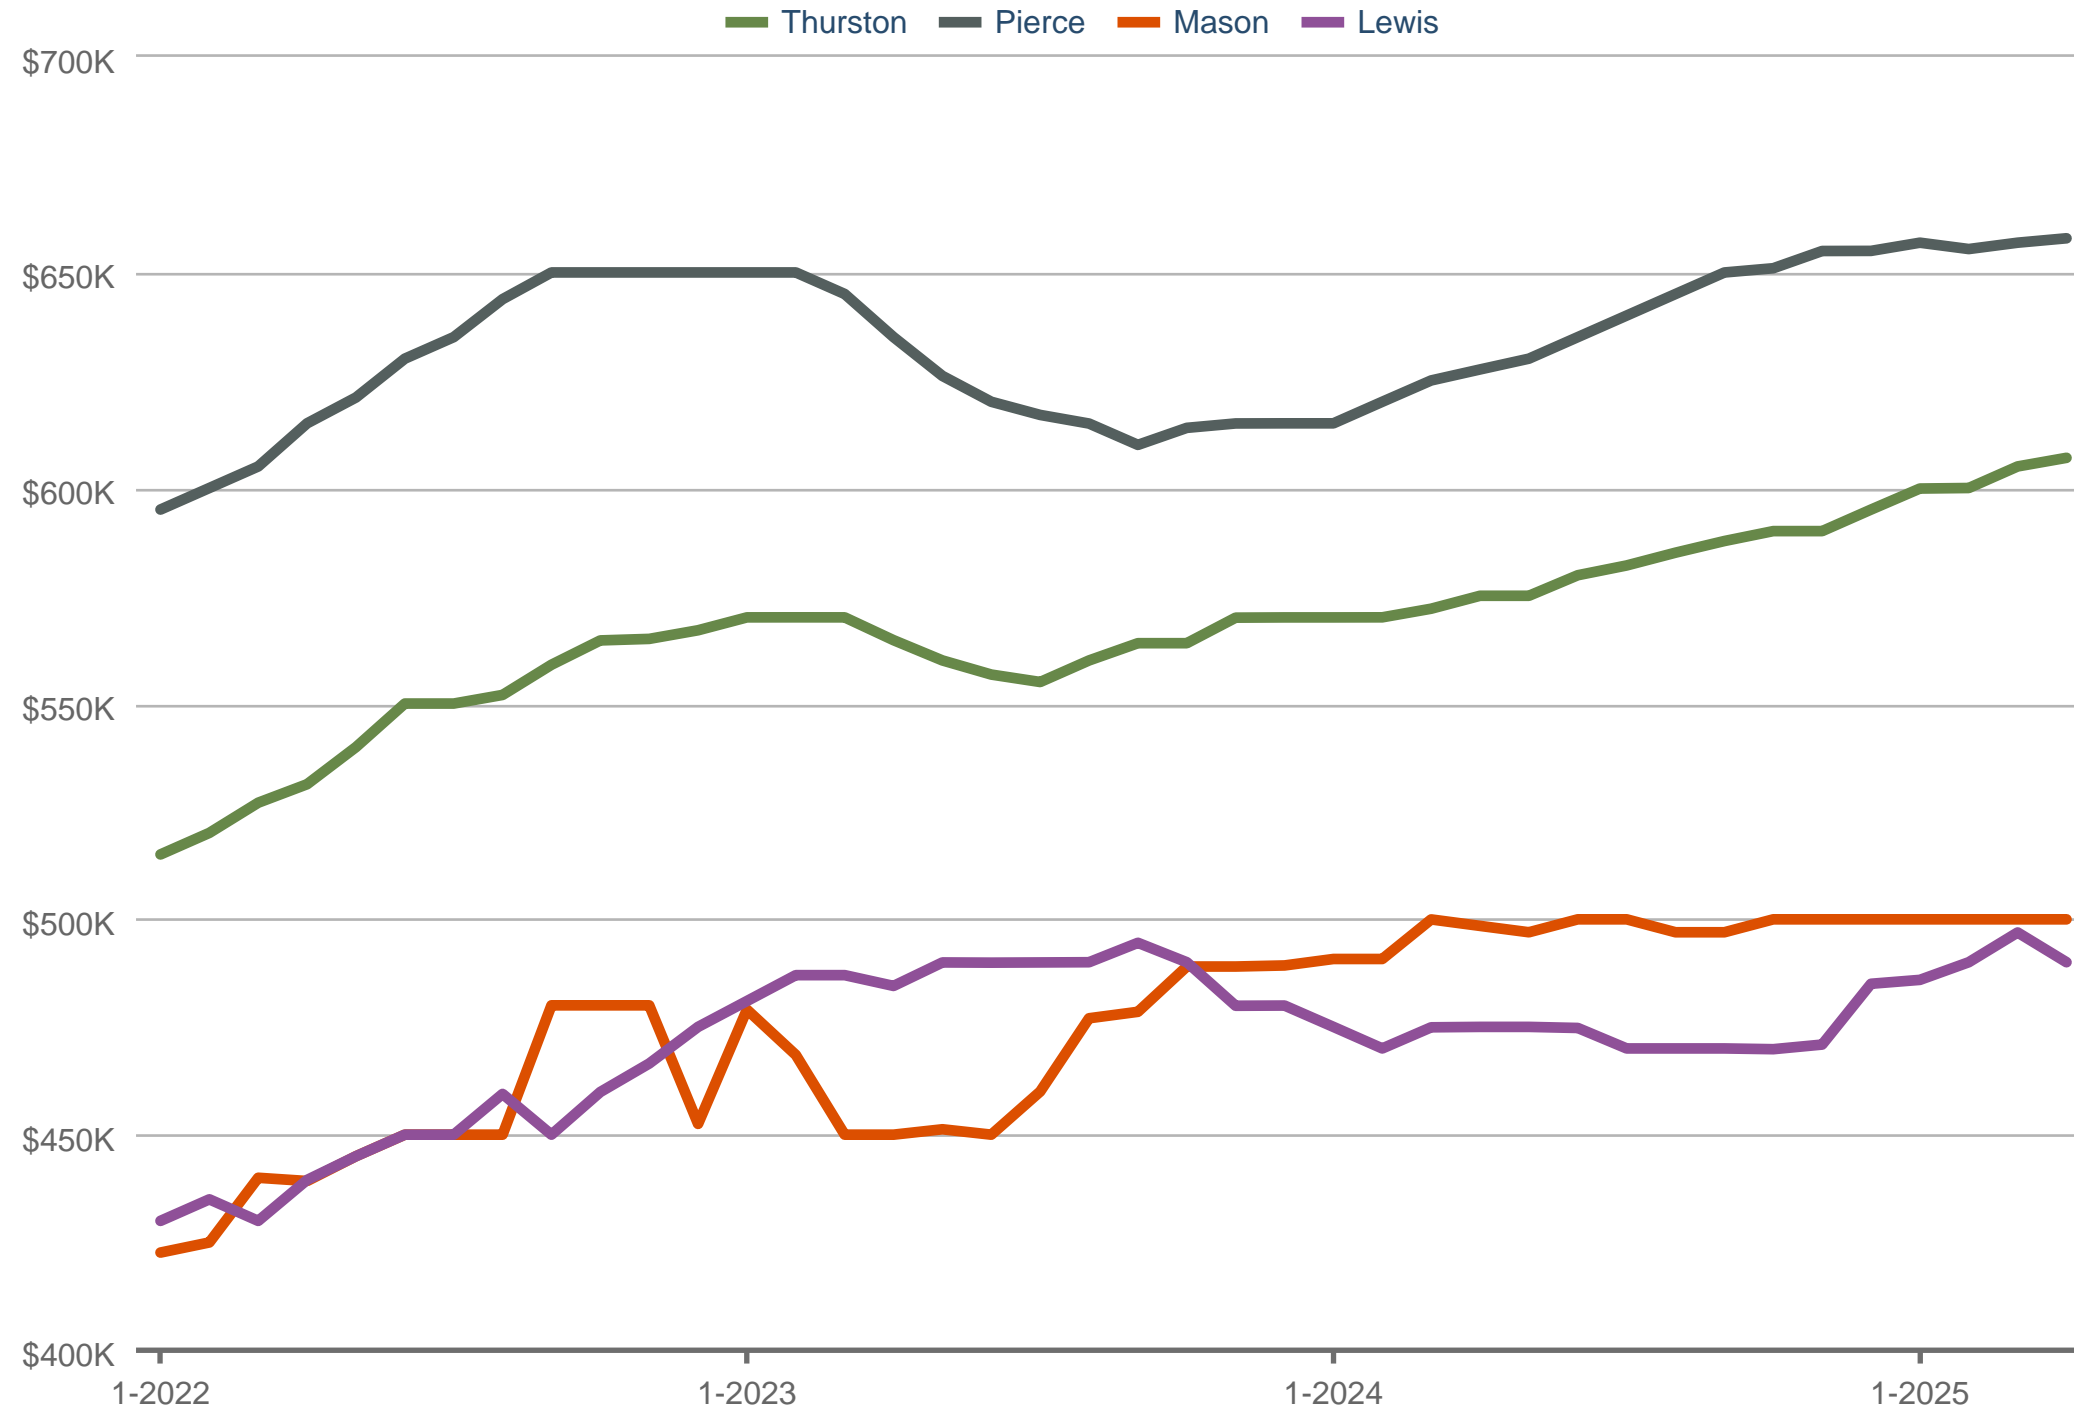

Janine Beaudry
Evergreen State Homes

Office: (253) 236-3544

Cell: (360) 292-5515

janine@janinebeaudry.com

www.evergreenstatehomes.com

NORTHWEST
MULTIPLE LISTING SERVICE

Median Sales Price

Thurston & Pierce & Mason & Lewis: 4 Bedrooms or More, Residential

Each data point is 12 months of activity. Data is from May 17, 2025.