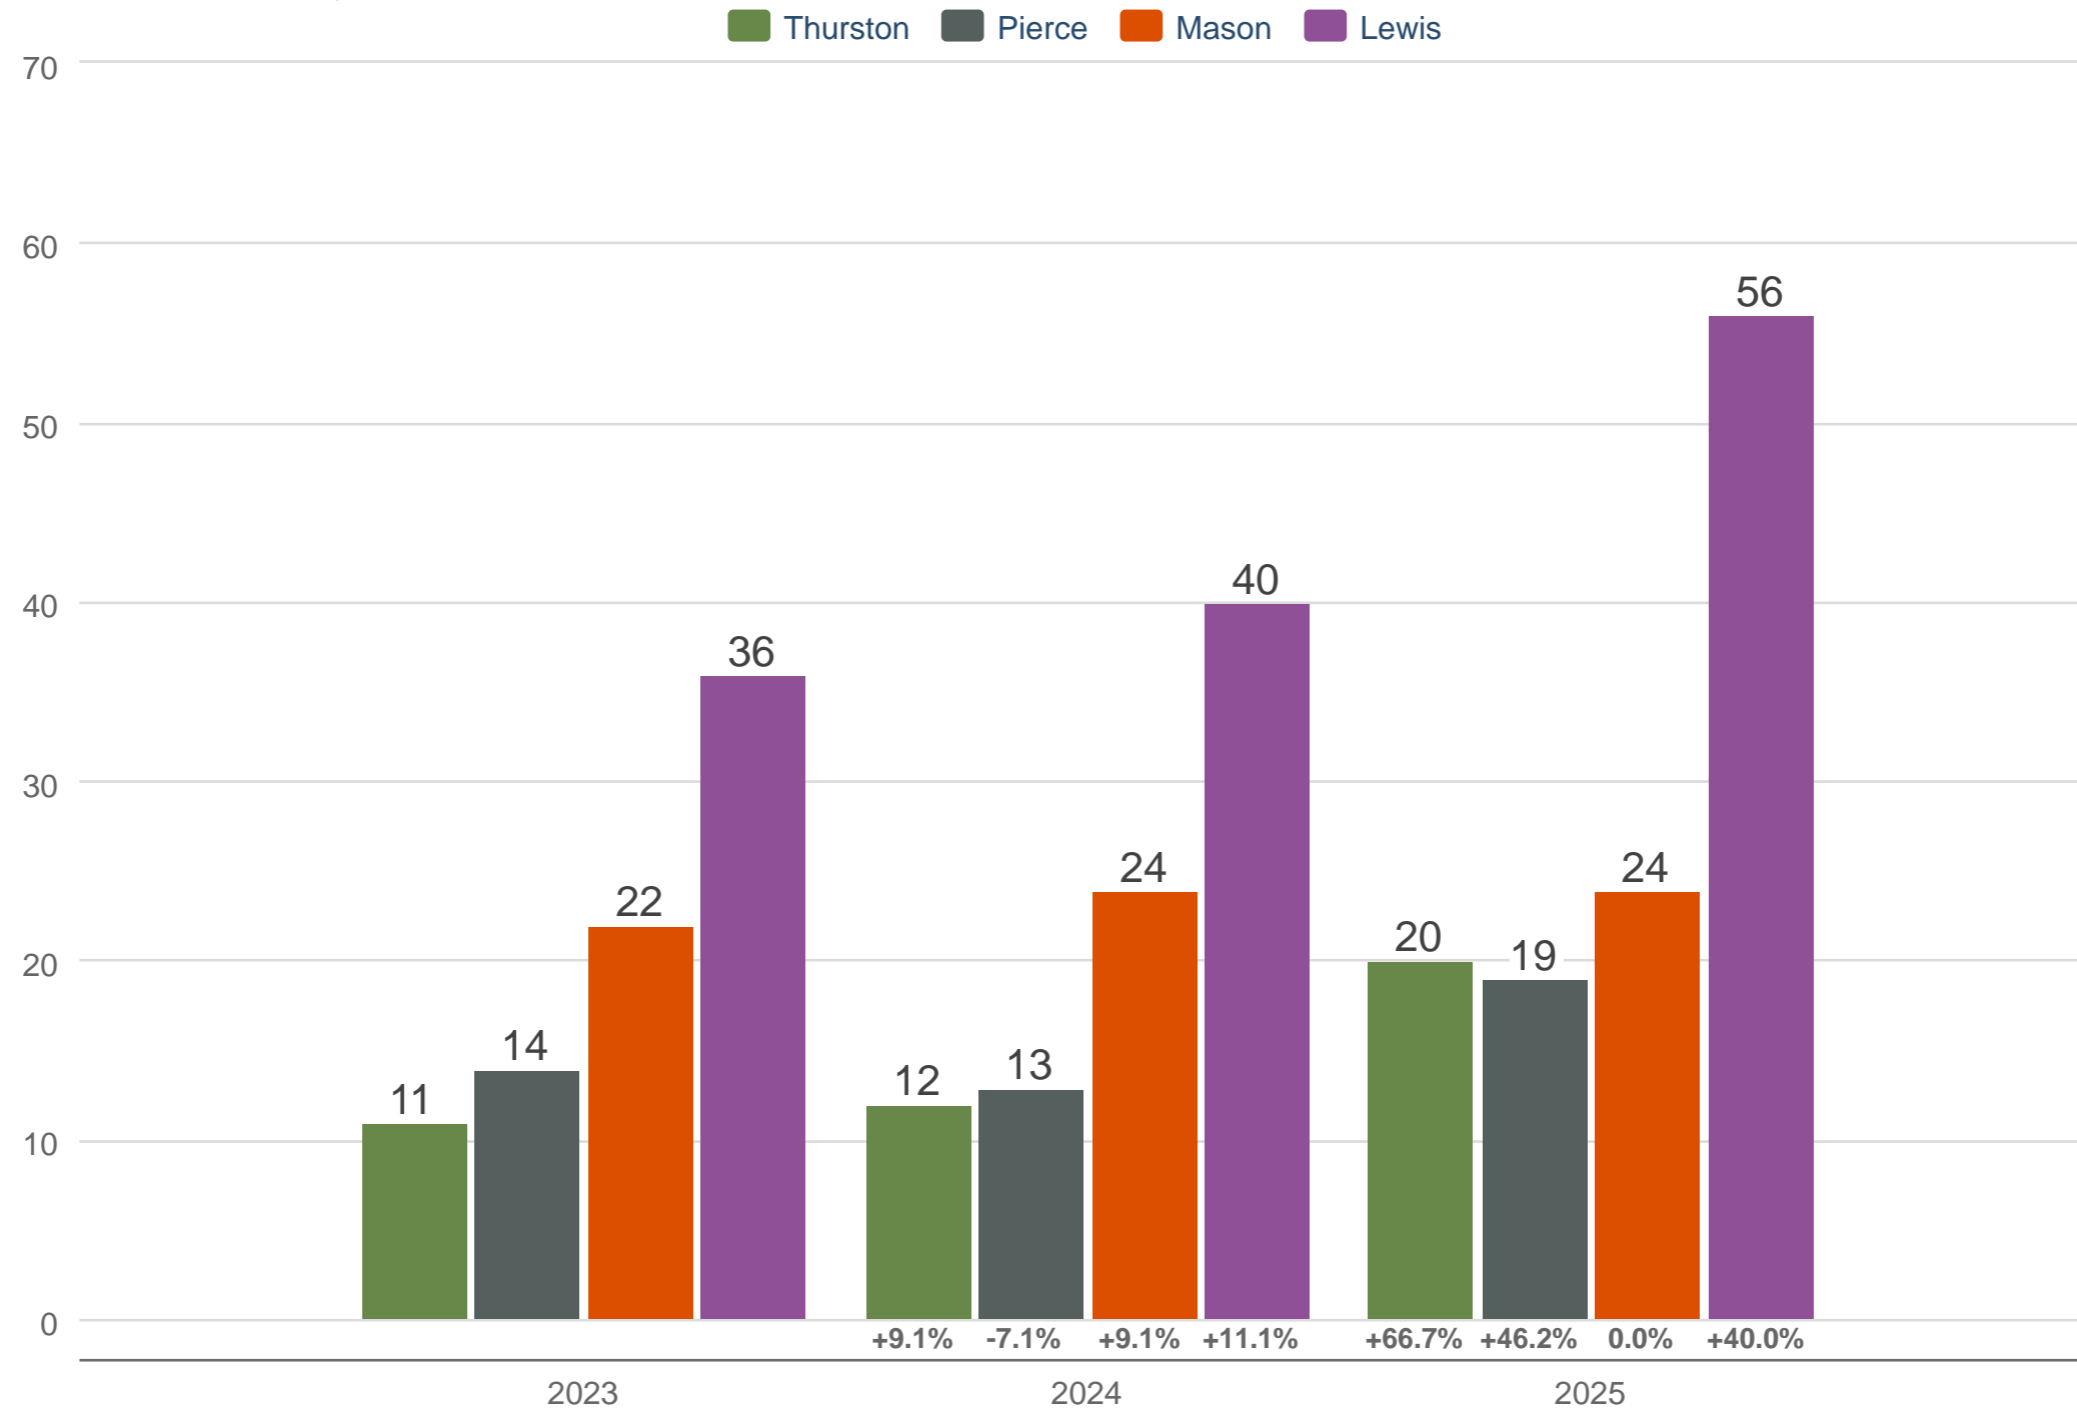

Janine Beaudry
Evergreen State Homes

Office: (253) 236-3544

Cell: (360) 292-5515

janine@janinebeaudry.com

www.evergreenstatehomes.com

NORTHWEST
MULTIPLE LISTING SERVICE

April Median Days on Market

Thurston & Pierce & Mason & Lewis: 4 Bedrooms or More, Residential

Each data point is 12 months of activity. Data is from May 17, 2025.