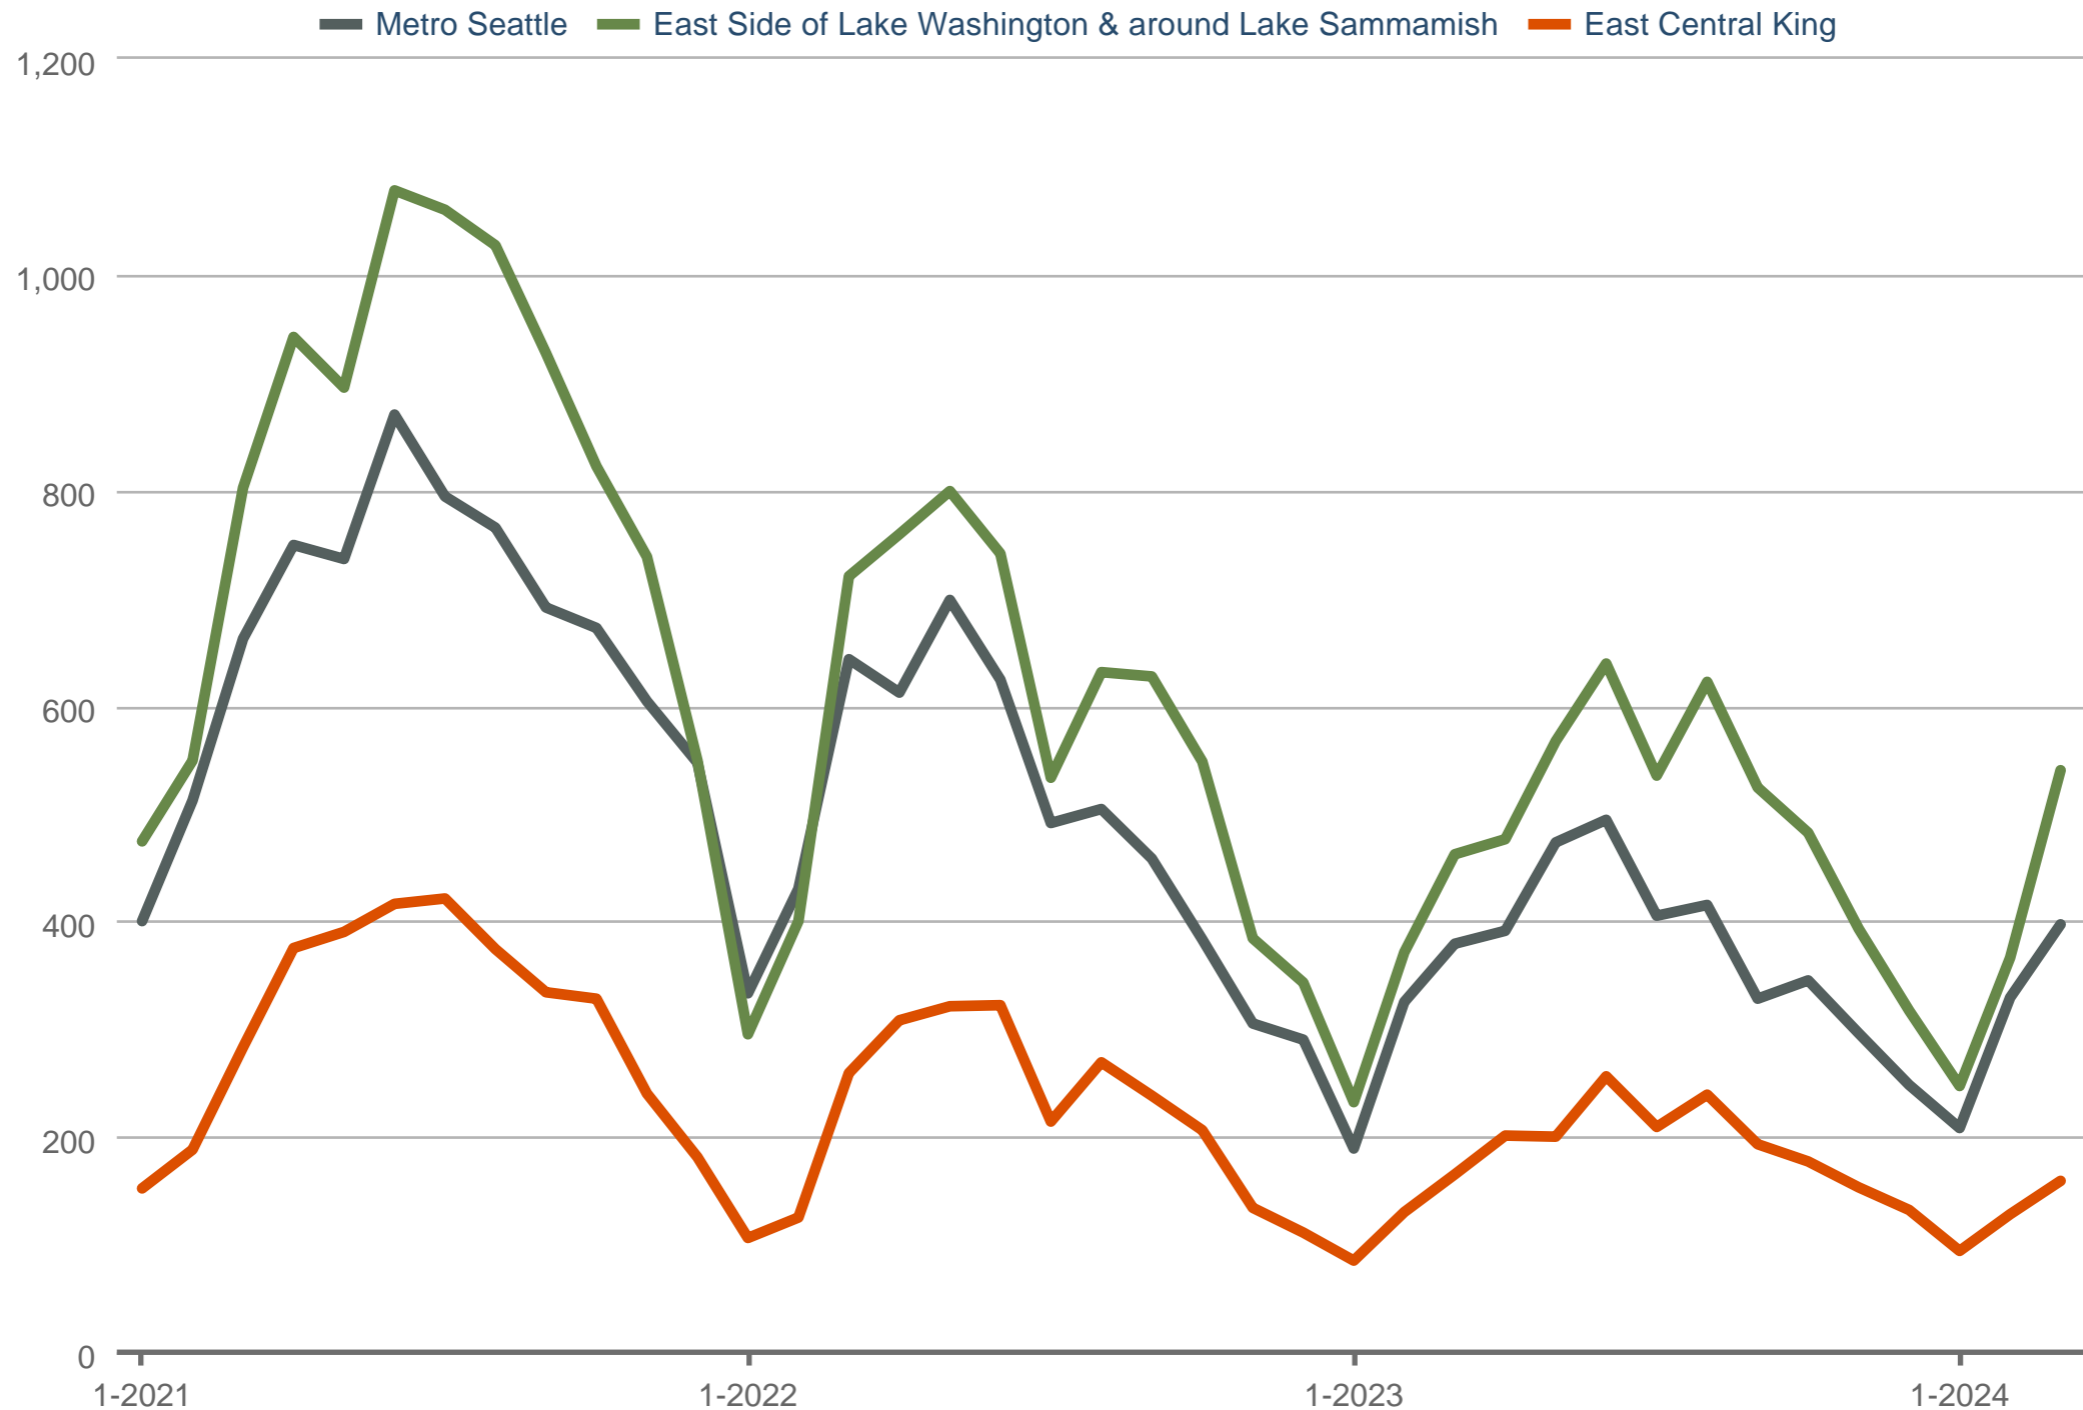

Metro Seattle* & East Side of Lake Washington & around Lake Sammamish* & East Central King*

Each data point is one month of activity. Data is from April 20, 2024.

* User-defined area. All data from Northwest Multiple Listing Service®. InfoSparks © 2024 ShowingTime.