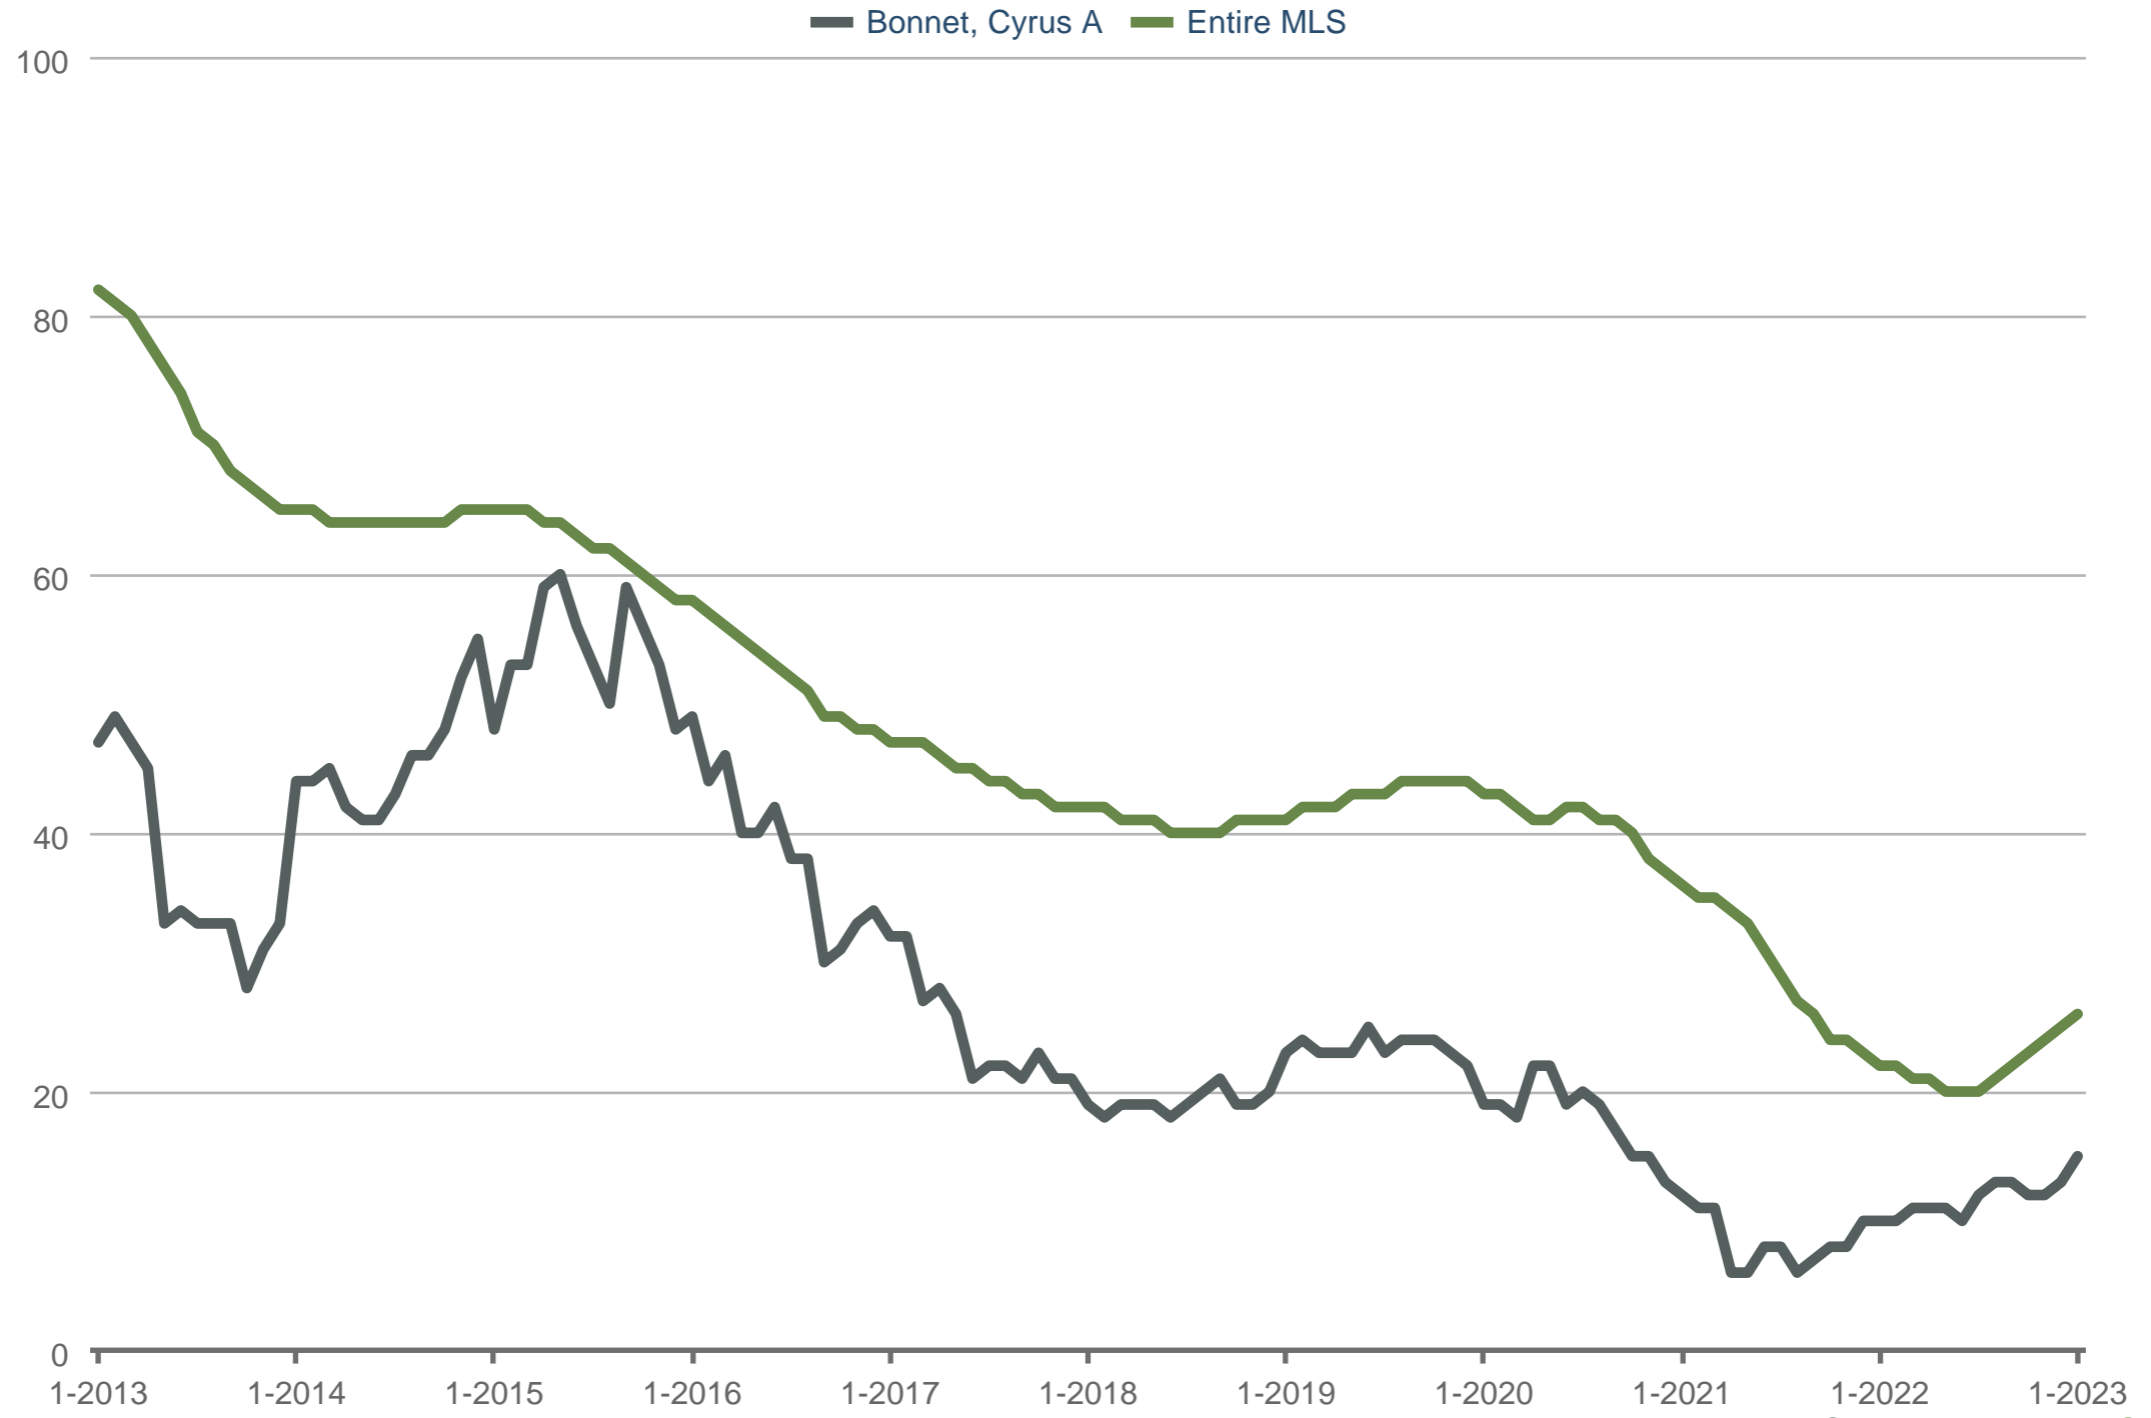

### Average Days on Market

Each data point is 12 months of activity. Data is from February 6, 2023.